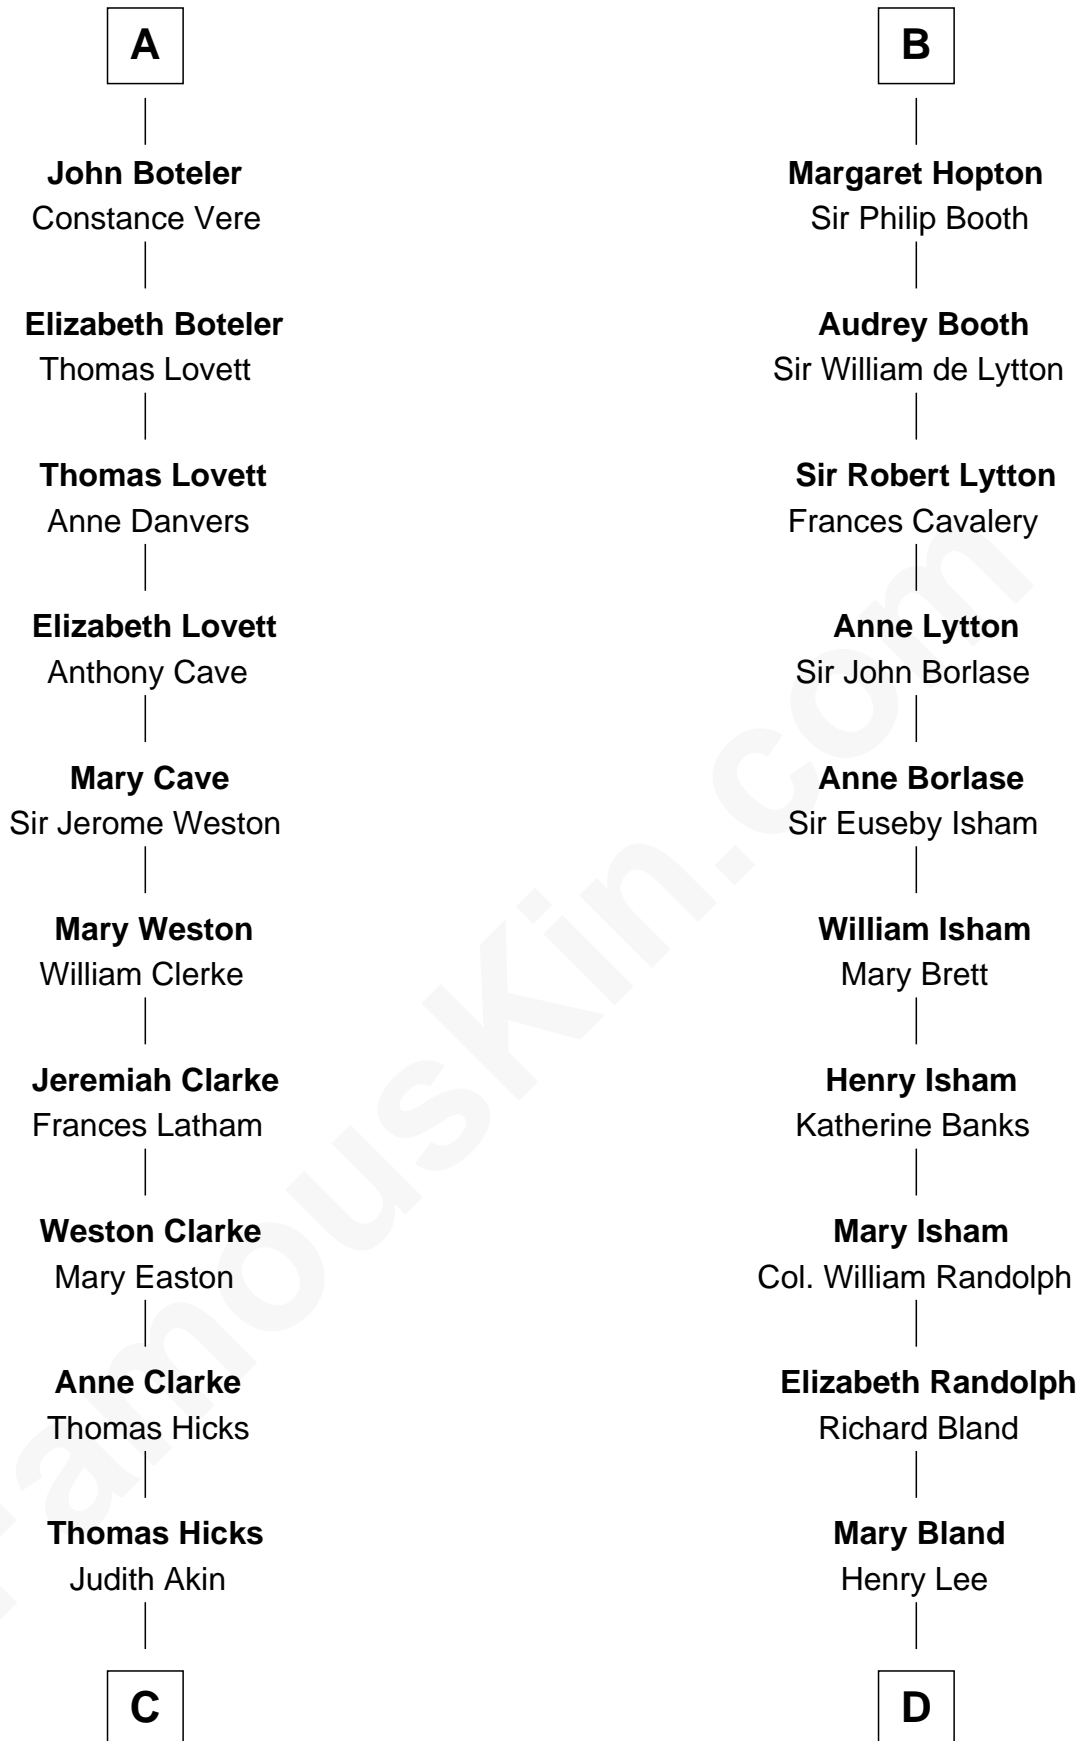

FamousKin.com Relationship Chart of

Susan B. Anthony

Women's Rights Advocate

18th cousin 2 times removed of

Henry Lee III

9th Governor of Virginia

Sir William de Cantilupe

Eve de Braiose

Joan de Cantilupe
Sir Henry de Hastings

Sir John de Hastings
Isabel de Valence

Elizabeth de Hastings
Sir Roger de Grey

Sir Reynold de Grey
Eleanor le Strange

Ida Grey
John Cokayne

Elizabeth Cokayne
Sir Philip le Boteler

Philip Boteler
Isabel Willoughby

A

Milicent de Cantilupe
Eudo la Zouche

Sir William la Zouche
Maud Lovel

Milicent la Zouche
Sir William Deincourt

Margaret Deincourt
Sir Robert de Tibetot

Elizabeth de Tibetot
Sir Philip le Despencer

Margery Despencer
Sir Roger Wentworth

Margaret Wentworth
Sir William Hopton

B

C

Judith Hicks
David Anthony

Humphrey Anthony
Hannah Lapham

Daniel Anthony
Lucy Read

Susan B. Anthony
Women's Rights Advocate