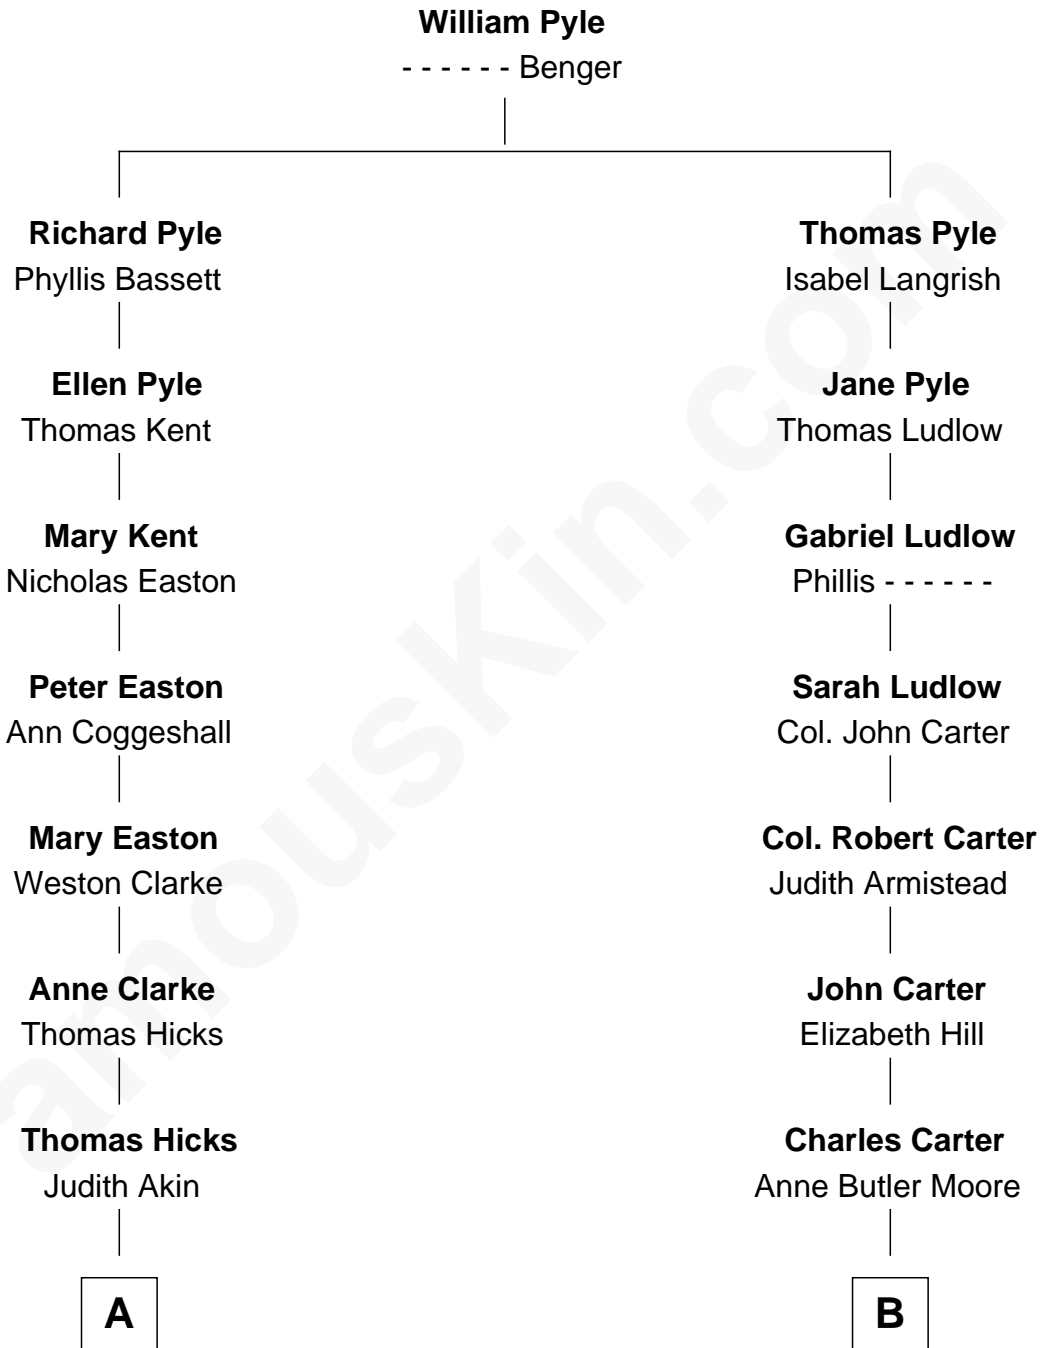

FamousKin.com Relationship Chart of

Susan B. Anthony

Women's Rights Advocate

8th cousin 2 times removed of

General Robert E. Lee

Confederate Army - U.S. Civil War

A

Judith Hicks
David Anthony

Humphrey Anthony
Hannah Lapham

Daniel Anthony
Lucy Read

Susan B. Anthony
Women's Rights Advocate

B

Anne Hill Carter
Maj. Gen. Henry Lee

General Robert E. Lee
Confederate Army - U.S. Civil War

FamousKin.com