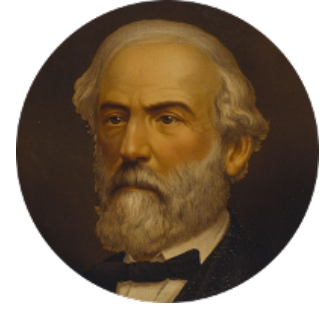

FamousKin.com Relationship Chart of

Susan B. Anthony

Women's Rights Advocate

8th cousin 2 times removed of

General Robert E. Lee

Confederate Army - U.S. Civil War

A

Judith Hicks
David Anthony

Humphrey Anthony
Hannah Lapham

Daniel Anthony
Lucy Read

Susan B. Anthony
Women's Rights Advocate

B

Anne Hill Carter
Maj. Gen. Henry Lee

General Robert E. Lee
Confederate Army - U.S. Civil War

FamousKin.com