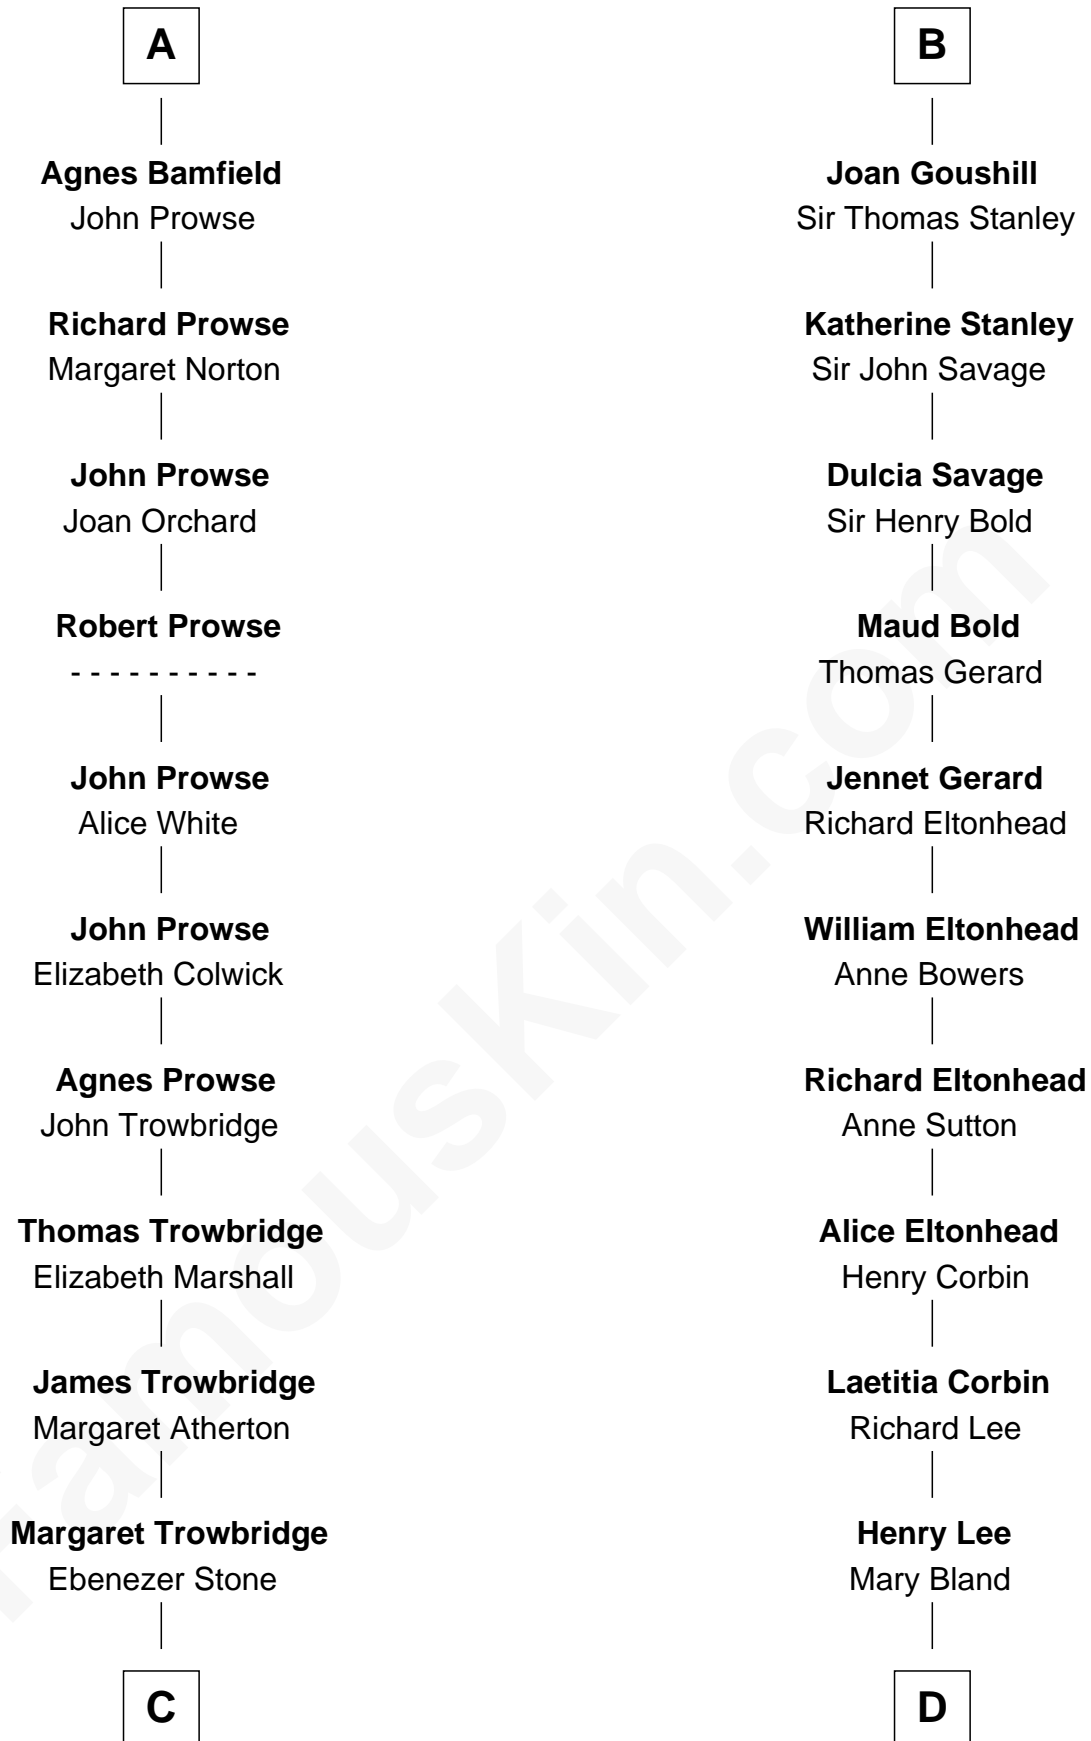

FamousKin.com Relationship Chart of

Susan B. Anthony

Women's Rights Advocate

19th cousin 2 times removed of

General Robert E. Lee

Confederate Army - U.S. Civil War

Sir Geoffrey FitzPiers

Aveline de Clare

C

Mindwell Stone
Ebenezer Woodward

Mary Woodward
Jonathan Richardson

Susannah Richardson
Daniel Read

Lucy Read
Daniel Anthony

Susan B. Anthony
Women's Rights Advocate

D

Col. Henry Lee
Lucy Grymes