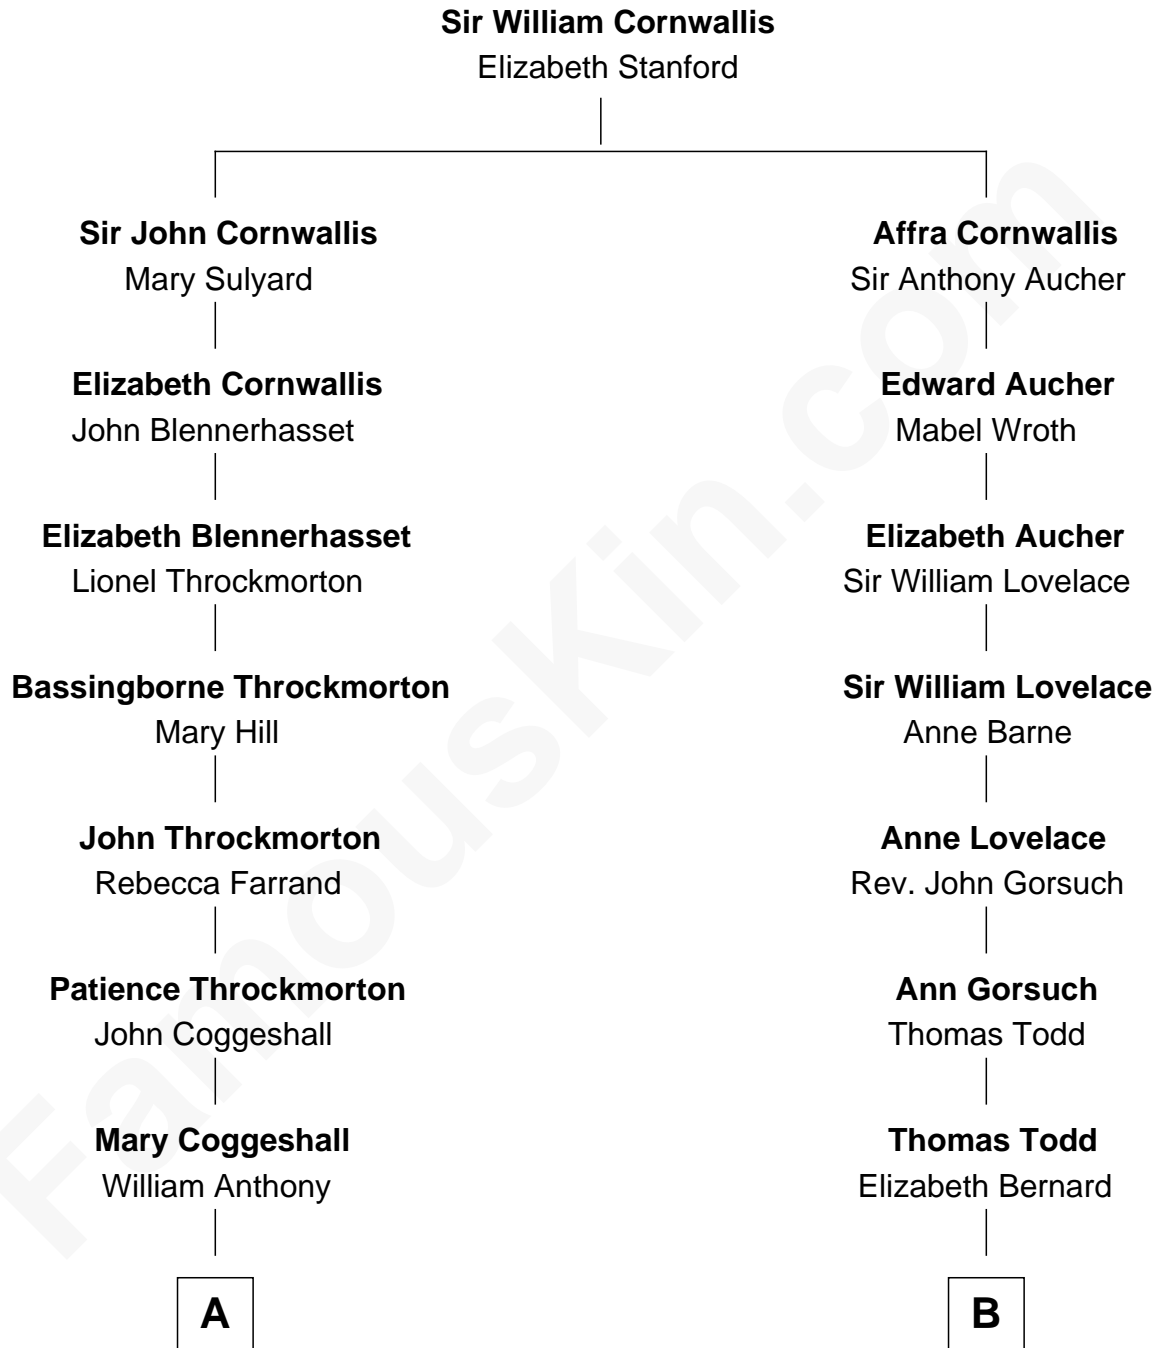

FamousKin.com Relationship Chart of

Susan B. Anthony

Women's Rights Advocate

11th cousin of

General Robert E. Lee

Confederate Army - U.S. Civil War

A

William Anthony

Alice Eddy

David Anthony

Judith Hicks

Humphrey Anthony

Hannah Lapham

Daniel Anthony

Lucy Read

Susan B. Anthony

Women's Rights Advocate

B

Elizabeth Todd

Augustine Moore

Col. Bernard Moore

Anne Catherine Spotswood

Anne Butler Moore

Charles Carter