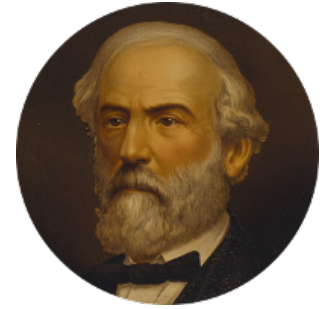

FamousKin.com Relationship Chart of

Susan B. Anthony

Women's Rights Advocate

18th cousin 2 times removed of

General Robert E. Lee

Confederate Army - U.S. Civil War

C

Judith Hicks
David Anthony

Humphrey Anthony
Hannah Lapham

Daniel Anthony
Lucy Read

Susan B. Anthony
Women's Rights Advocate

D

Maj. Gen. Henry Lee
Anne Hill Carter

General Robert E. Lee
Confederate Army - U.S. Civil War

FamousKin.com