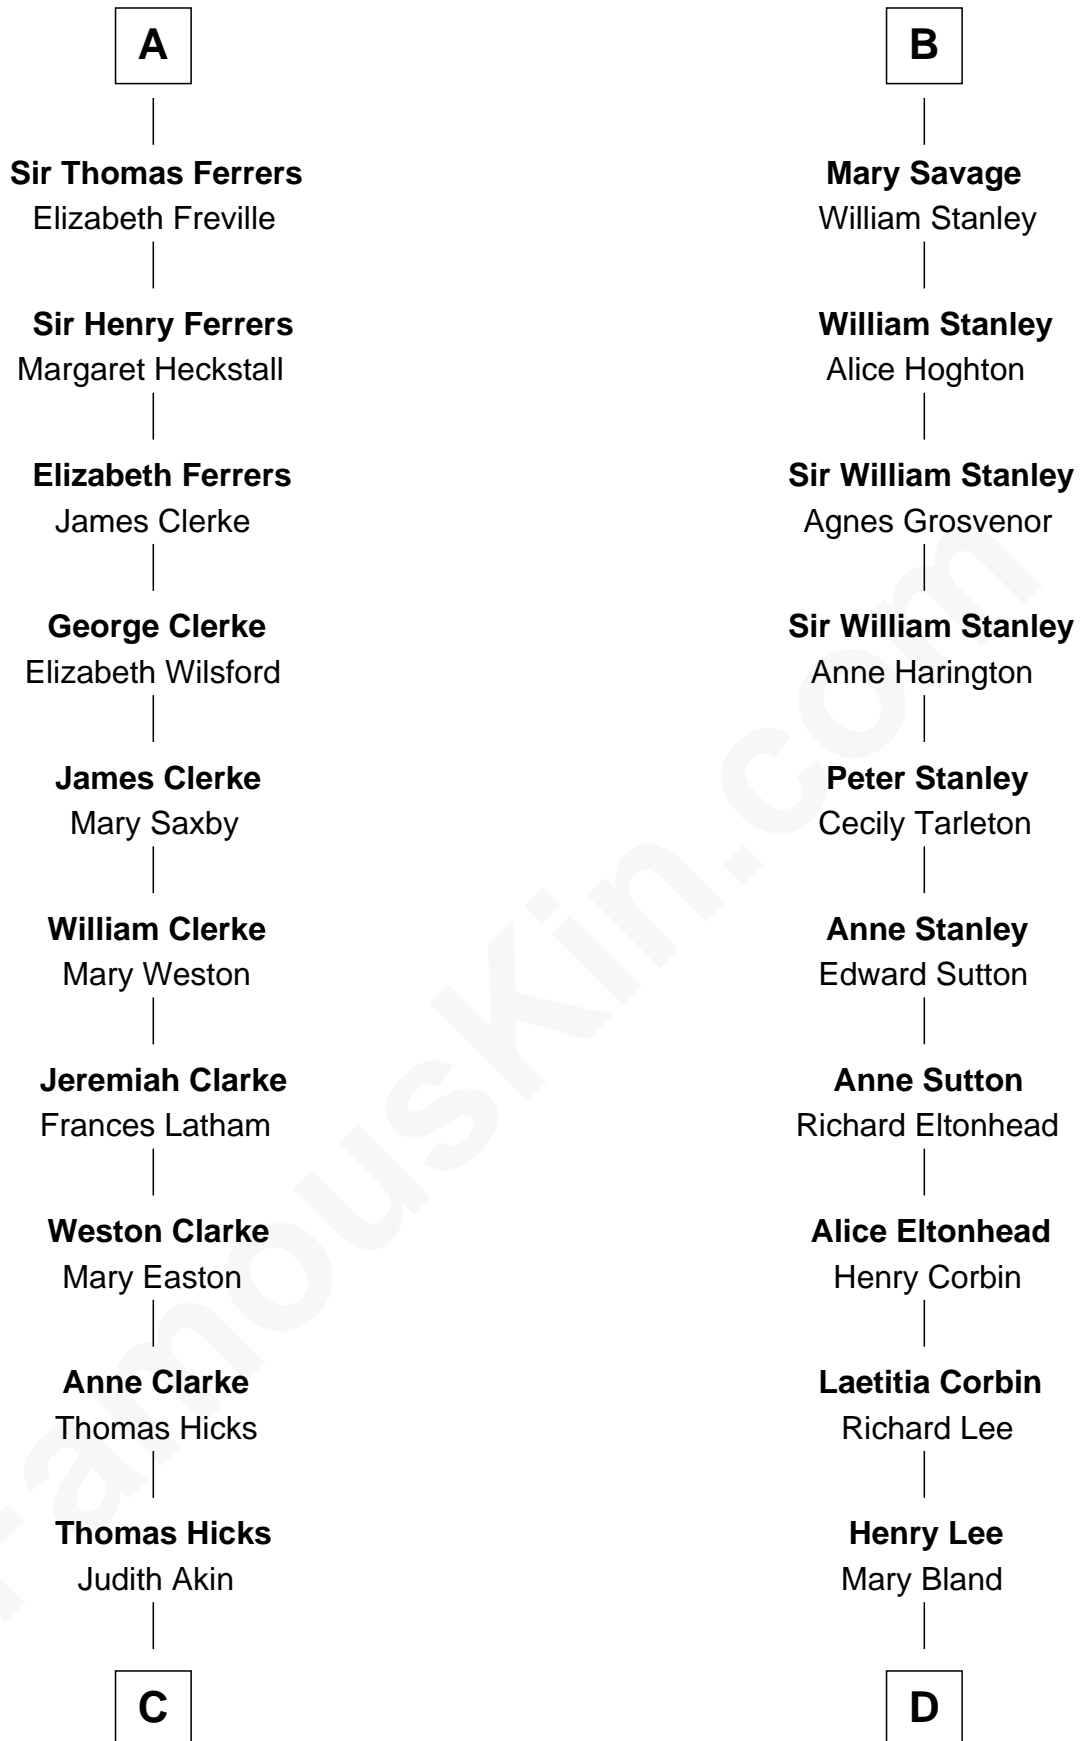

FamousKin.com Relationship Chart of

Susan B. Anthony

Women's Rights Advocate

19th cousin 1 time removed of

General Robert E. Lee

Confederate Army - U.S. Civil War

C

Judith Hicks
David Anthony

Humphrey Anthony
Hannah Lapham

Daniel Anthony
Lucy Read

Susan B. Anthony
Women's Rights Advocate

D

Col. Henry Lee
Lucy Grymes

Maj. Gen. Henry Lee
Anne Hill Carter

General Robert E. Lee
Confederate Army - U.S. Civil War