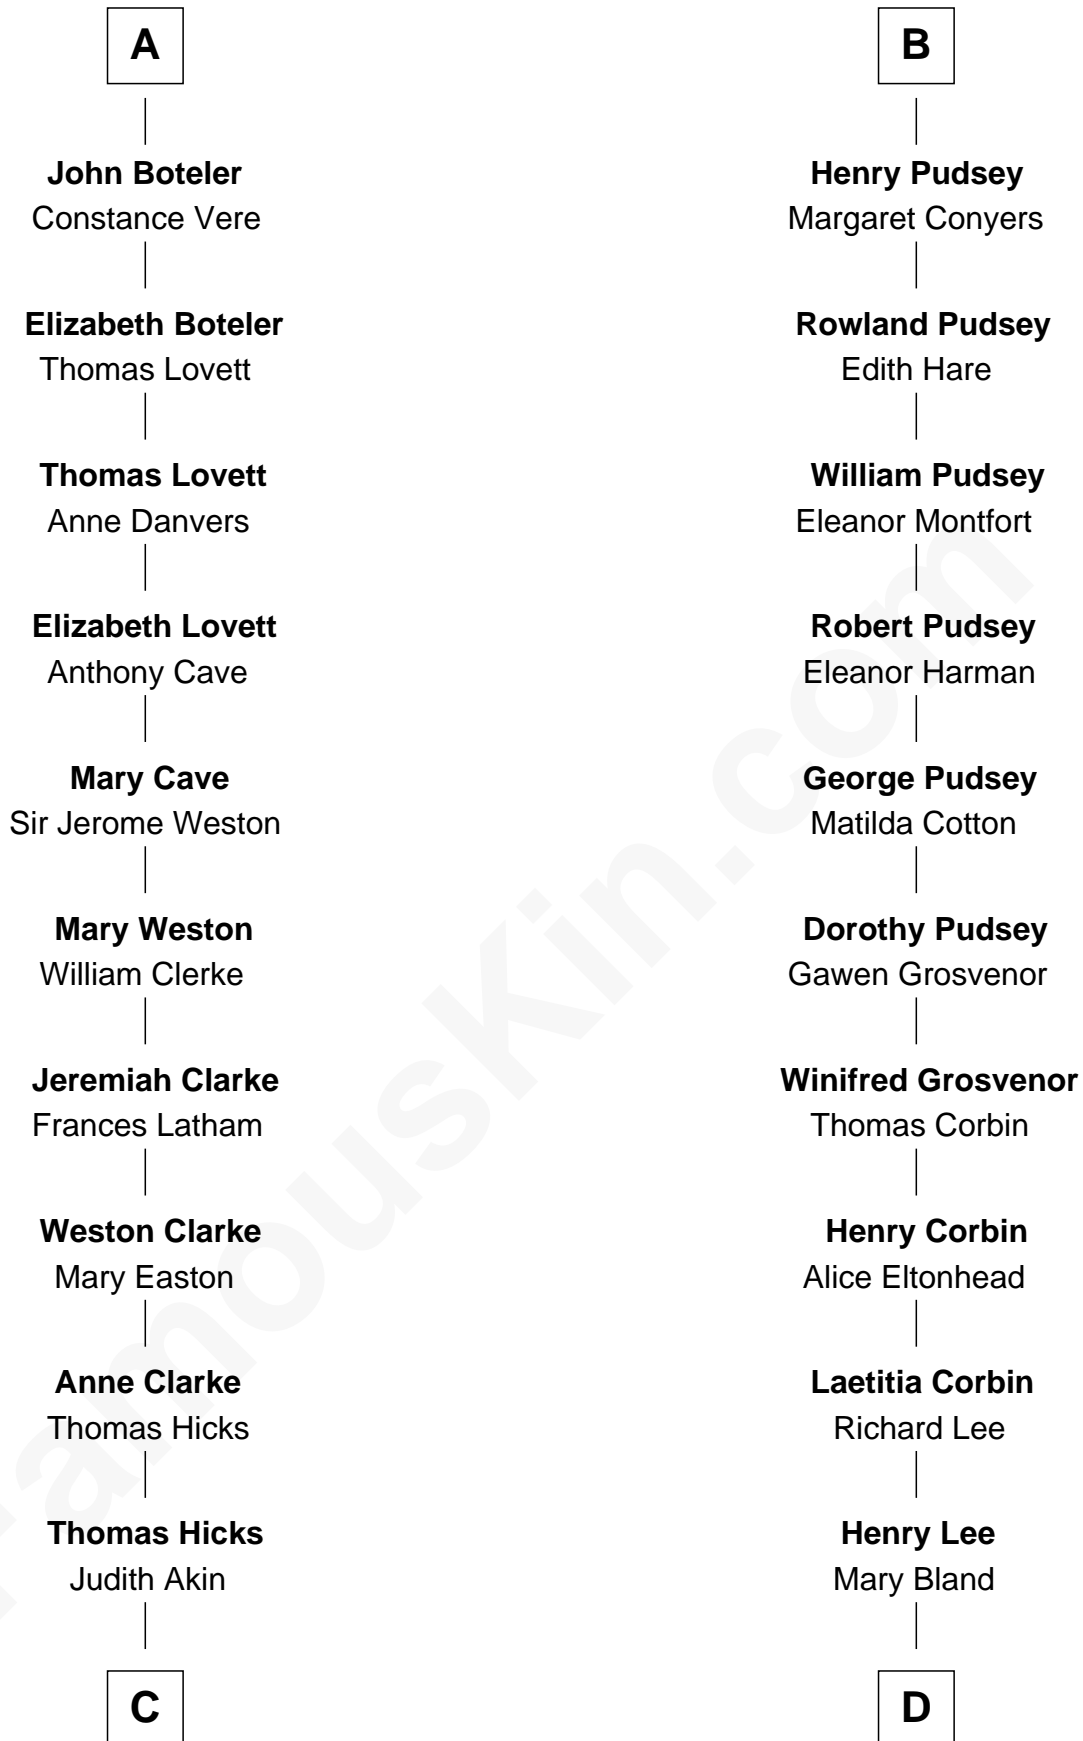

FamousKin.com Relationship Chart of

Susan B. Anthony

Women's Rights Advocate

19th cousin 1 time removed of

General Robert E. Lee

Confederate Army - U.S. Civil War

William de Odingsells

Ela FitzWalter

C

Judith Hicks
David Anthony

Humphrey Anthony
Hannah Lapham

Daniel Anthony
Lucy Read

Susan B. Anthony
Women's Rights Advocate

D

Col. Henry Lee
Lucy Grymes

Maj. Gen. Henry Lee
Anne Hill Carter