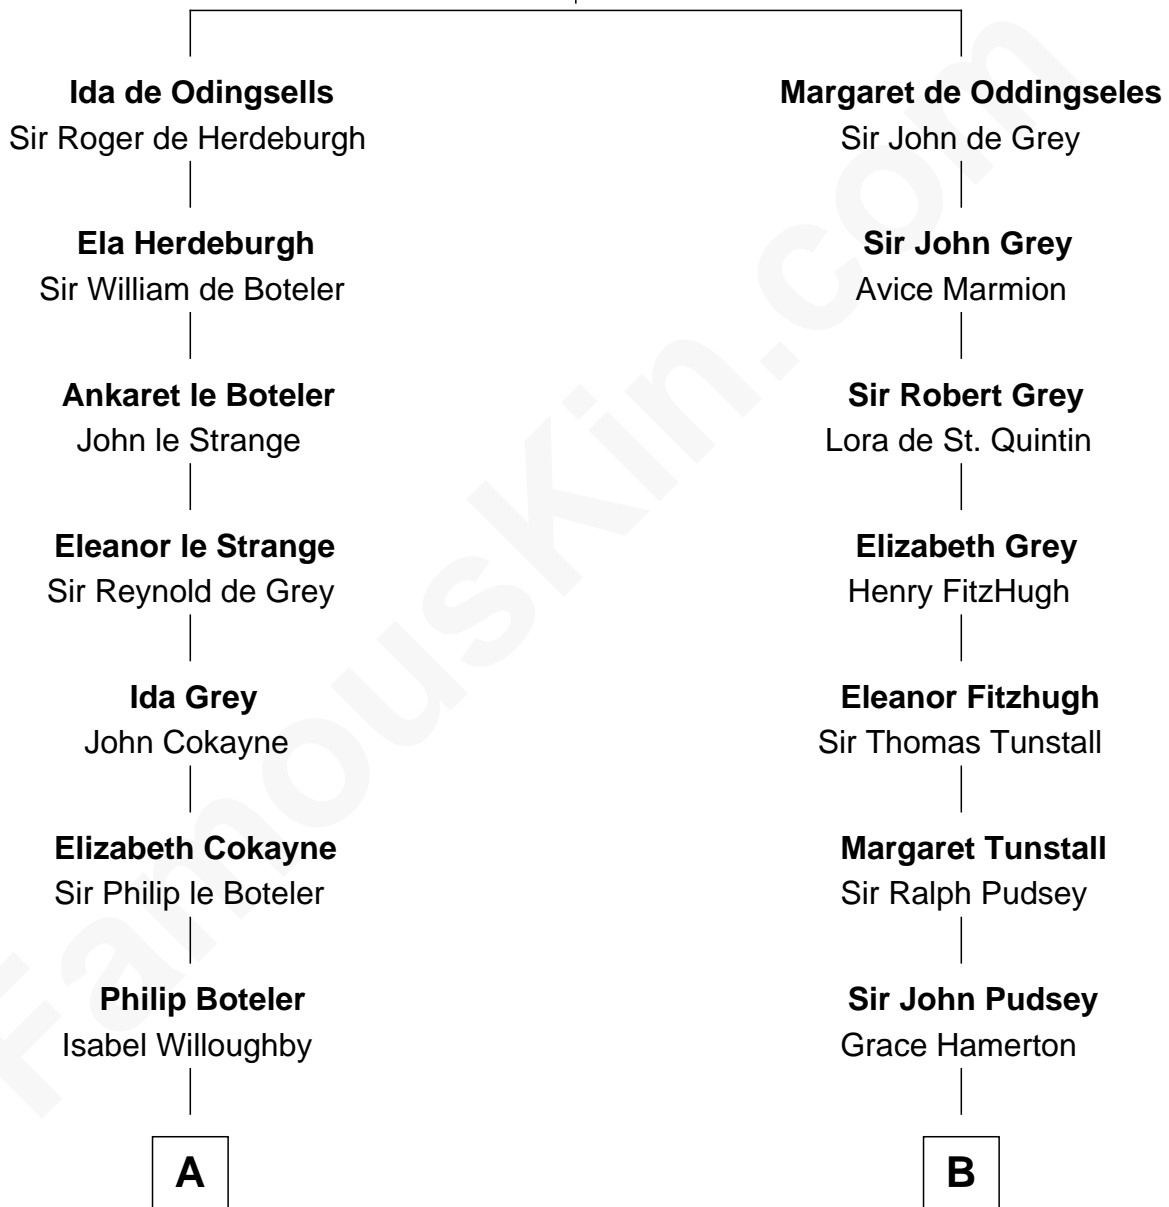

FamousKin.com Relationship Chart of

Susan B. Anthony

Women's Rights Advocate

19th cousin 1 time removed of

General Robert E. Lee

Confederate Army - U.S. Civil War

William de Odingsells

Ela FitzWalter

C

Judith Hicks
David Anthony

Humphrey Anthony
Hannah Lapham

Daniel Anthony
Lucy Read

Susan B. Anthony
Women's Rights Advocate

D

Col. Henry Lee
Lucy Grymes

Maj. Gen. Henry Lee
Anne Hill Carter