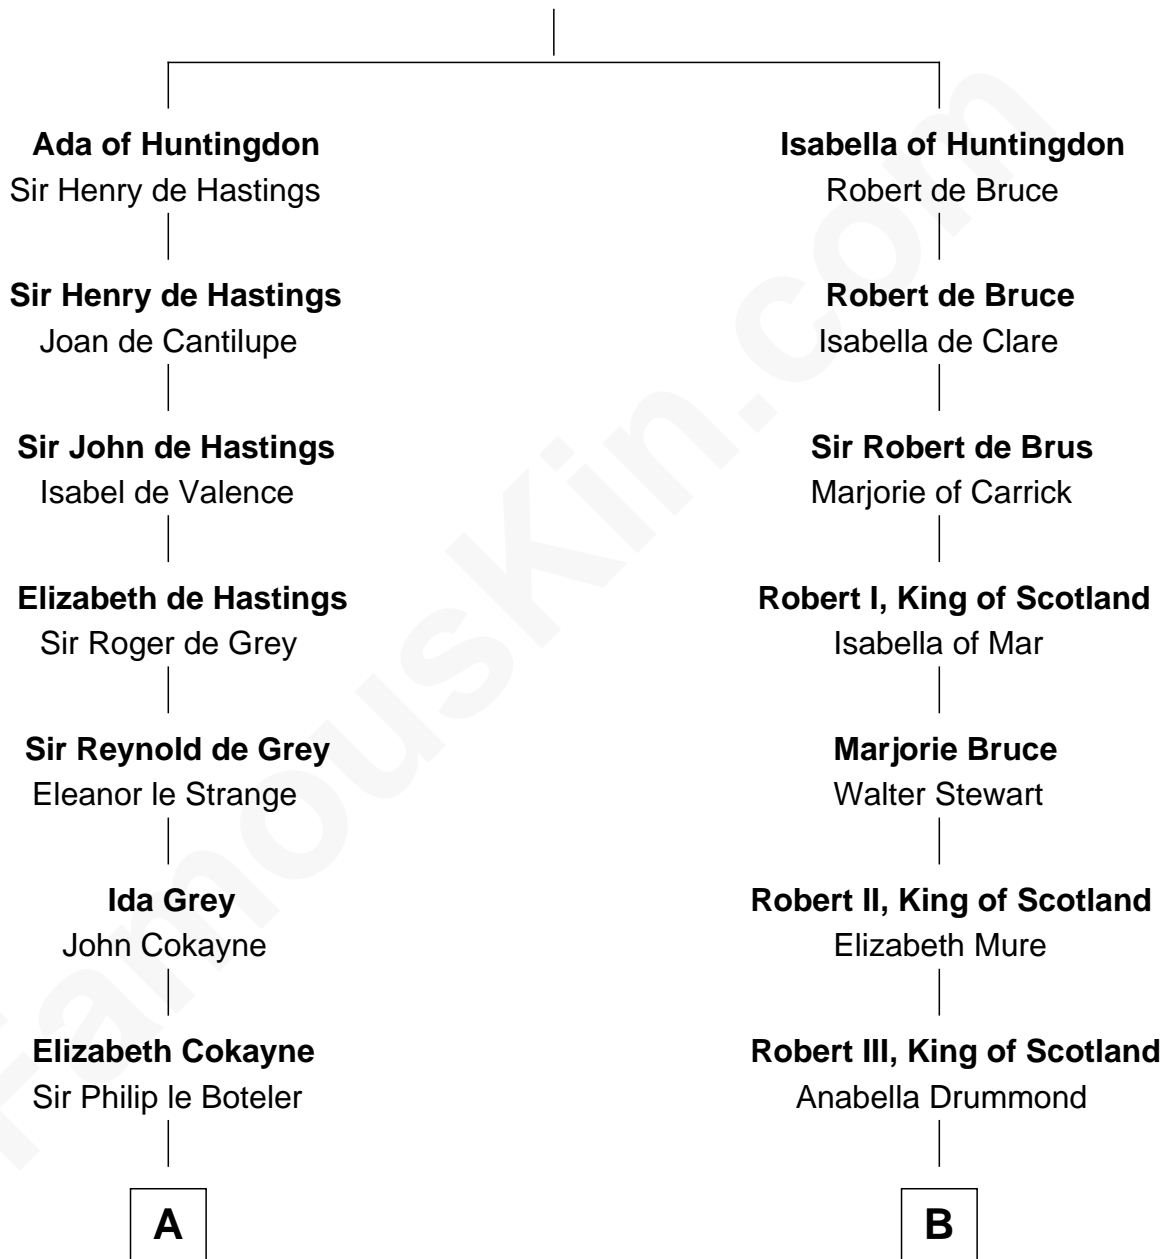

# FamousKin.com Relationship Chart of

**Susan B. Anthony**

*Women's Rights Advocate*

20th cousin 1 time removed of

**General Robert E. Lee**

*Confederate Army - U.S. Civil War*

**David of Huntingdon**

Maud of Chester

**C**

**Thomas Hicks**

Judith Akin

**Judith Hicks**

David Anthony

**Humphrey Anthony**

Hannah Lapham

**Daniel Anthony**

Lucy Read

**Susan B. Anthony**

*Women's Rights Advocate*

**D**

**Anne Catherine Spotswood**

Col. Bernard Moore

**Anne Butler Moore**

Charles Carter