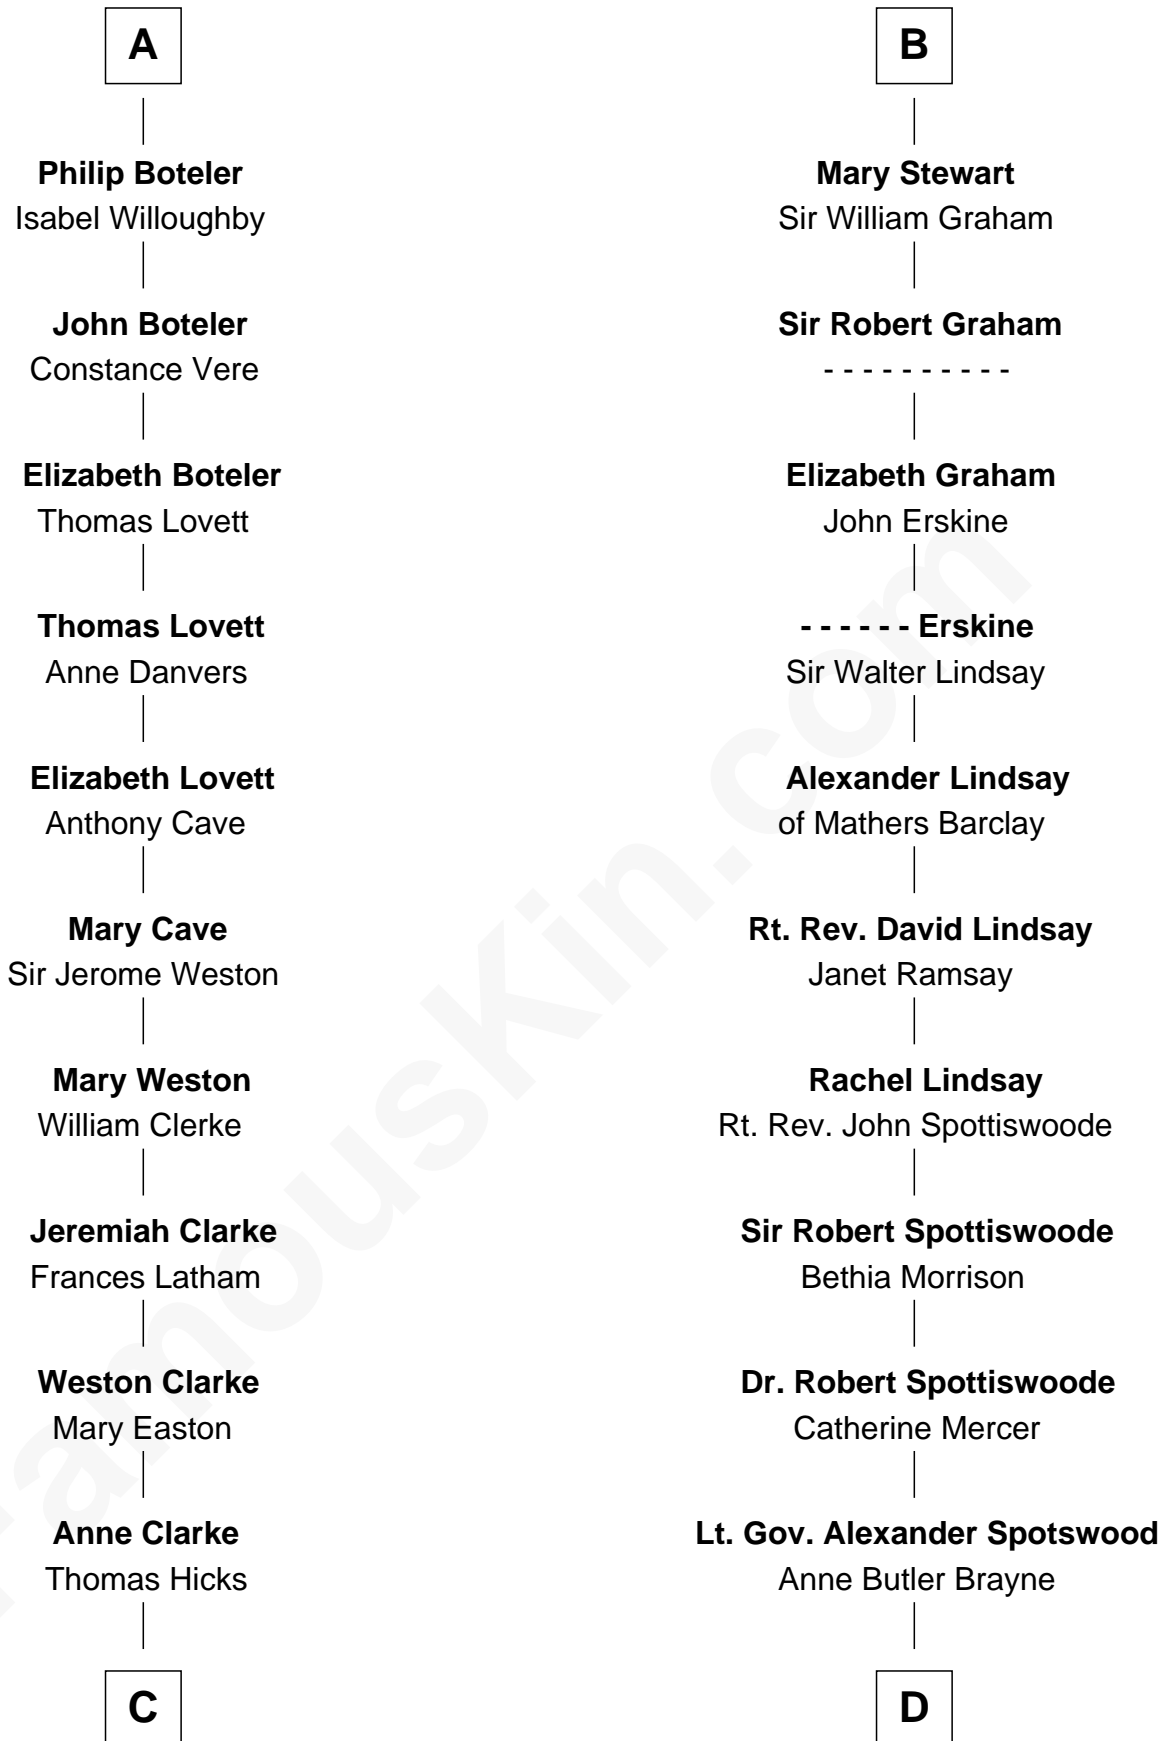

# FamousKin.com Relationship Chart of

**Susan B. Anthony**

*Women's Rights Advocate*

20th cousin 1 time removed of

**General Robert E. Lee**

*Confederate Army - U.S. Civil War*

**David of Huntingdon**

Maud of Chester

**C**

**Thomas Hicks**

Judith Akin

**Judith Hicks**

David Anthony

**Humphrey Anthony**

Hannah Lapham

**Daniel Anthony**

Lucy Read

**Susan B. Anthony**

*Women's Rights Advocate*

**D**

**Anne Catherine Spotswood**

Col. Bernard Moore

**Anne Butler Moore**

Charles Carter