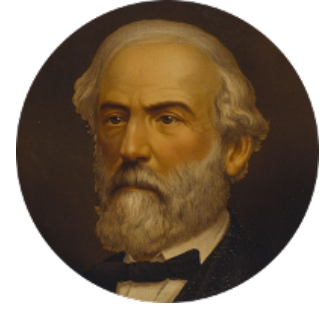

# FamousKin.com Relationship Chart of

**Susan B. Anthony**

*Women's Rights Advocate*

17th cousin 2 times removed of

**General Robert E. Lee**

*Confederate Army - U.S. Civil War*

**Sir Humphrey de Bohun**

Eleanor de Braiose

**Margery de Bohun**  
Sir Thebaud de Verdun

**Sir Thebaud de Verdun**  
Elizabeth de Clare

**Isabel de Verdun**  
Henry de Ferrers

**Sir William de Ferrers**  
Margaret de Ufford

**Sir Henry de Ferrers**  
Joan de Poynings