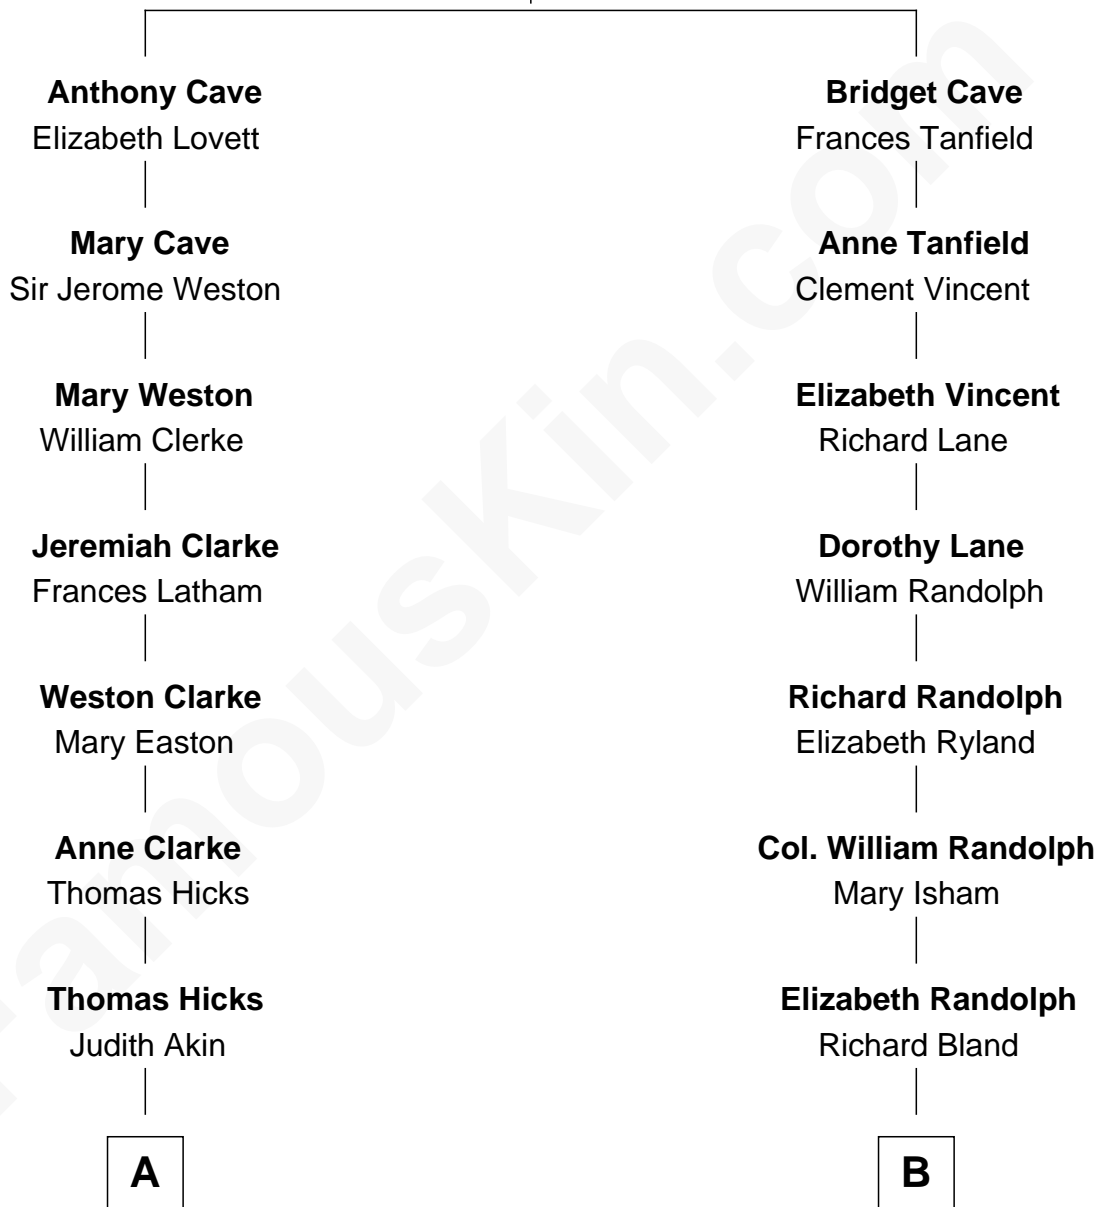

FamousKin.com Relationship Chart of

Susan B. Anthony

Women's Rights Advocate

10th cousin of

General Robert E. Lee

Confederate Army - U.S. Civil War

Richard Cave
Margaret Saxby

A

Judith Hicks
David Anthony

Humphrey Anthony
Hannah Lapham

Daniel Anthony
Lucy Read

Susan B. Anthony
Women's Rights Advocate

B

Mary Bland
Henry Lee

Col. Henry Lee
Lucy Grymes

Maj. Gen. Henry Lee
Anne Hill Carter