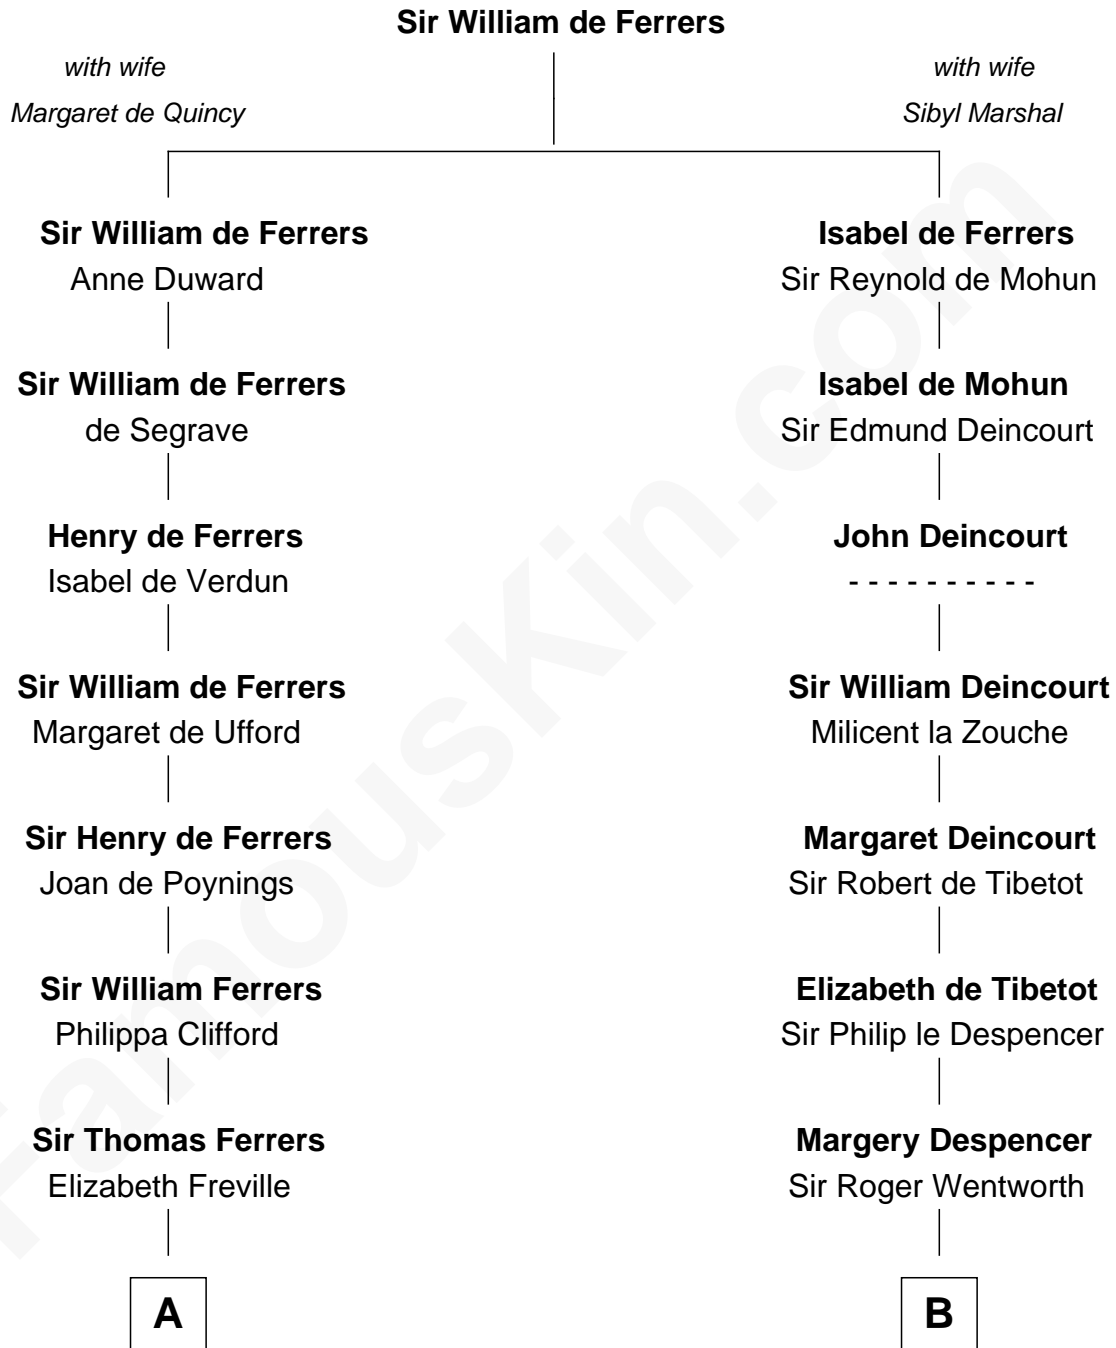

FamousKin.com Relationship Chart of

Susan B. Anthony

Women's Rights Advocate

19th cousin 1 time removed of

General Robert E. Lee

Confederate Army - U.S. Civil War

C

Humphrey Anthony

Hannah Lapham

Daniel Anthony

Lucy Read

Susan B. Anthony

Women's Rights Advocate

D

Mary Bland

Henry Lee