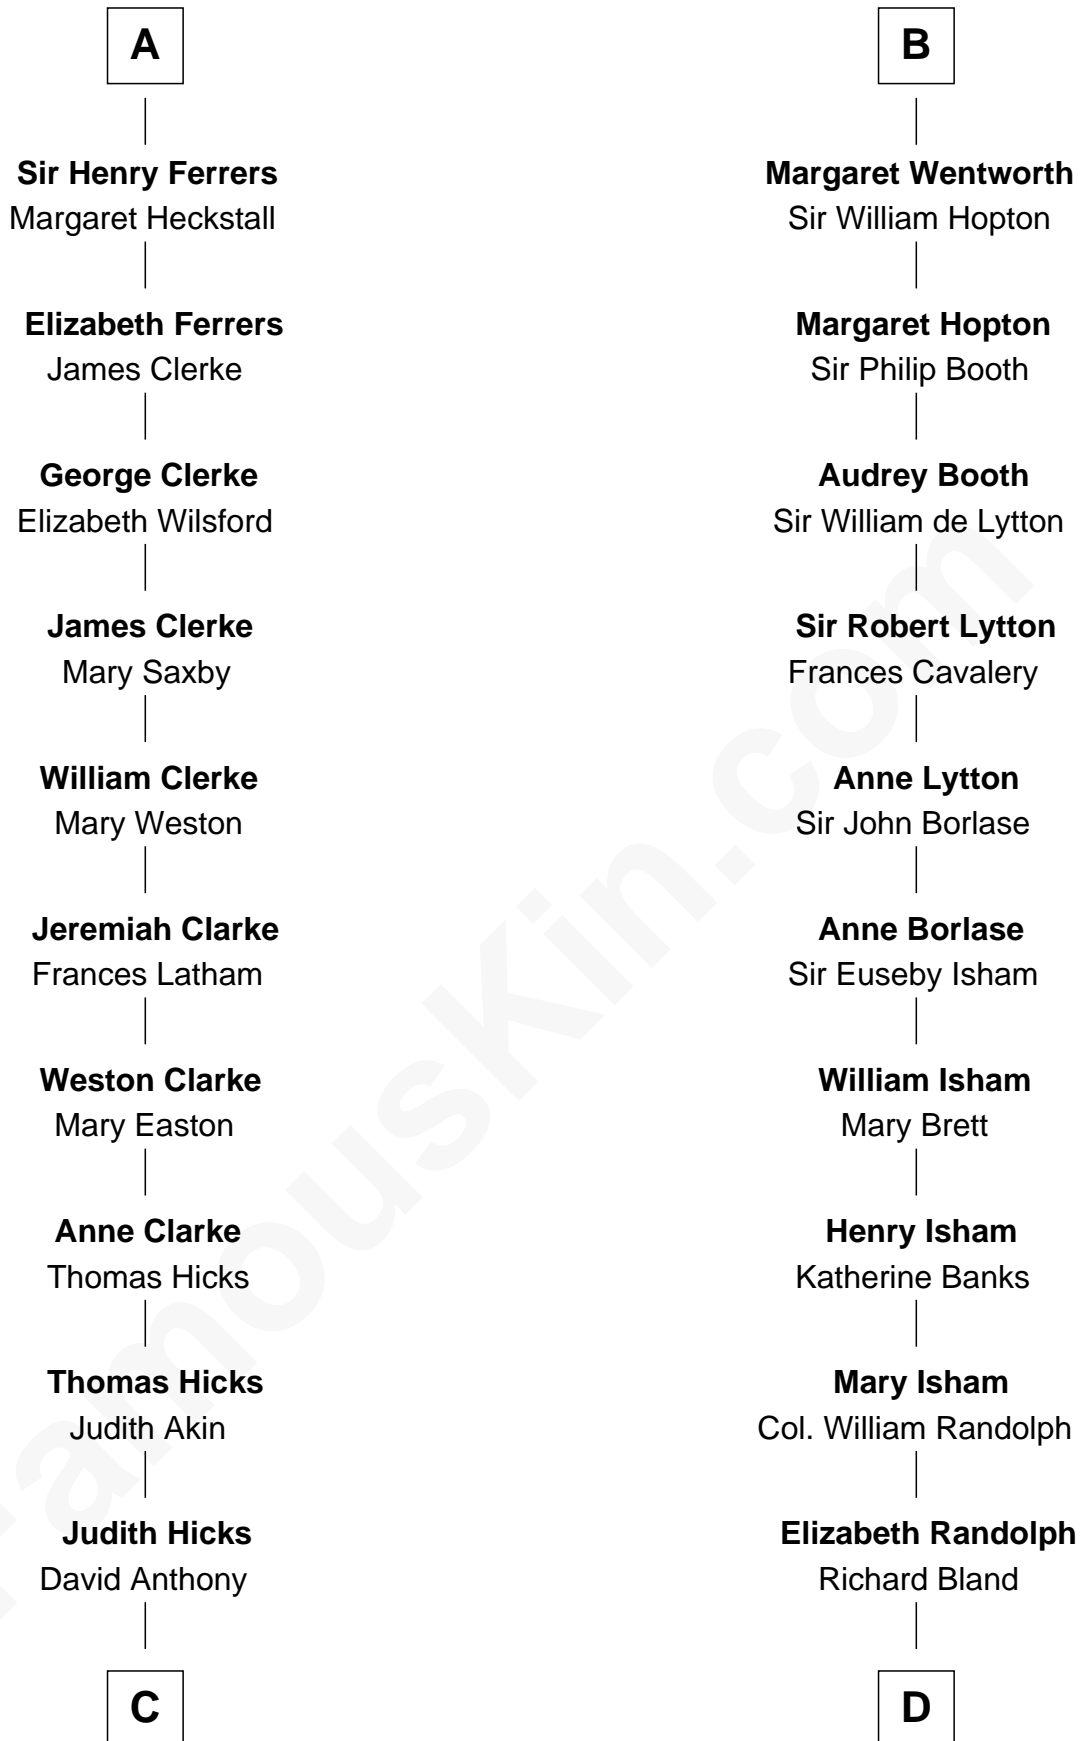

FamousKin.com Relationship Chart of

Susan B. Anthony

Women's Rights Advocate

19th cousin 1 time removed of

General Robert E. Lee

Confederate Army - U.S. Civil War

C

Humphrey Anthony

Hannah Lapham

Daniel Anthony

Lucy Read

Susan B. Anthony

Women's Rights Advocate

D

Mary Bland

Henry Lee