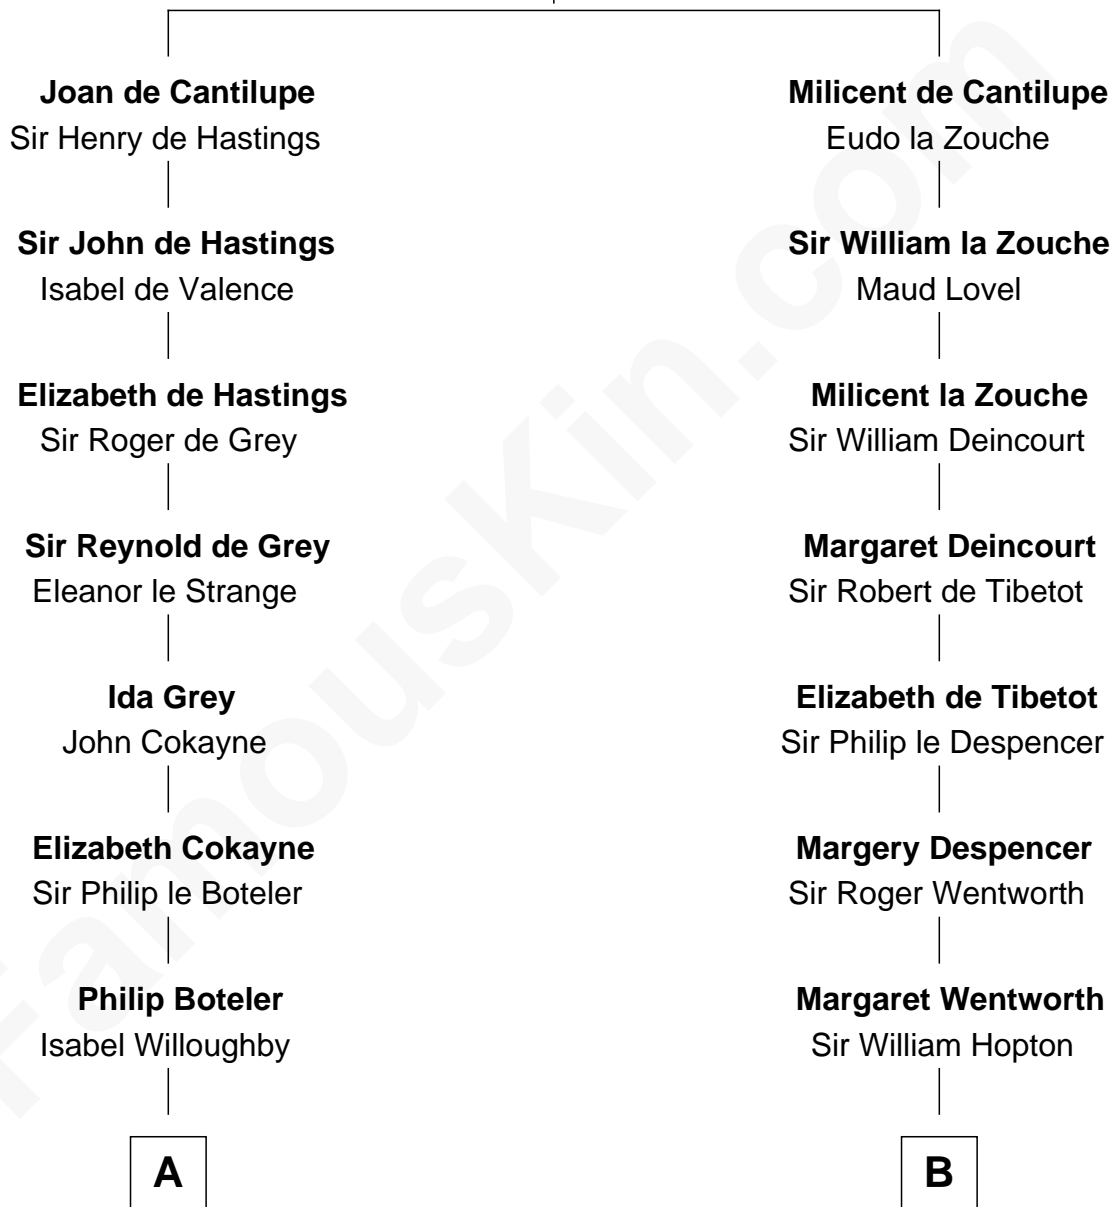

FamousKin.com Relationship Chart of

Susan B. Anthony

Women's Rights Advocate

19th cousin 1 time removed of

General Robert E. Lee

Confederate Army - U.S. Civil War

Sir William de Cantilupe

Eve de Braiose

C

Judith Hicks
David Anthony

Humphrey Anthony
Hannah Lapham

Daniel Anthony
Lucy Read

Susan B. Anthony
Women's Rights Advocate

D

Col. Henry Lee
Lucy Grymes

Maj. Gen. Henry Lee
Anne Hill Carter