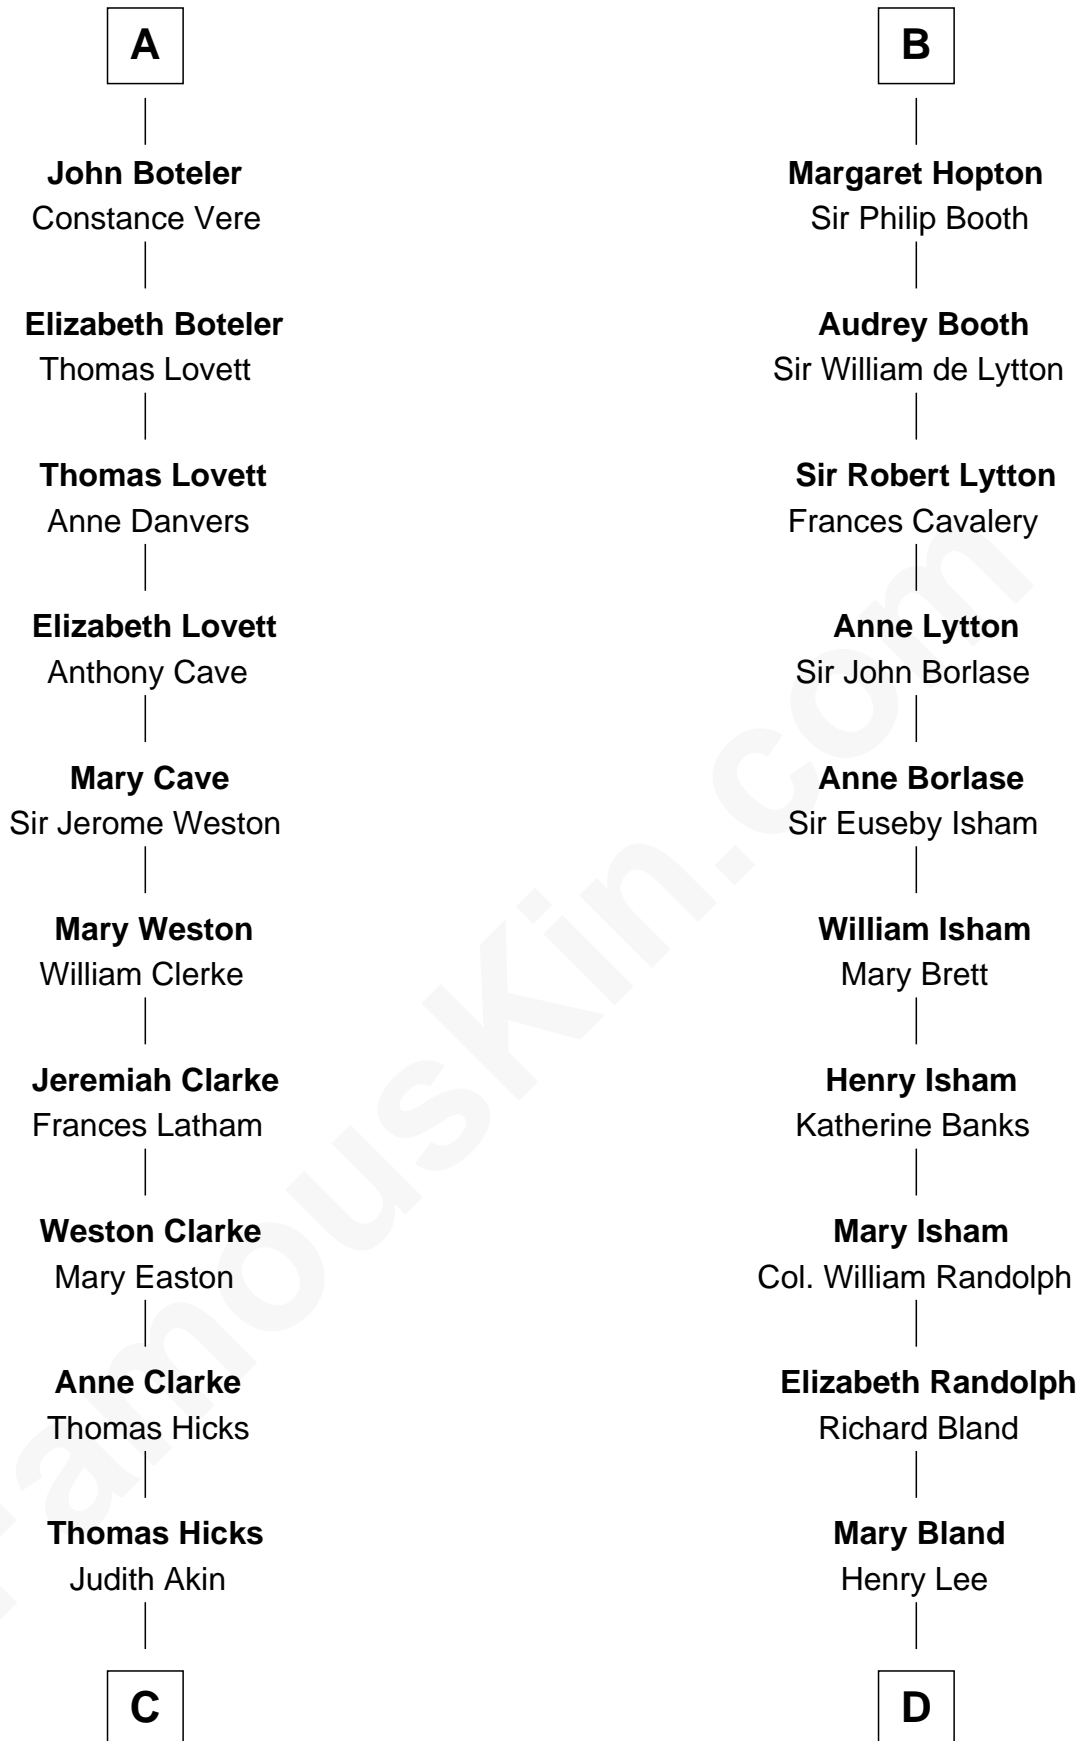

FamousKin.com Relationship Chart of

Susan B. Anthony

Women's Rights Advocate

19th cousin 1 time removed of

General Robert E. Lee

Confederate Army - U.S. Civil War

Sir William de Cantilupe

Eve de Braiose

C

Judith Hicks
David Anthony

Humphrey Anthony
Hannah Lapham

Daniel Anthony
Lucy Read

Susan B. Anthony
Women's Rights Advocate

D

Col. Henry Lee
Lucy Grymes

Maj. Gen. Henry Lee
Anne Hill Carter