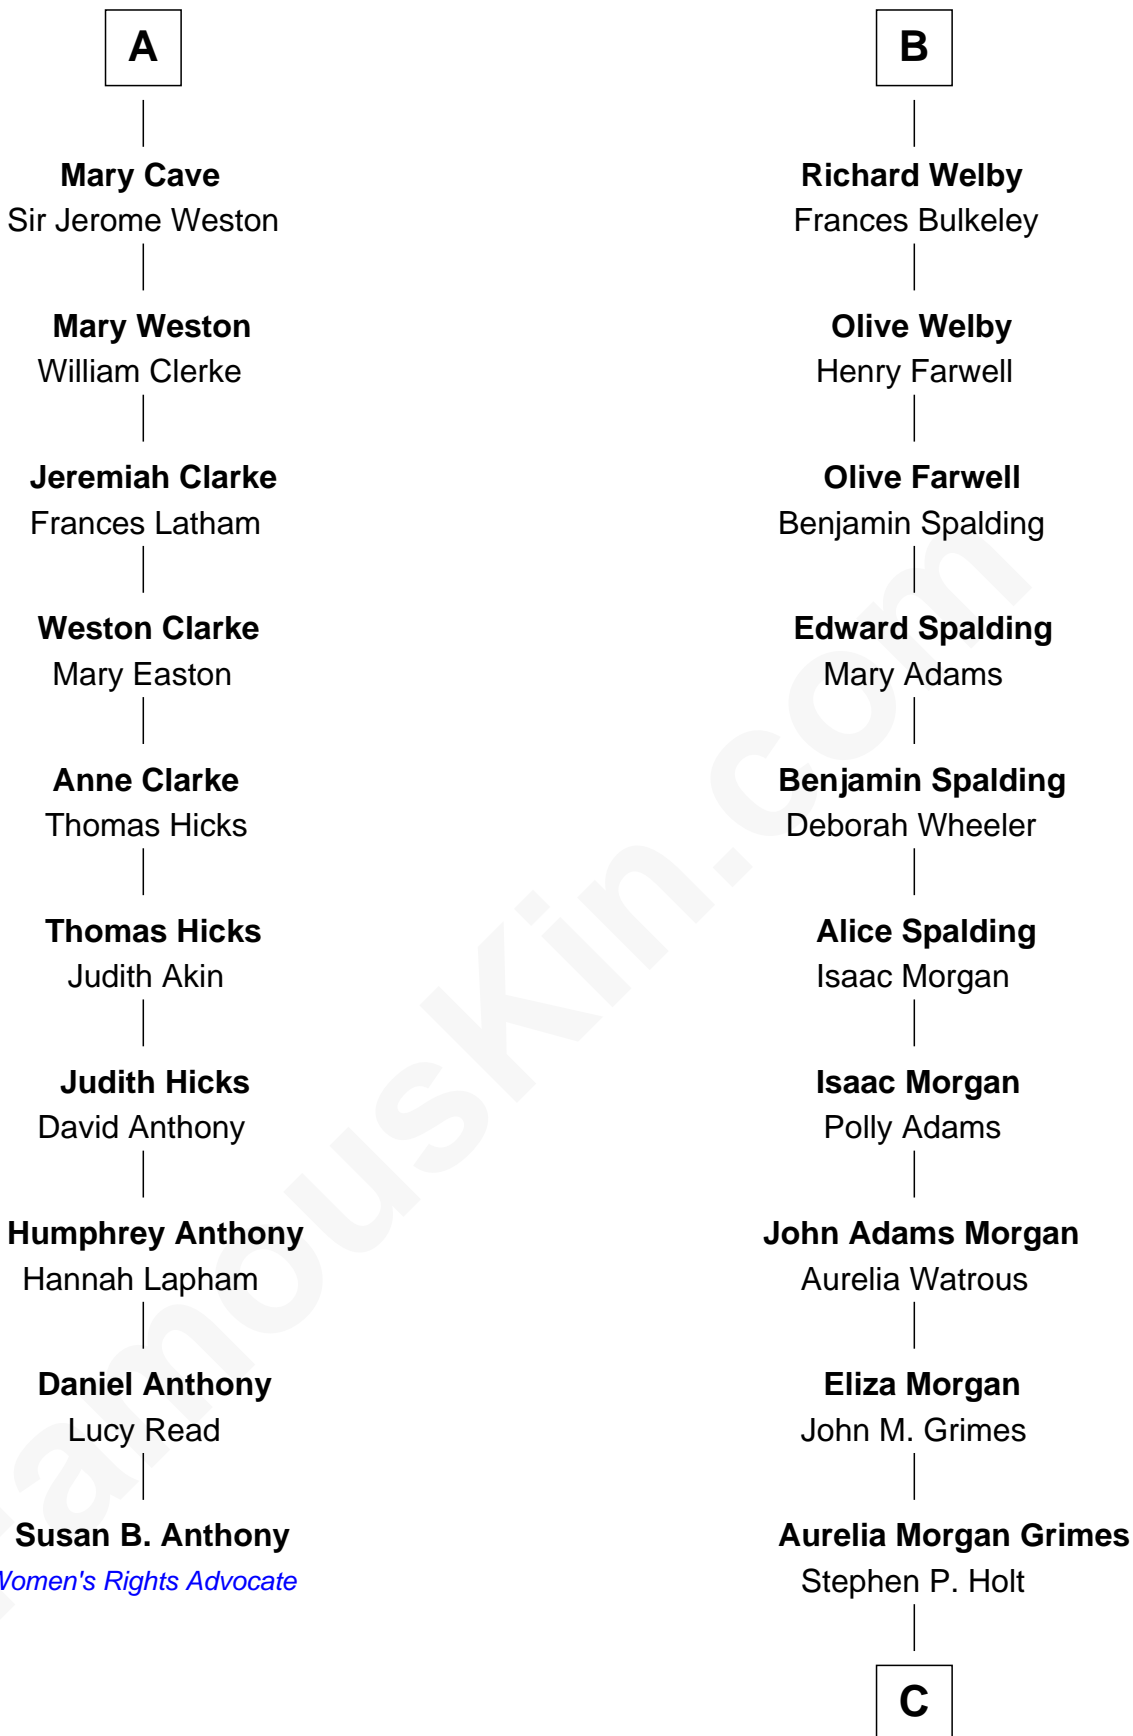

FamousKin.com Relationship Chart of

Susan B. Anthony

Women's Rights Advocate

16th cousin 4 times removed of

Linda Hamilton

TV and Movie Actress

Sir Reynold de Grey

Eleanor le Strange

C

Taylor Holt

Frances Kyle

Dr. Richard Huckstep Holt

Mildred Alberta Derby

Barbara Kyle Holt

Dr. Carroll Stanford Hamilton

Linda Hamilton