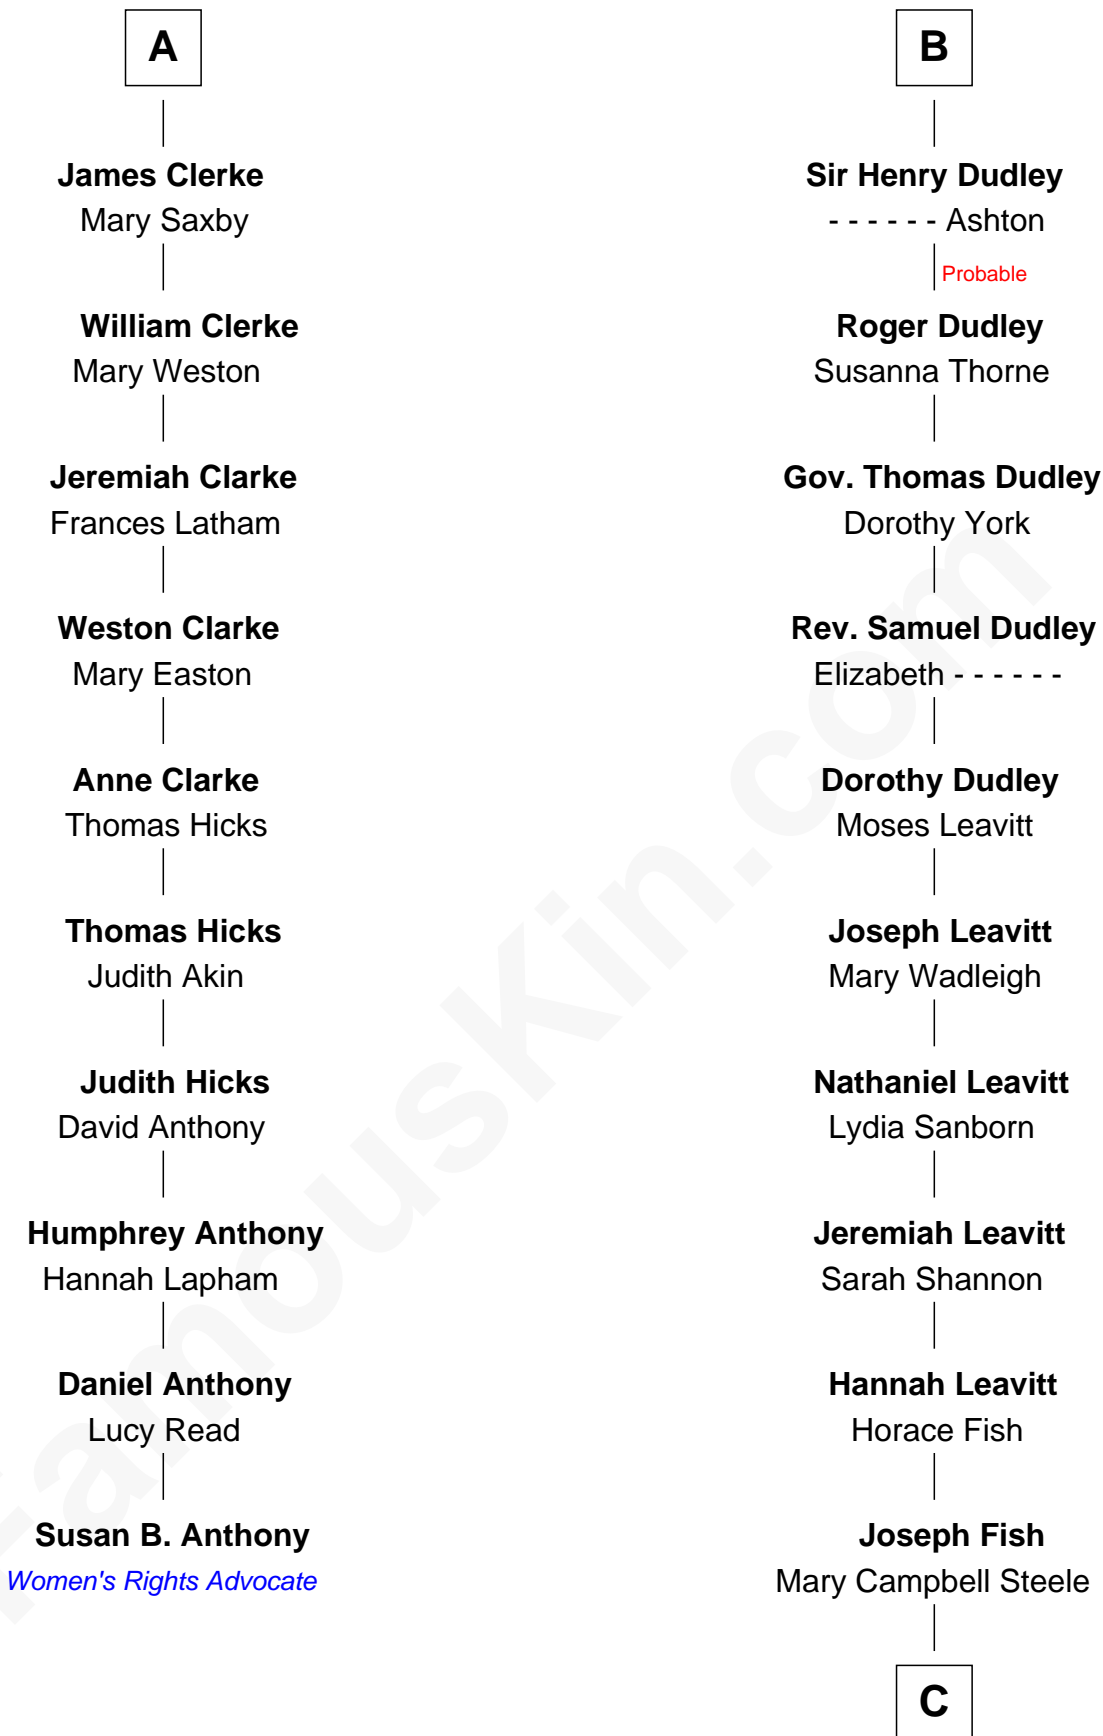

# FamousKin.com Relationship Chart of

**Susan B. Anthony**

*Women's Rights Advocate*

16th cousin 5 times removed of

**Keri Russell**

*TV and Movie Actress*

**Sir William de Ros**  
Margery de Badlesmere

**C**

**John Lazelle Fish**

Melvina Cheney

**Karl Joseph Fish**

Mary Emma McNeil

**Emma Inez Fish**

Kermit Sylvester Stephens

**Stephanie Stephens**

David Harold Russell

**Keri Russell**

*TV and Movie Actress*