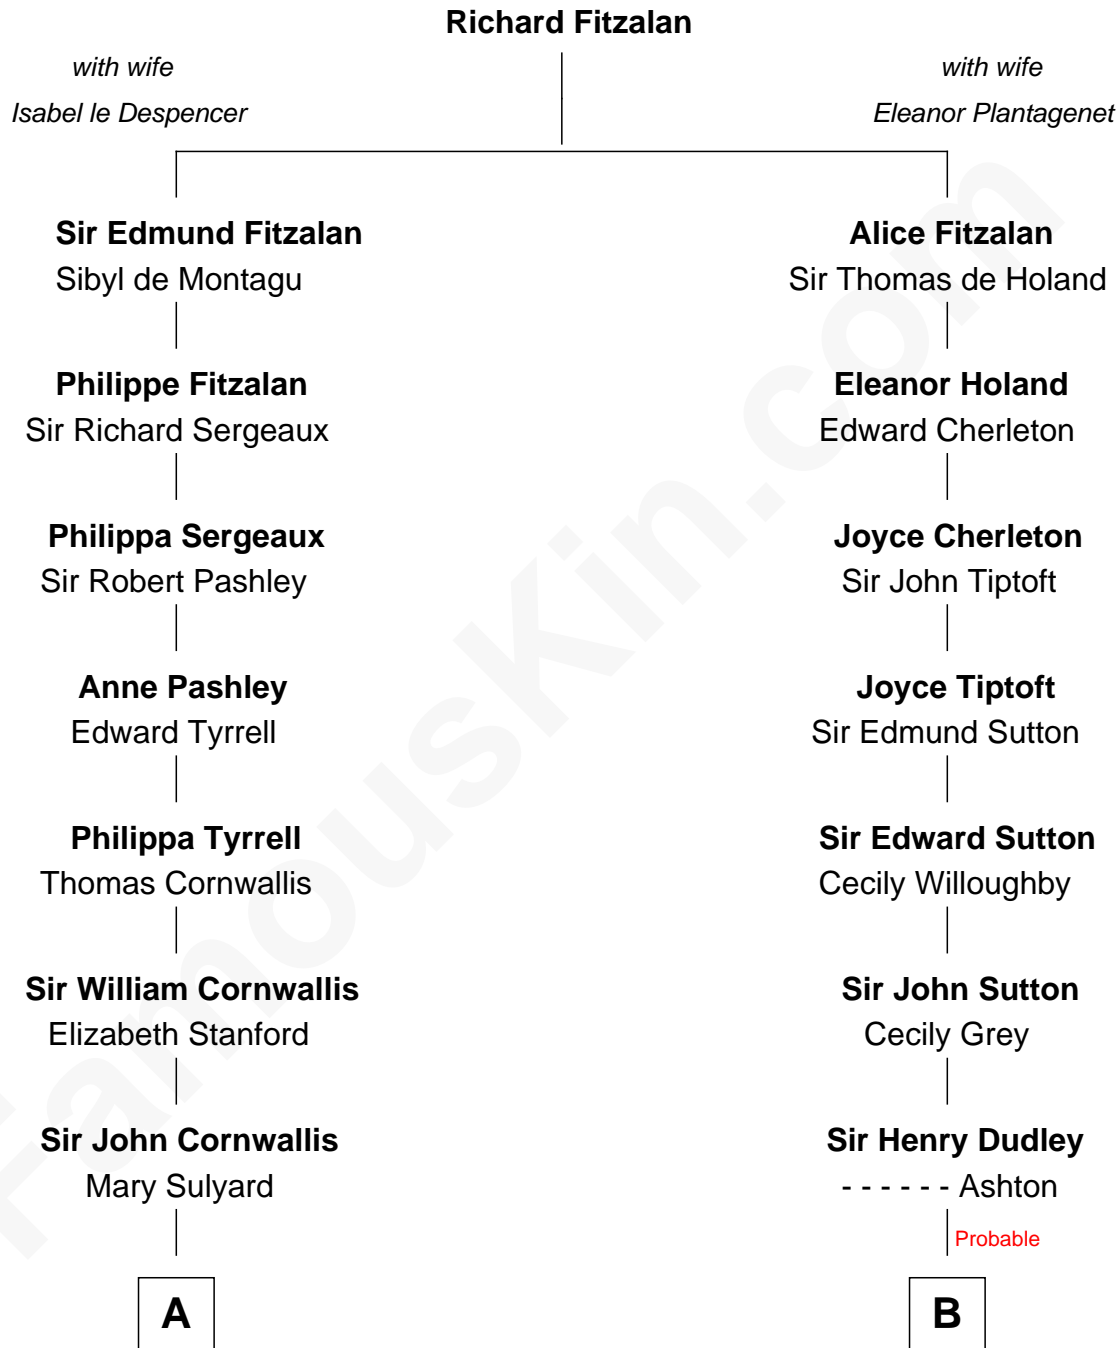

FamousKin.com

Relationship Chart of

Susan B. Anthony

Women's Rights Advocate

17th cousin 3 times removed of

Keri Russell
TV and Movie Actress

C

Karl Joseph Fish

Mary Emma McNeil

Emma Inez Fish

Kermit Sylvester Stephens

Stephanie Stephens

David Harold Russell

Keri Russell

TV and Movie Actress