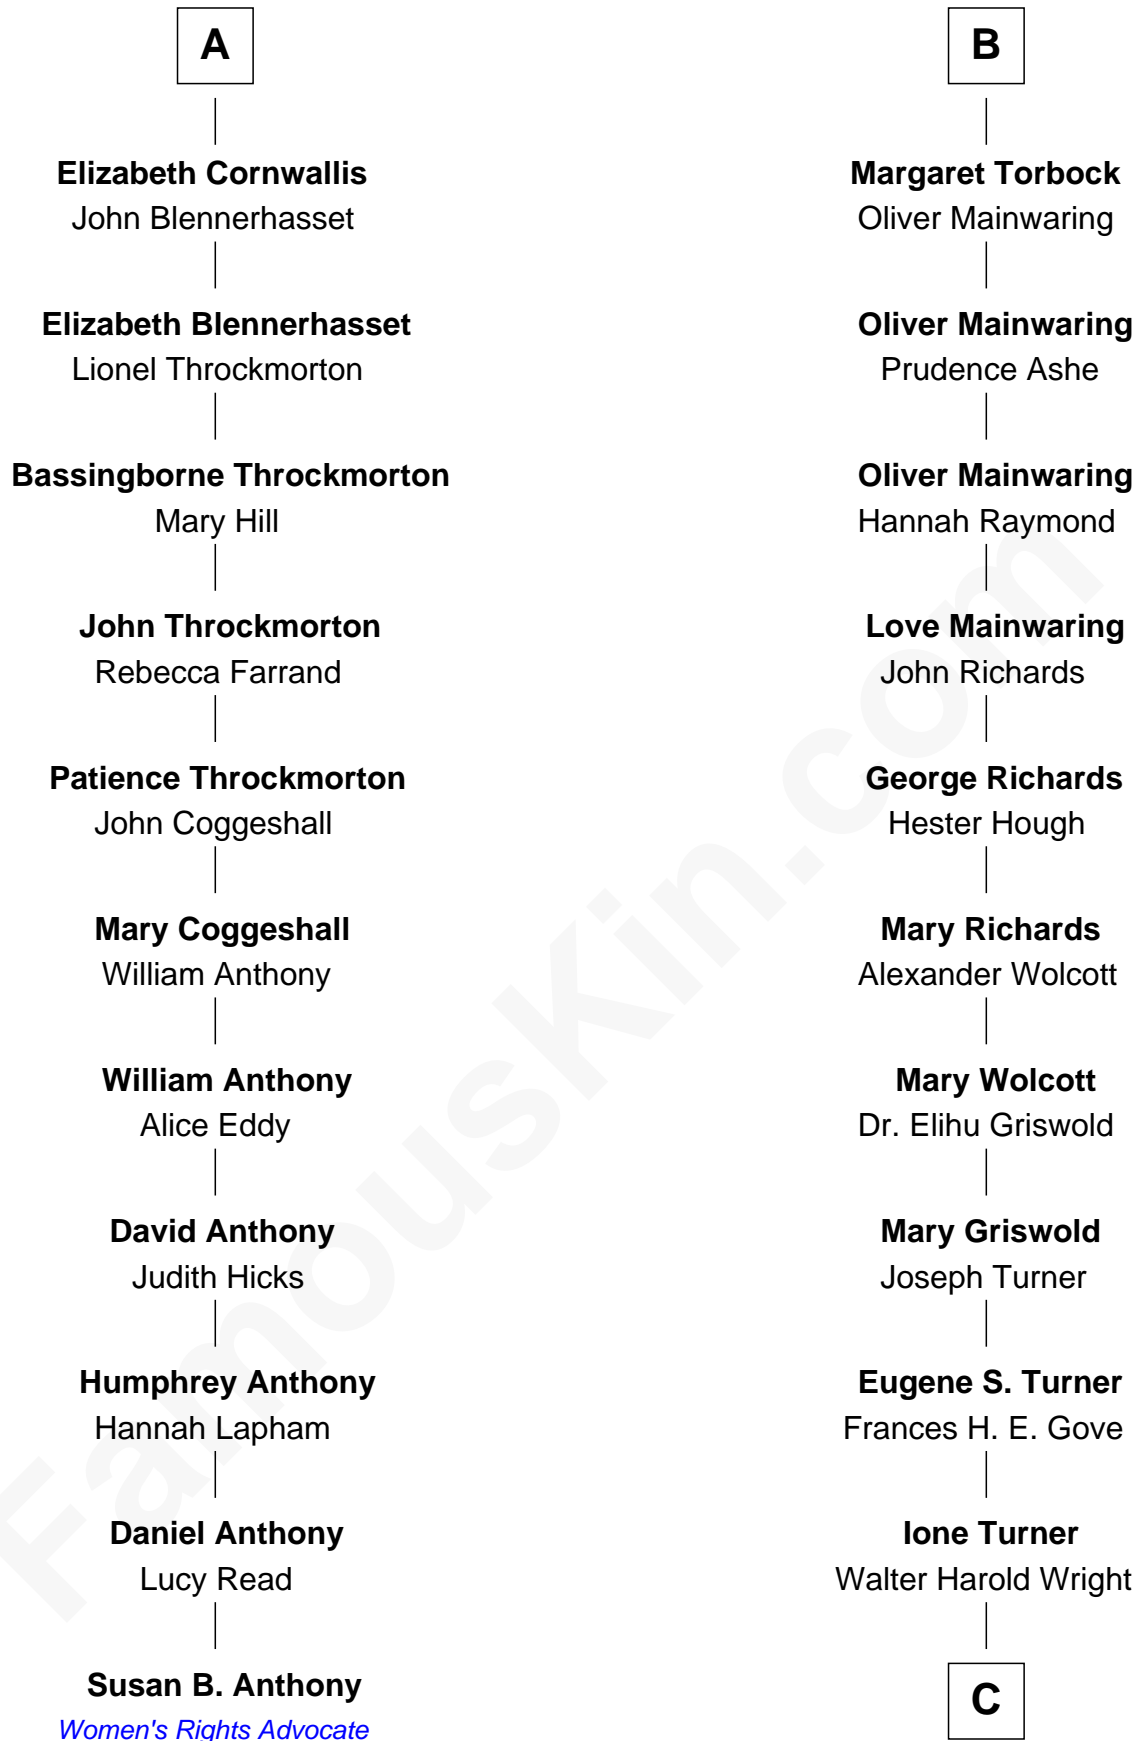

## Relationship Chart of

### Susan B. Anthony

Women's Rights Advocate

17th cousin 3 times removed of

**Ed Helms**

TV and Movie Actor

**C**

**Inez Emeline Wright**  
George Pullen Jackson

**Frances Helen Jackson**  
Fitzgerald Sale Parker

**Pamela Ann Parker**  
John A. Helms

**Ed Helms**  
*TV and Movie Actor*