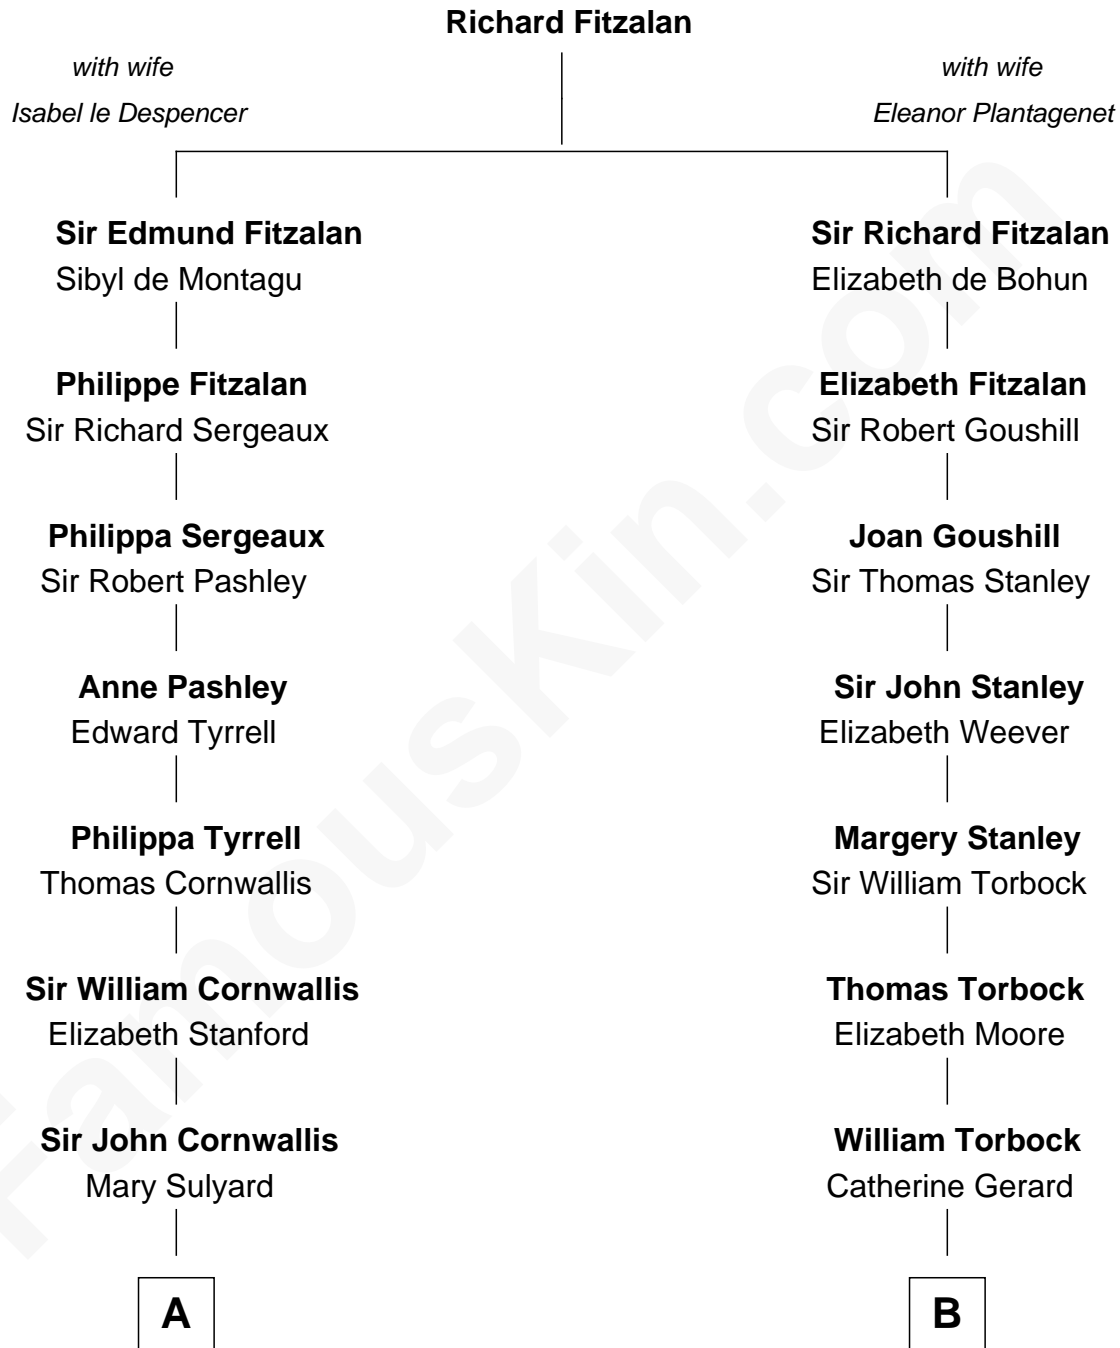

## Relationship Chart of

### Susan B. Anthony

Women's Rights Advocate

17th cousin 3 times removed of

**Ed Helms**

TV and Movie Actor

**C**

**Inez Emeline Wright**  
George Pullen Jackson

**Frances Helen Jackson**  
Fitzgerald Sale Parker