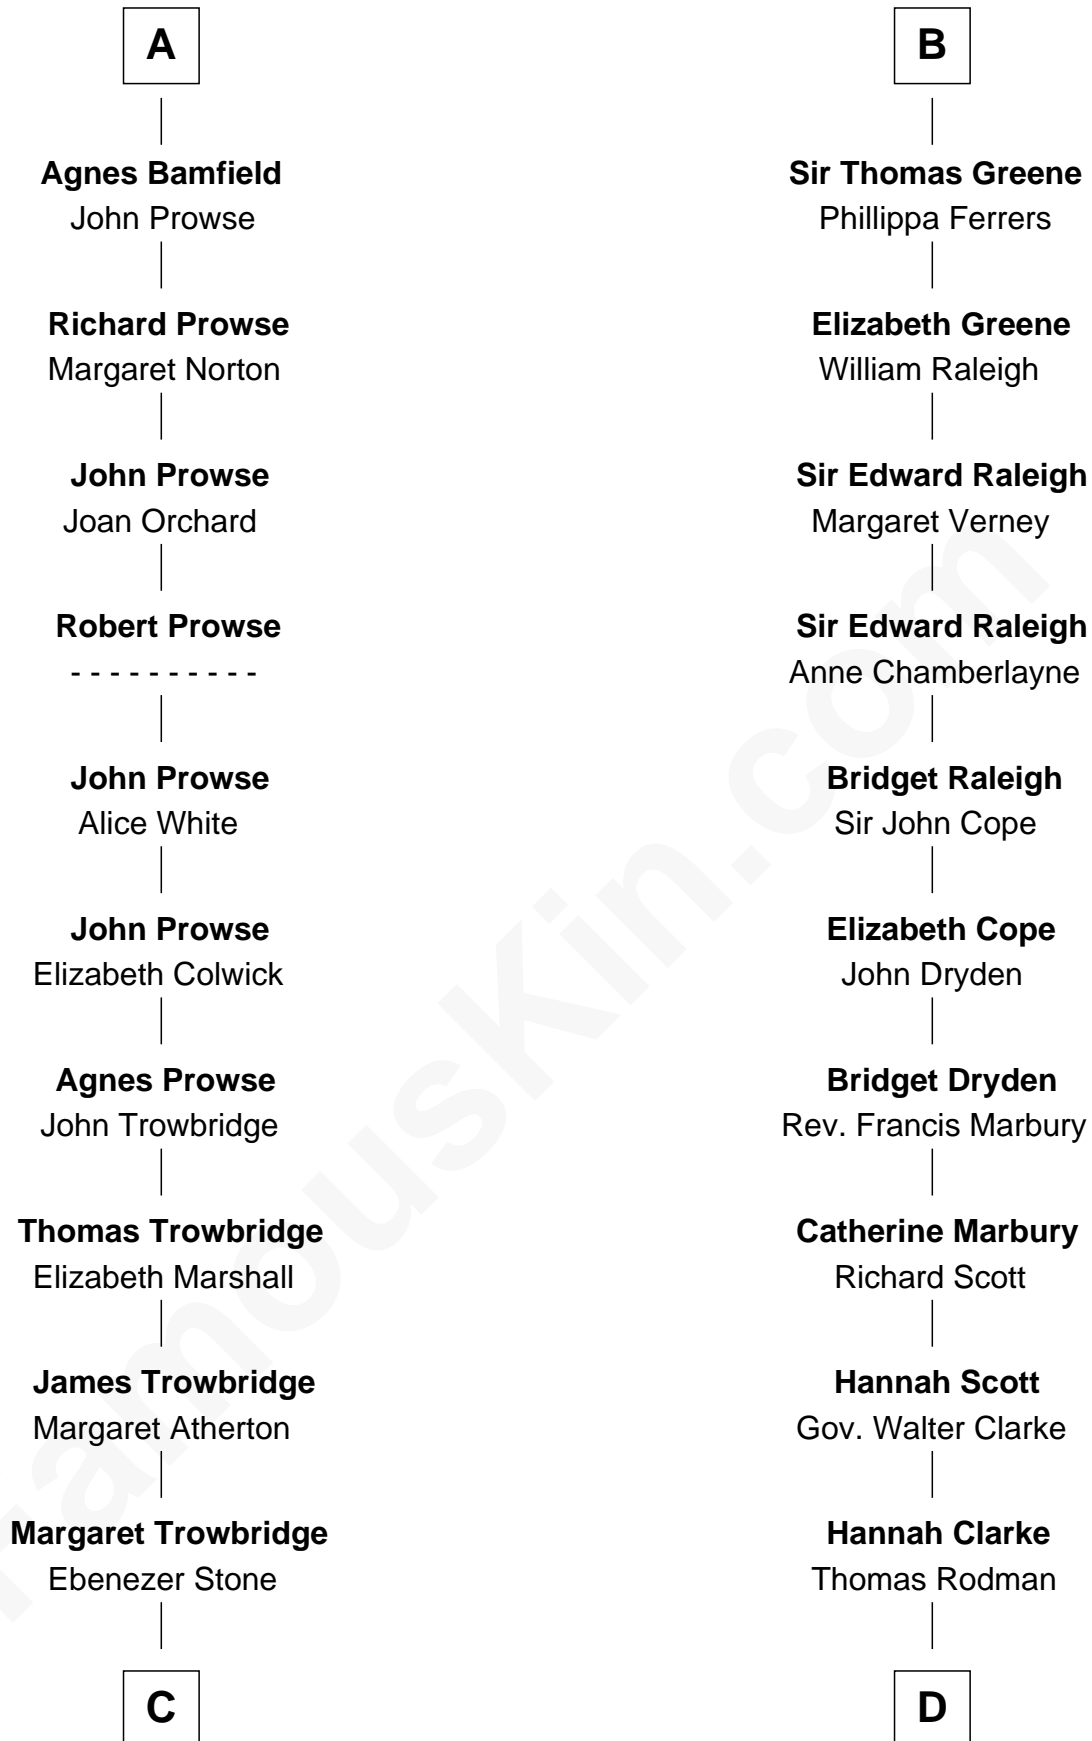

FamousKin.com Relationship Chart of

Susan B. Anthony

Women's Rights Advocate

21st cousin of

Joseph Wharton

Founder of the Wharton School of Business

Sir Geoffrey FitzPiers

Aveline de Clare

C

Mindwell Stone
Ebenezer Woodward

Mary Woodward
Jonathan Richardson

Susannah Richardson
Daniel Read

Lucy Read
Daniel Anthony

Susan B. Anthony
Women's Rights Advocate

D

Samuel Rodman
Mary Willett

Thomas Rodman
Mary Borden

Hannah Rodman
Samuel Rowland Fisher

Deborah Fisher
William Wharton

Joseph Wharton
Founder, Wharton School of Business