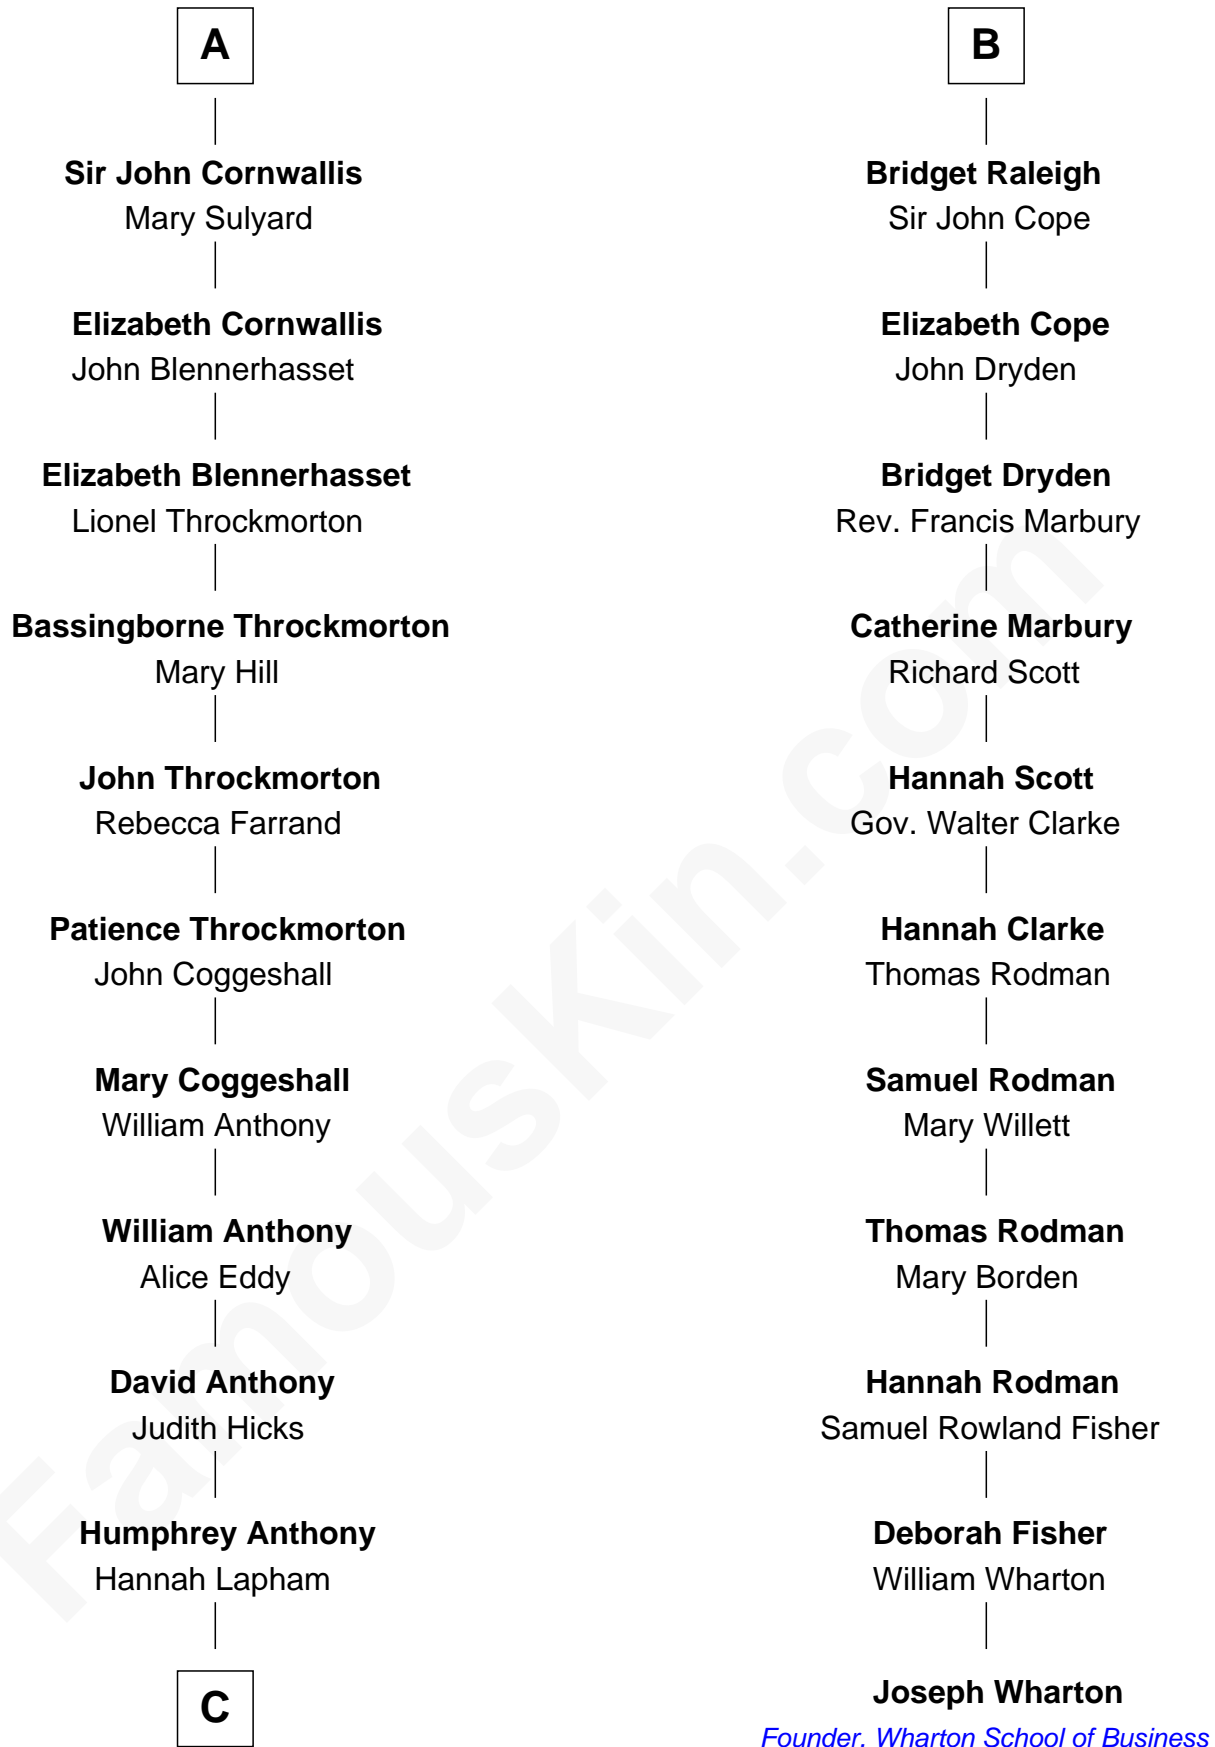

FamousKin.com Relationship Chart of

Susan B. Anthony

Women's Rights Advocate

17th cousin 1 time removed of

Joseph Wharton

Founder of the Wharton School of Business

Hugh le Despencer

Eleanor de Clare

Anne de Ferrers

Edward Despencer

Elizabeth Burghersh

Margaret Despencer

Robert de Ferrers

Phillippa Ferrers

Sir Thomas Greene

Elizabeth Greene

William Raleigh

Sir Edward Raleigh

Margaret Verney

Sir Edward Raleigh

Anne Chamberlayne

B

C

—
Daniel Anthony

Lucy Read

—
Susan B. Anthony

Women's Rights Advocate

FamousKin.com