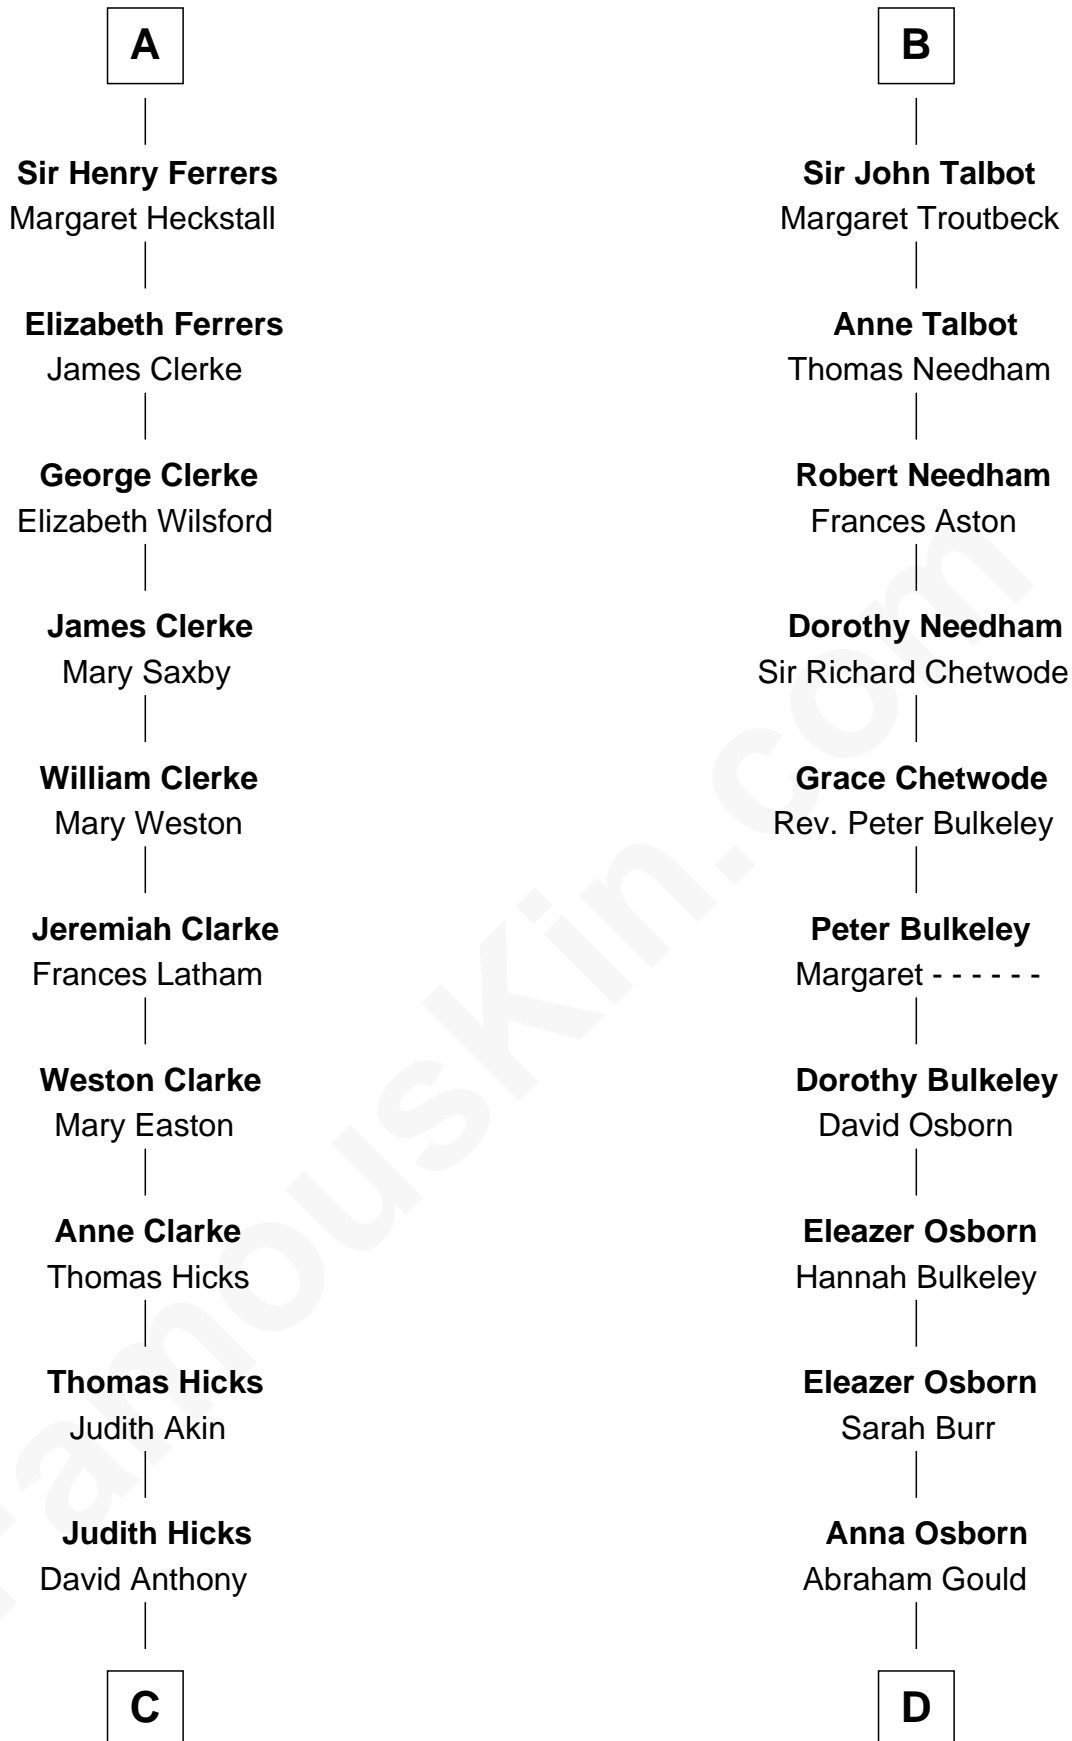

FamousKin.com Relationship Chart of

Susan B. Anthony

Women's Rights Advocate

18th cousin 1 time removed of

Jay Gould

American Railroad "Robber Baron"

King Edward I
Eleanor of Castile

FamousKin.com