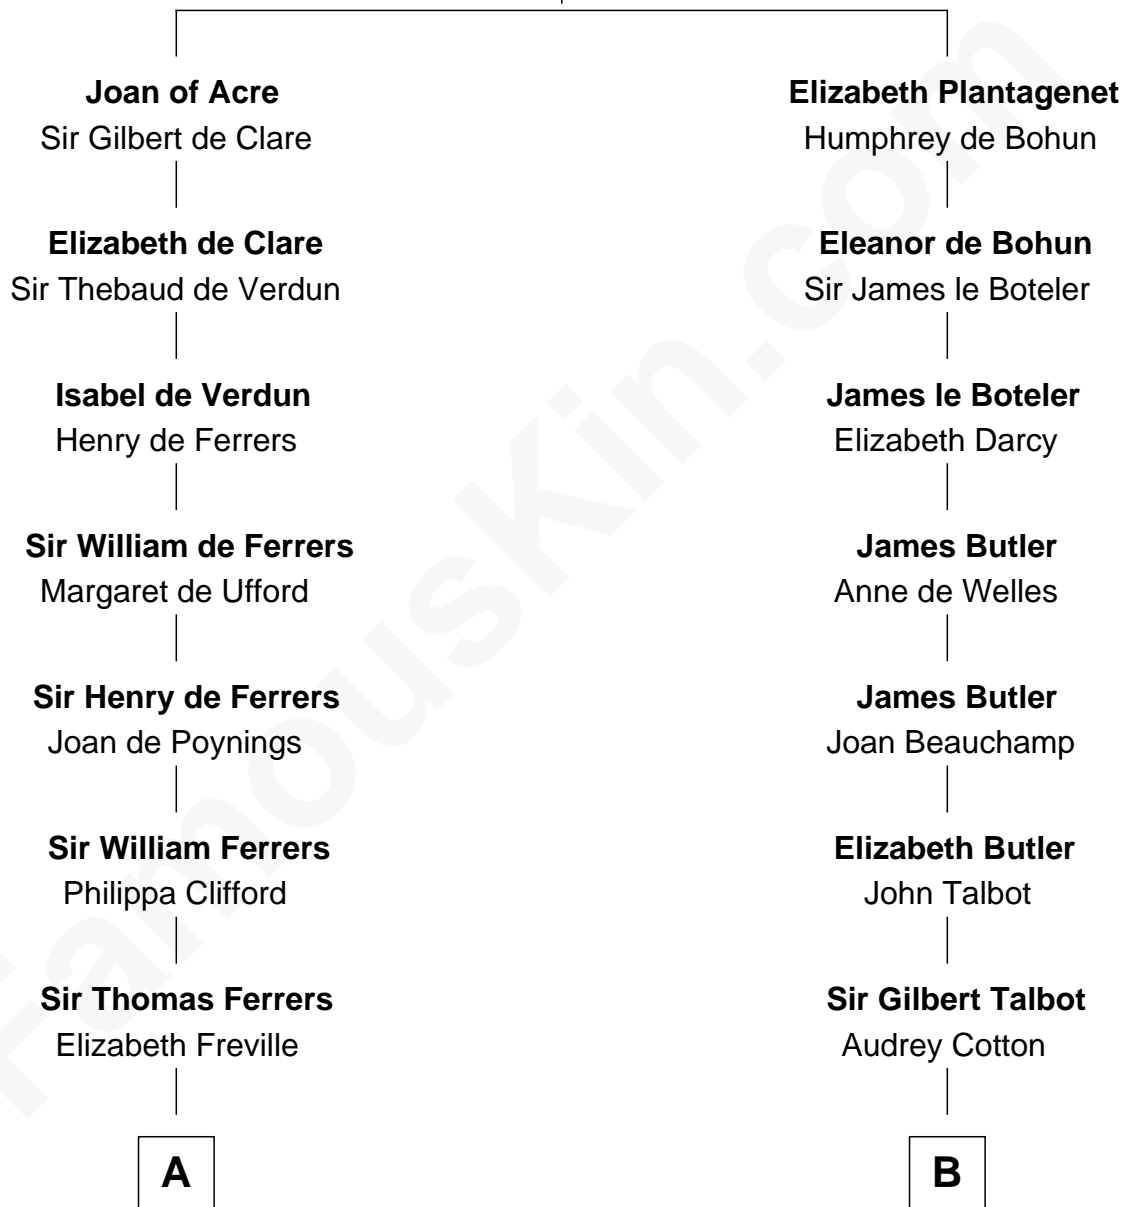

FamousKin.com Relationship Chart of

Susan B. Anthony

Women's Rights Advocate

18th cousin 1 time removed of

Jay Gould

American Railroad "Robber Baron"

King Edward I
Eleanor of Castile

FamousKin.com