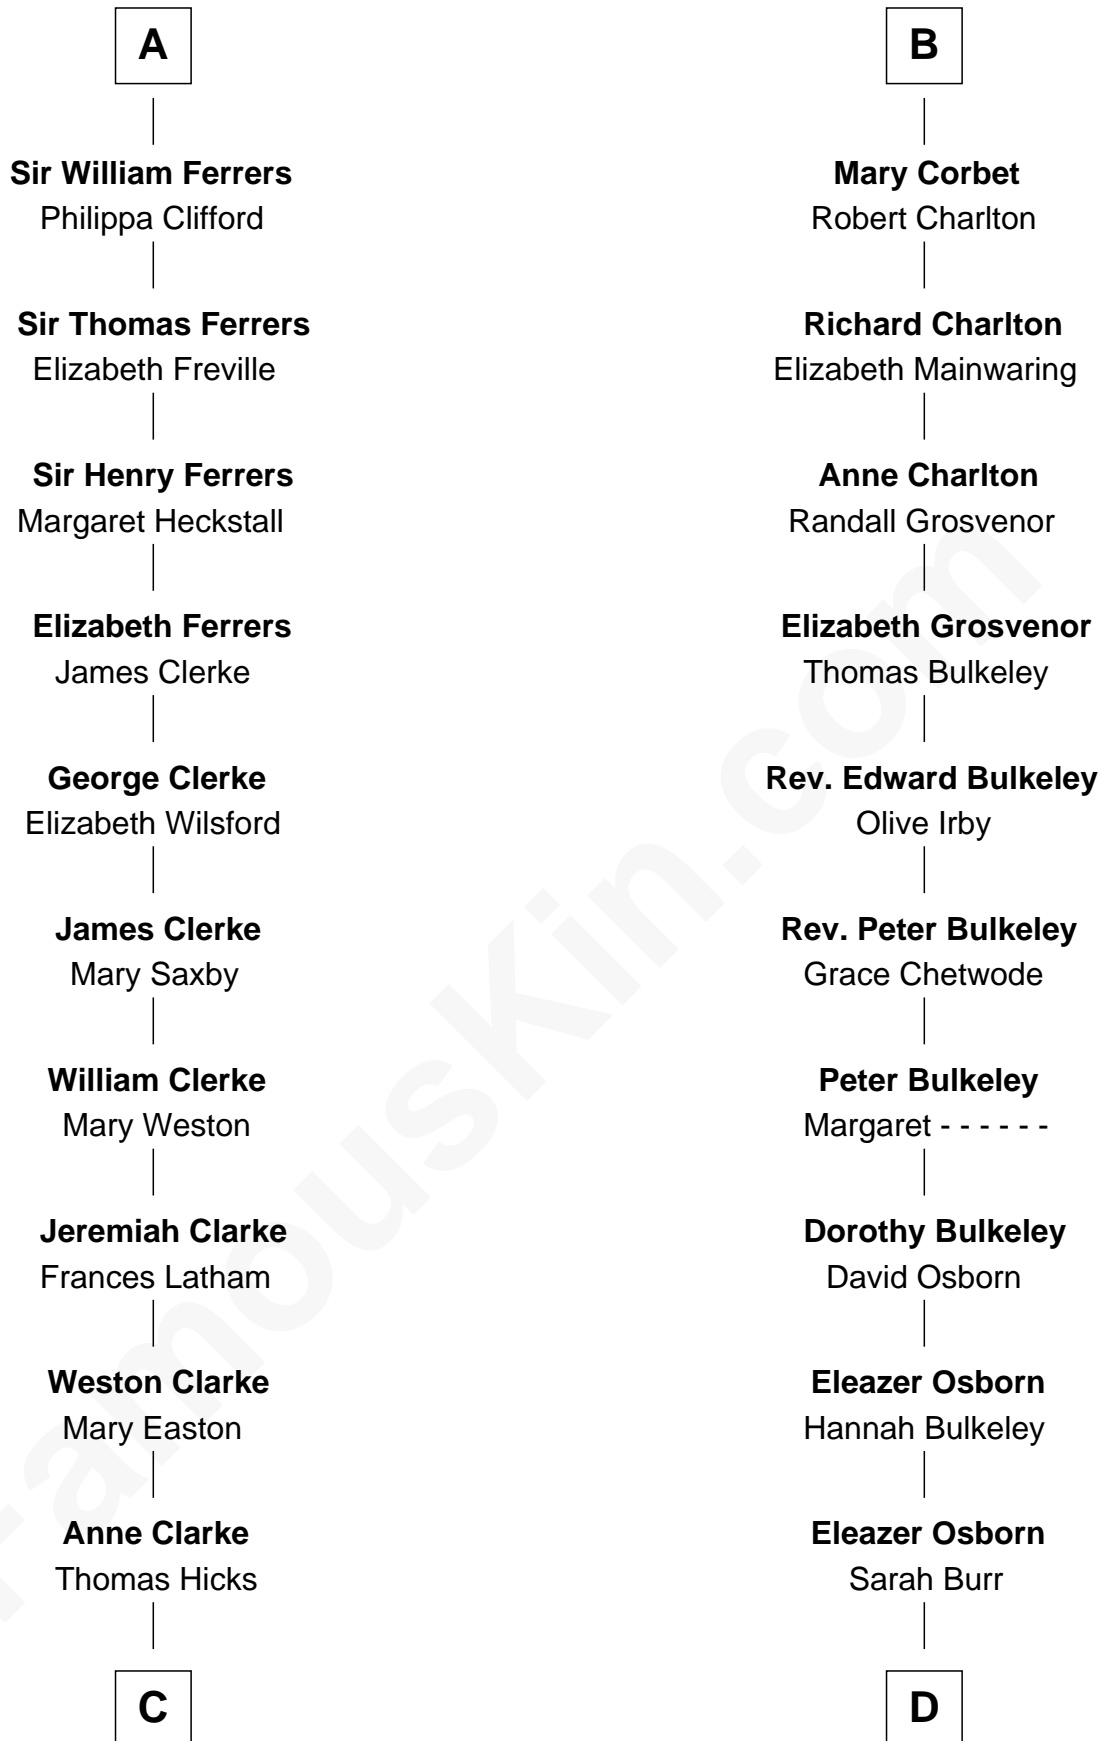

FamousKin.com Relationship Chart of

Susan B. Anthony

Women's Rights Advocate

19th cousin 2 times removed of

Jay Gould

American Railroad "Robber Baron"

Hugh de Kevelioc
Bertrade de Montfort

Agnes of Chester
Sir William de Ferrers

A

Mabel of Chester
William d'Aubenev

Nichole d'Aubenev
Sir Roger de Somery

Maud de Somery
Sir Henry de Erdington

Sir Henry de Erdington
Joan de Wolvey

Sir Giles de Erdington
Elizabeth de Tolthorpe

Margaret de Erdington
Sir Roger Corbet

Sir Robert Corbet
Margaret - - - - -

B

C

Thomas Hicks
Judith Akin

Judith Hicks
David Anthony

Humphrey Anthony
Hannah Lapham

Daniel Anthony
Lucy Read

Susan B. Anthony
Women's Rights Advocate

D

Anna Osborn
Abraham Gould

John Burr Gould
Mary More

Jay Gould
"Robber Baron"

FamousKin.com