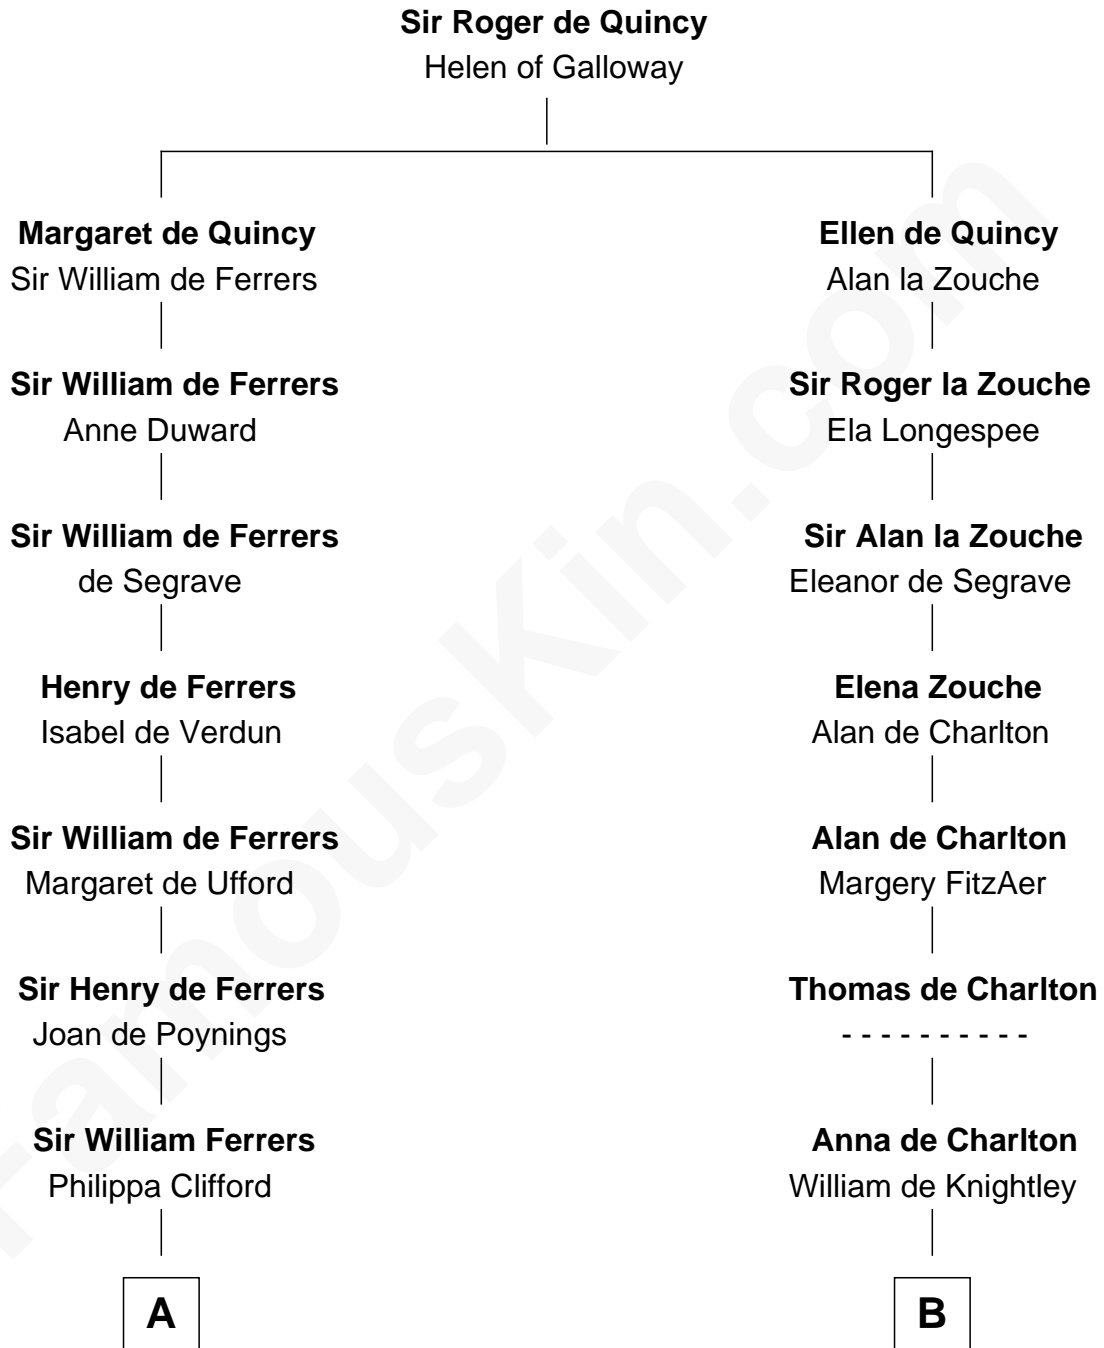

FamousKin.com Relationship Chart of

Susan B. Anthony

Women's Rights Advocate

20th cousin of

Jay Gould

American Railroad "Robber Baron"

C

Judith Hicks
David Anthony

Humphrey Anthony
Hannah Lapham

Daniel Anthony
Lucy Read

Susan B. Anthony
Women's Rights Advocate

D

Eleazer Osborn
Sarah Burr

Anna Osborn
Abraham Gould

John Burr Gould
Mary More

Jay Gould
"Robber Baron"