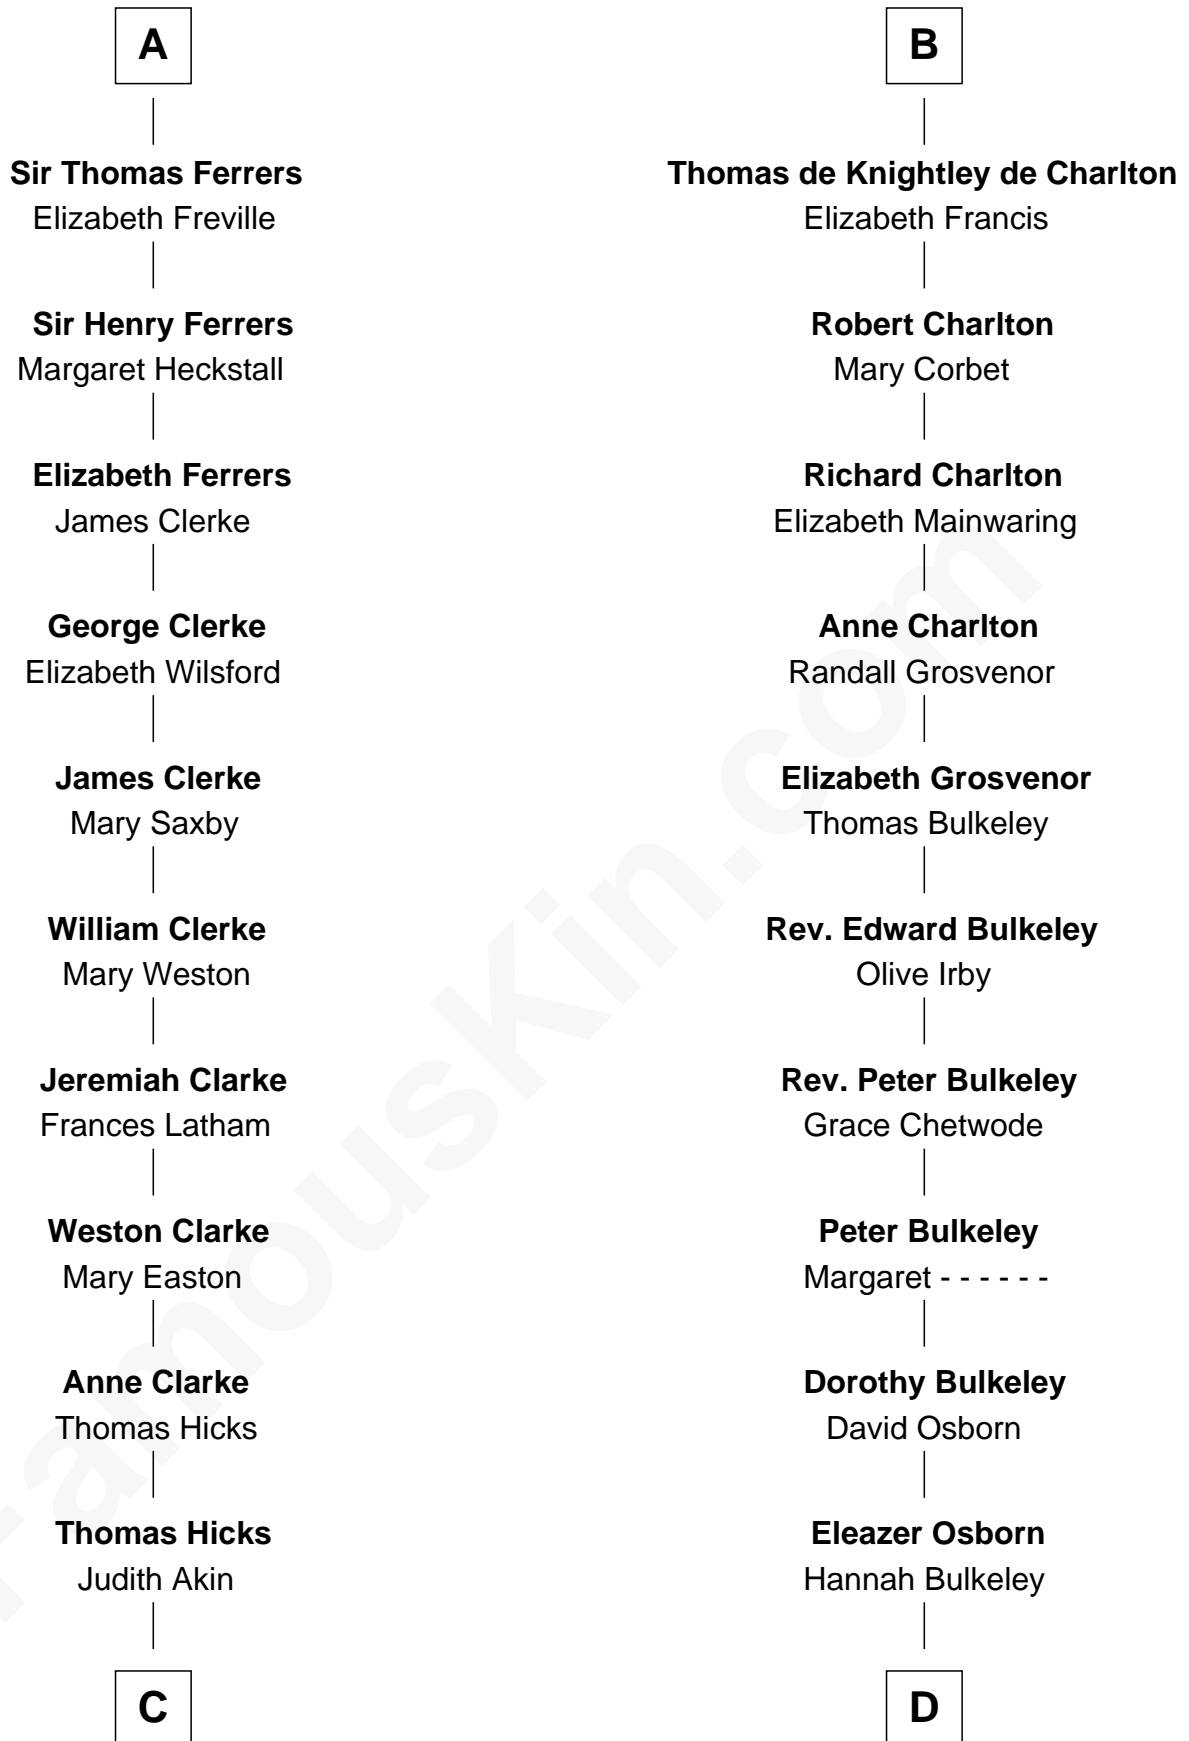

FamousKin.com Relationship Chart of

Susan B. Anthony

Women's Rights Advocate

20th cousin of

Jay Gould

American Railroad "Robber Baron"

C

Judith Hicks
David Anthony

Humphrey Anthony
Hannah Lapham

Daniel Anthony
Lucy Read

Susan B. Anthony
Women's Rights Advocate

D

Eleazer Osborn
Sarah Burr

Anna Osborn
Abraham Gould

John Burr Gould
Mary More

Jay Gould
"Robber Baron"