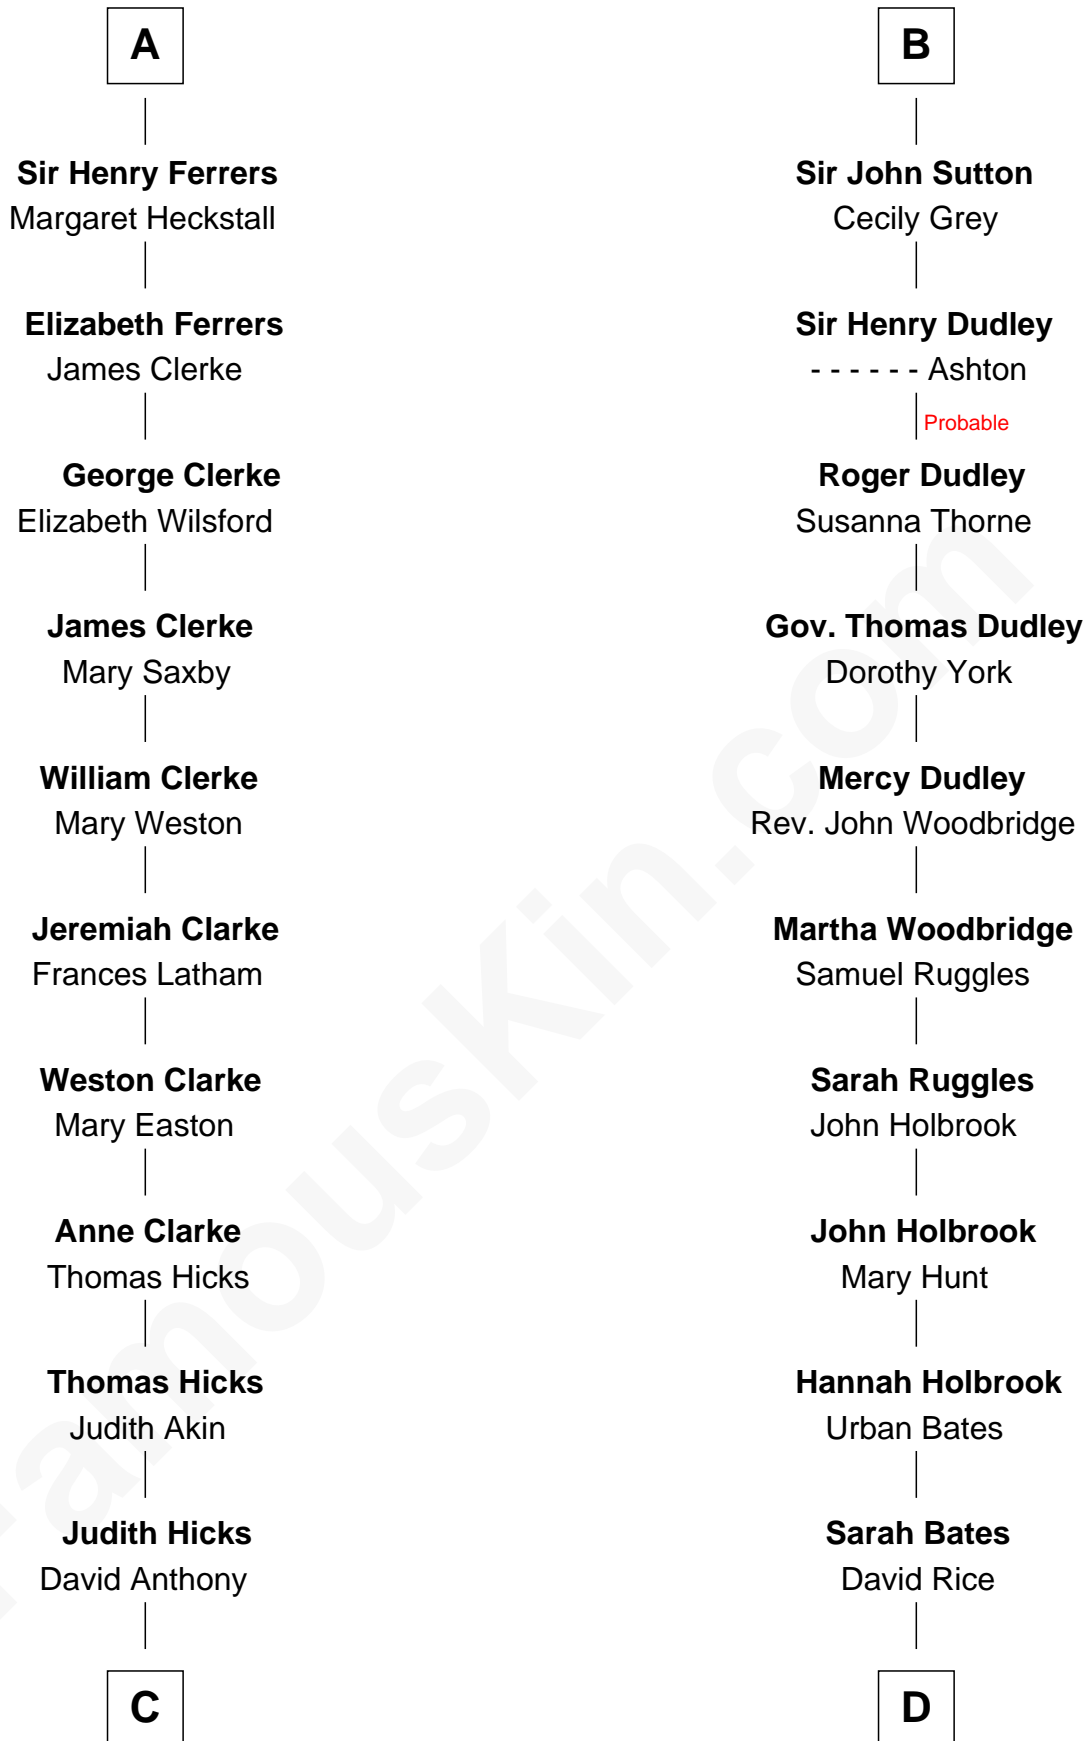

FamousKin.com Relationship Chart of

Susan B. Anthony

Women's Rights Advocate

18th cousin 1 time removed of

William Marsh Rice

Founder of Rice University

FamousKin.com