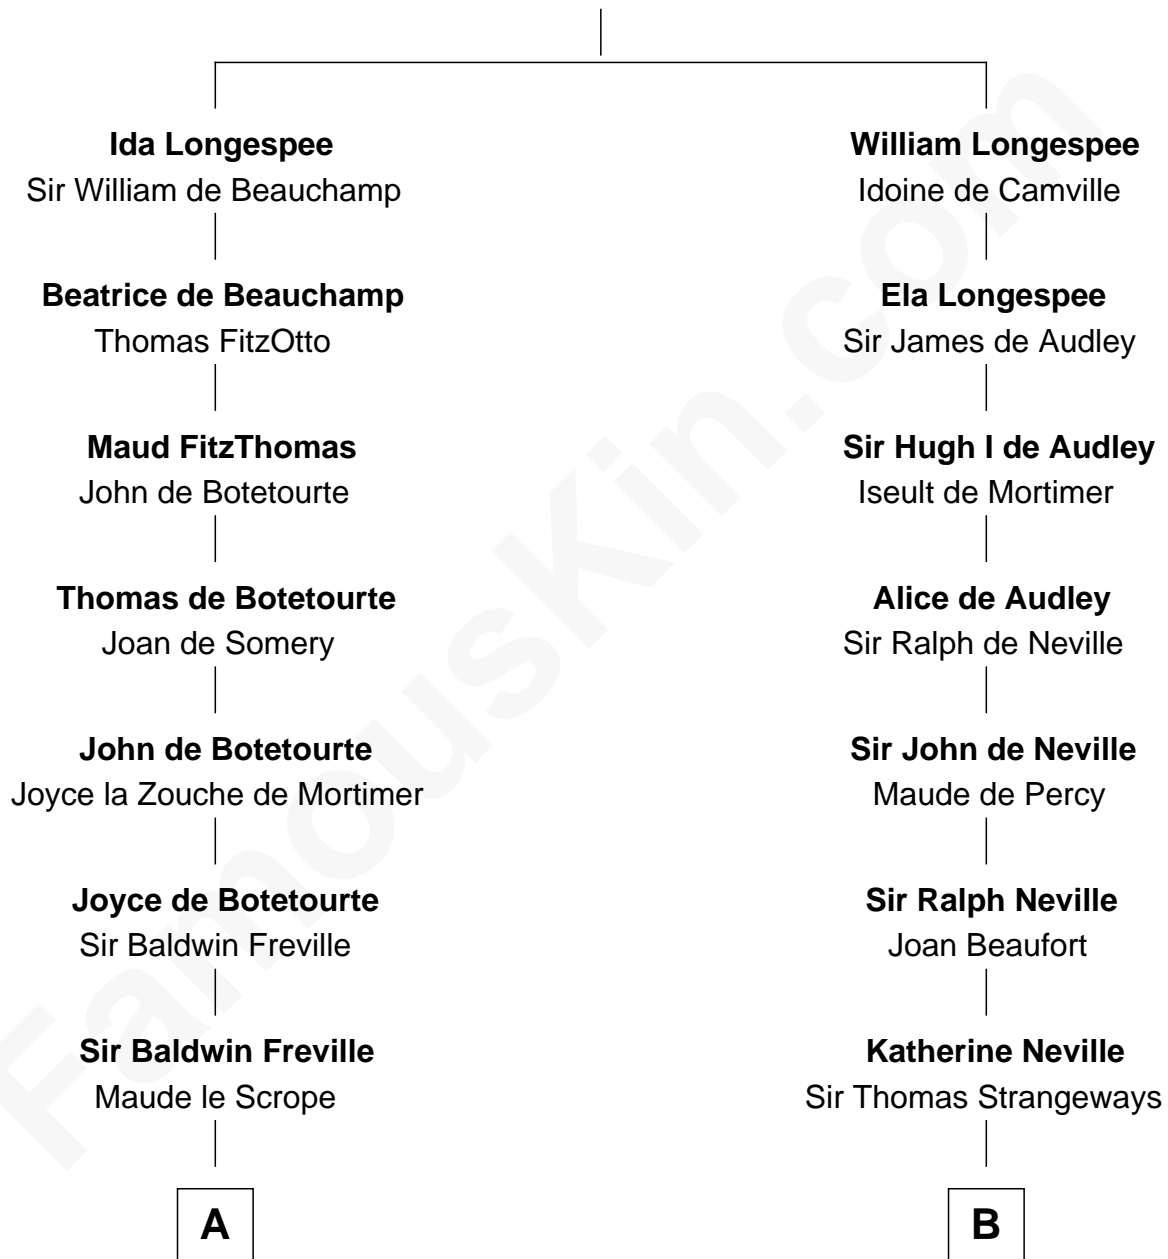

# FamousKin.com Relationship Chart of

**Susan B. Anthony**

*Women's Rights Advocate*

20th cousin of

**William Marsh Rice**

*Founder of Rice University*

**Sir William Longespee**

Ela of Salisbury

**C**

**Judith Hicks**  
David Anthony

**Humphrey Anthony**  
Hannah Lapham

**Daniel Anthony**  
Lucy Read

**Susan B. Anthony**  
*Women's Rights Advocate*

**D**

**Hannah Holbrook**  
Urban Bates

**Sarah Bates**  
David Rice

**David Rice**  
Patty Hall

**William Marsh Rice**  
*Founder of Rice University*