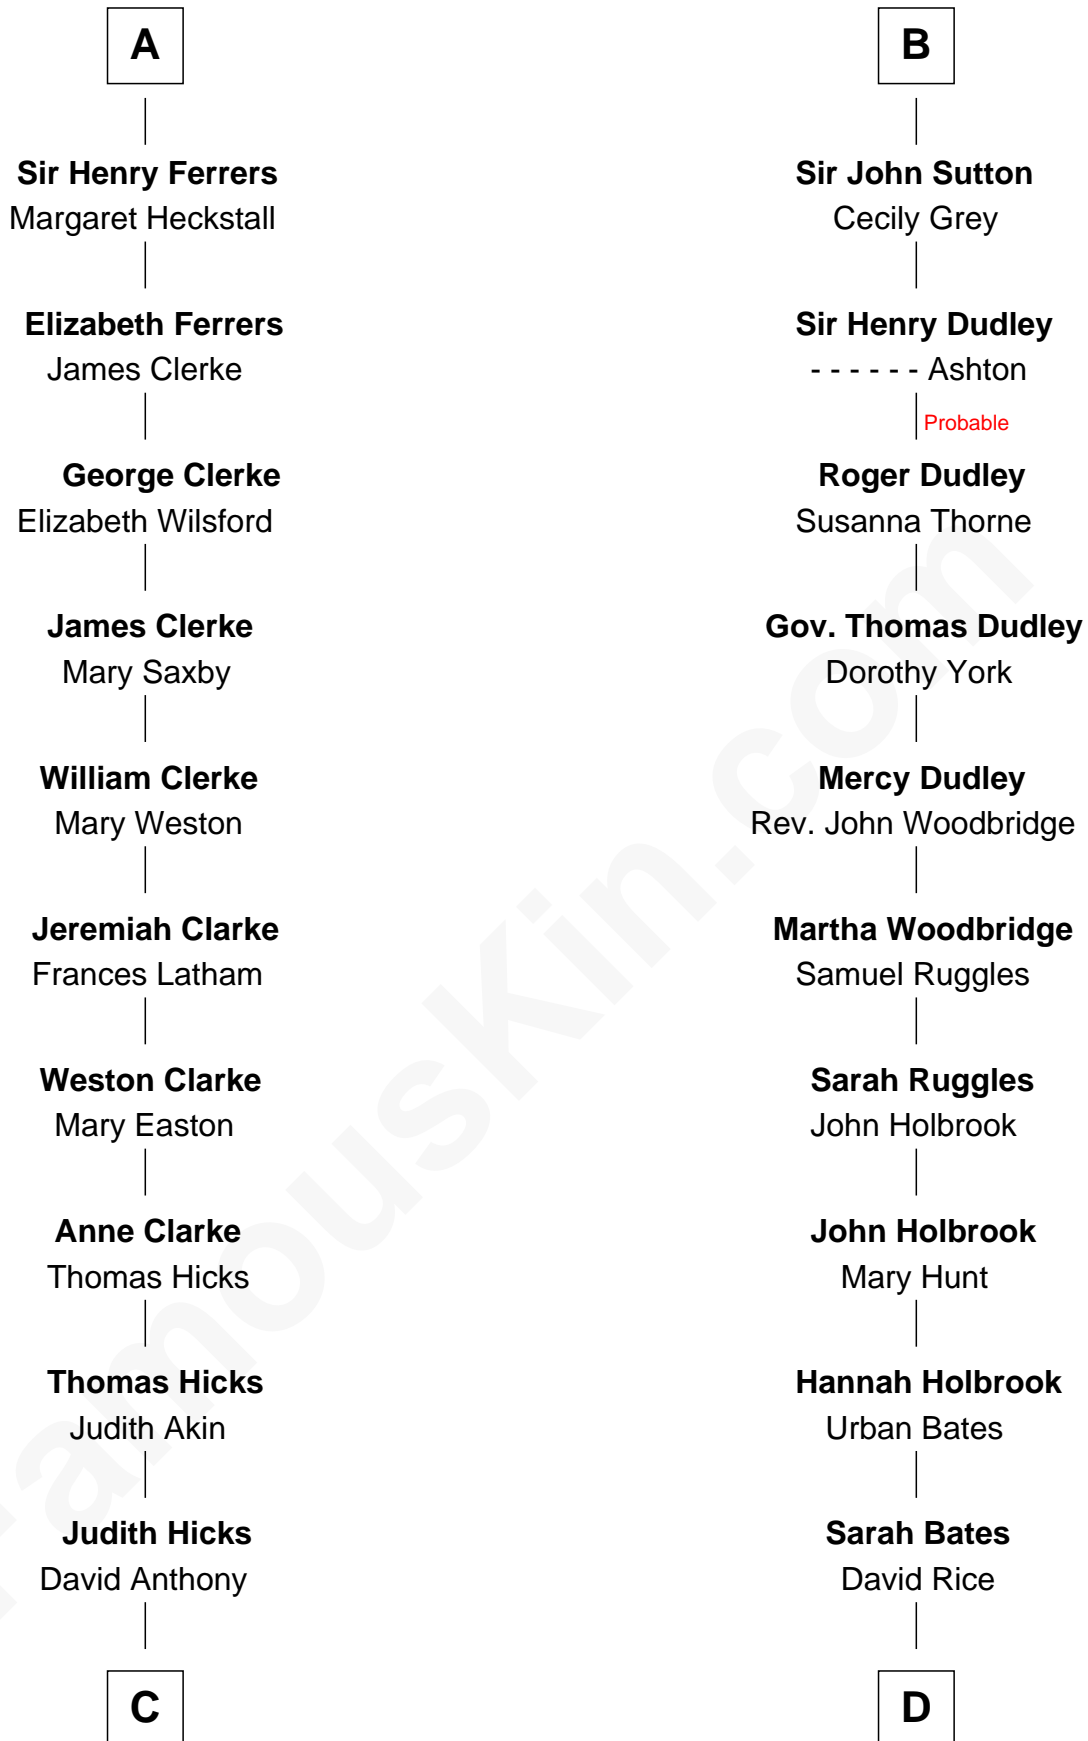

FamousKin.com Relationship Chart of

Susan B. Anthony

Women's Rights Advocate

18th cousin 1 time removed of

William Marsh Rice

Founder of Rice University

Sir William de Ferrers

Margaret de Quincy

Sir William de Ferrers

Anne Duward

Sir William de Ferrers

de Segrave

Henry de Ferrers

Isabel de Verdun

Sir William de Ferrers

Margaret de Ufford

Sir Thomas de Berkeley

Sir Maurice de Berkeley

Eve la Zouche

Thomas de Berkeley

Katherine de Clyvedon

Sir John Berkeley

Elizabeth Betteshorne

Elizabeth Berkeley

Sir John Sutton

Sir Edmund Sutton

Joyce Tiptoft

Sir Edward Sutton

Cecily Willoughby

B

FamousKin.com