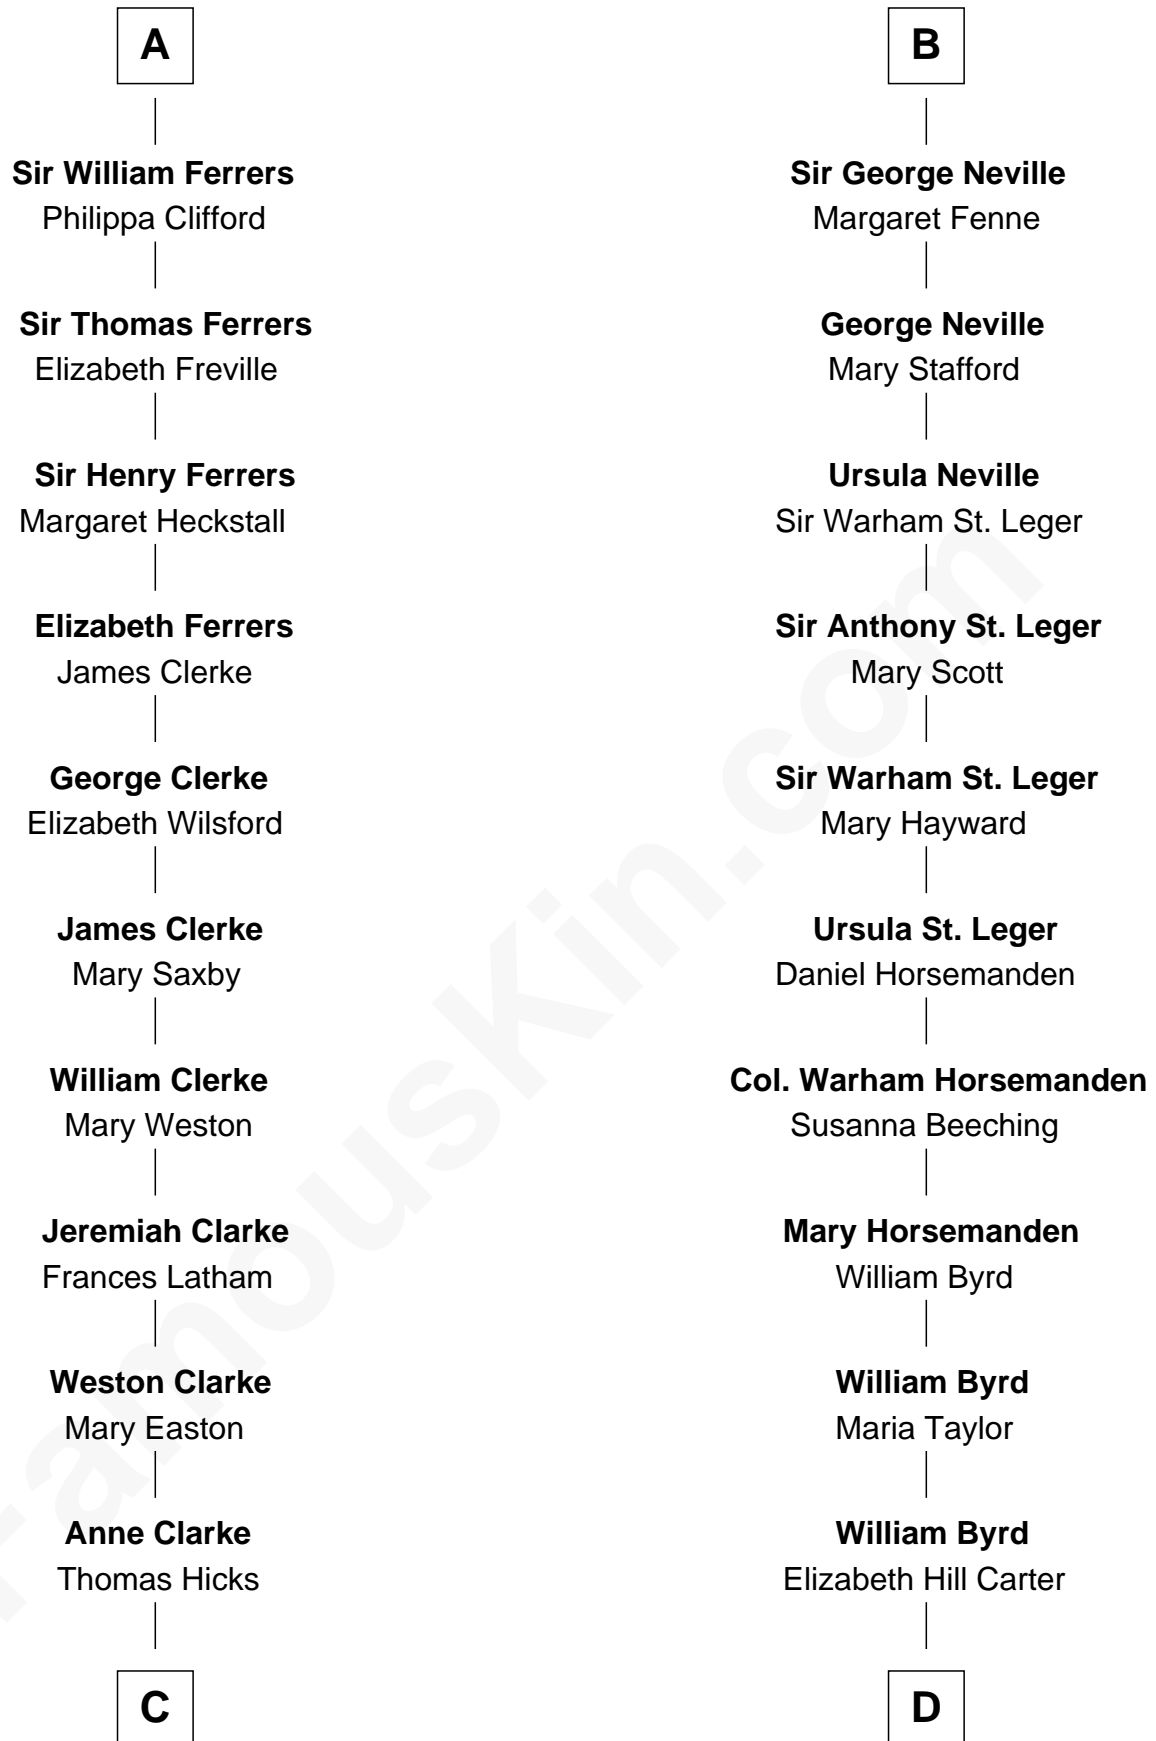

# FamousKin.com Relationship Chart of

**Susan B. Anthony**

*Women's Rights Advocate*

21st cousin of

**Harry F. Byrd**

*50th Governor of Virginia*

**John, King of England**

Isabelle of Angoulême

Eleanor of Provence

**Edward I, King of England**

Eleanor of Castile

**Edward II, King of England**

Isabella of France

**Edward III, King of England**

Philippa of Hainault

**John of Gaunt**

Katherine Roet

**Joan Beaufort**

Sir Ralph Neville

**Sir Edward Neville**

Elizabeth de Beauchamp

**B**

**C**

**Thomas Hicks**

Judith Akin

**Judith Hicks**

David Anthony

**Humphrey Anthony**

Hannah Lapham

**Daniel Anthony**

Lucy Read

**Susan B. Anthony**