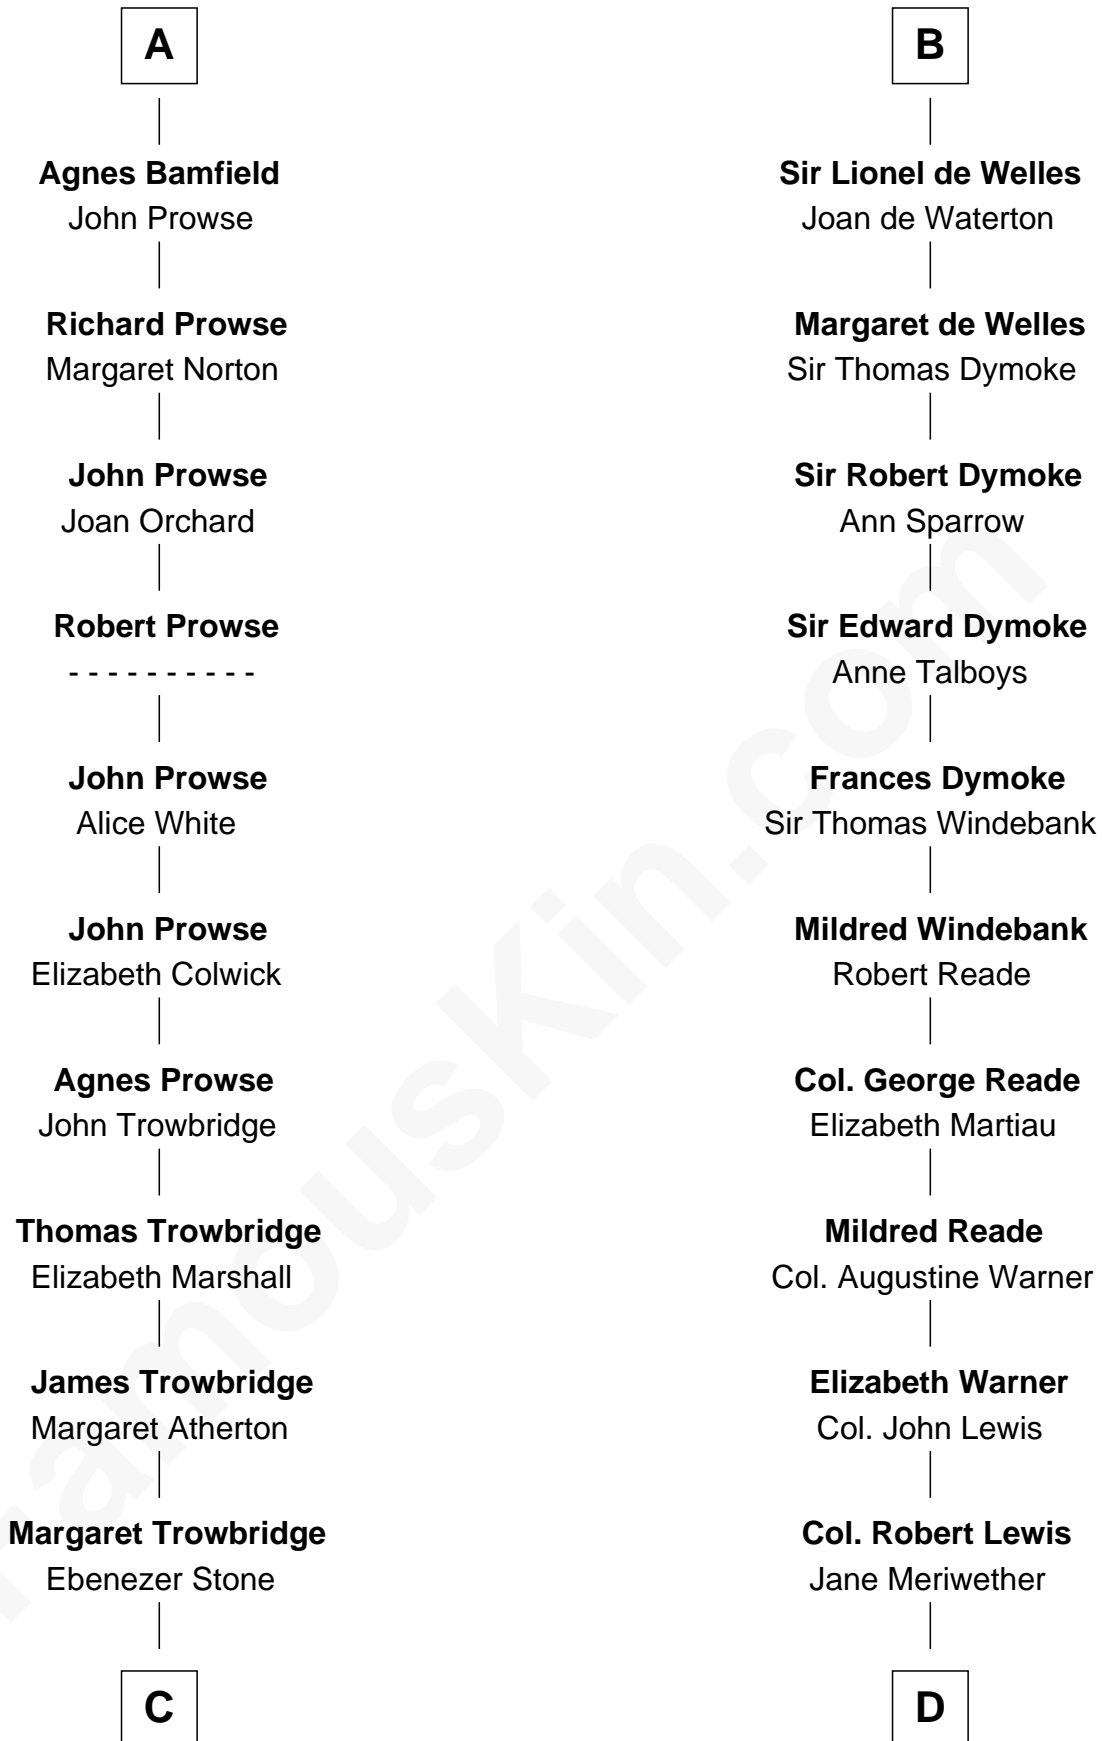

FamousKin.com Relationship Chart of

Susan B. Anthony

Women's Rights Advocate

18th cousin 3 times removed of

Meriwether Lewis

Lewis and Clark Expedition

Sir Geoffrey FitzPiers

Aveline de Clare

C

Mindwell Stone
Ebenezer Woodward

Mary Woodward
Jonathan Richardson

Susannah Richardson
Daniel Read

Lucy Read
Daniel Anthony

Susan B. Anthony
Women's Rights Advocate

D

William Lewis
Lucy Meriwether

Meriwether Lewis
Lewis and Clark Expedition

FamousKin.com