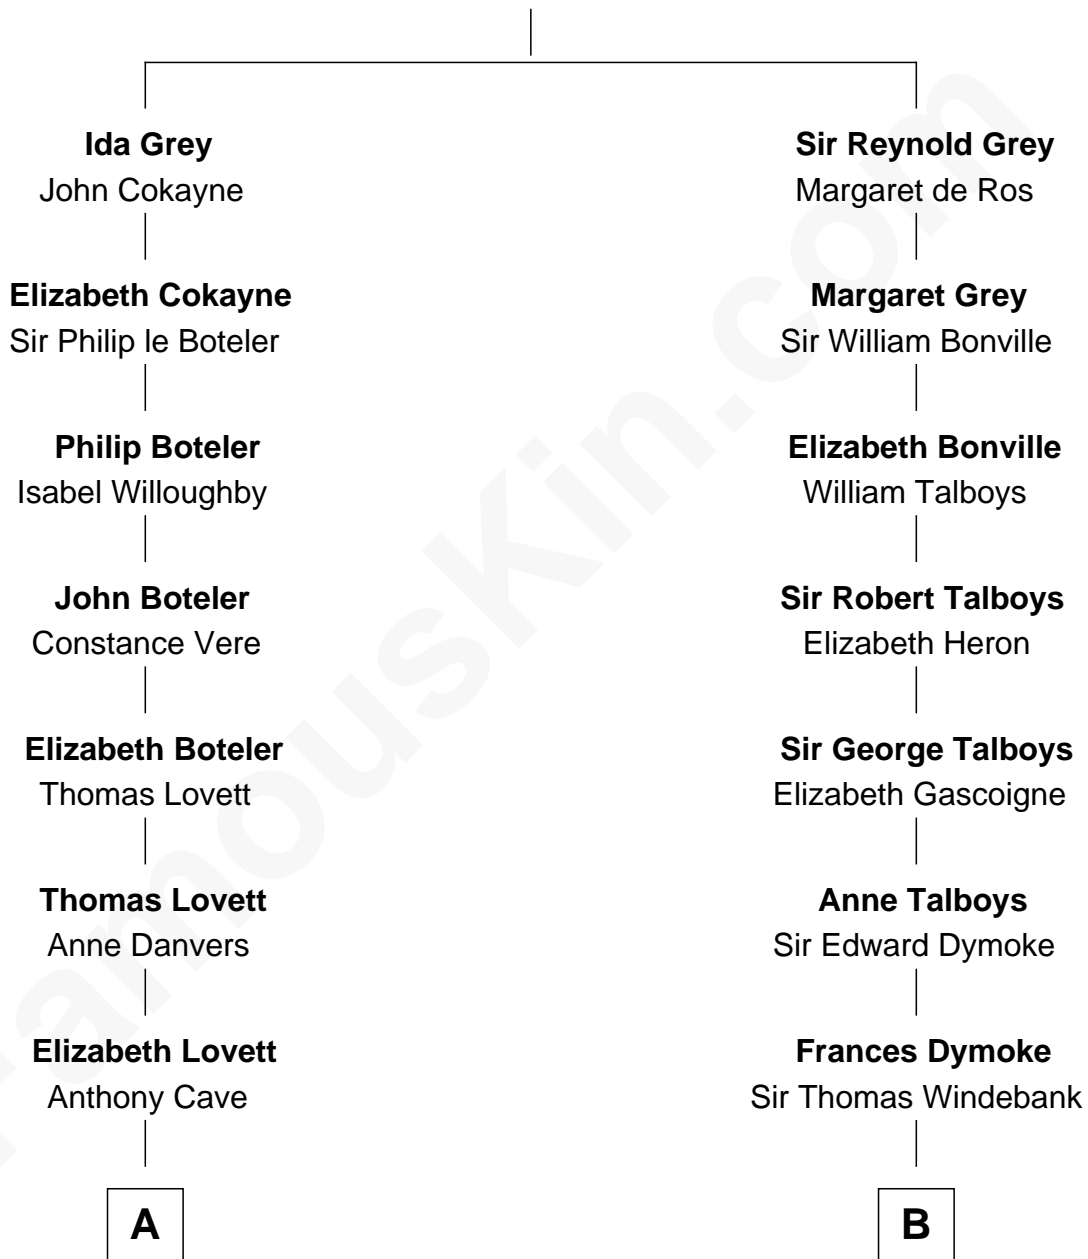

# FamousKin.com Relationship Chart of

**Susan B. Anthony**

*Women's Rights Advocate*

13th cousin 3 times removed of

**Meriwether Lewis**

*Lewis and Clark Expedition*

**Sir Reynold de Grey**

Eleanor le Strange

**A**

**Mary Cave**  
Sir Jerome Weston

**Mary Weston**  
William Clerke

**Jeremiah Clarke**  
Frances Latham

**Weston Clarke**  
Mary Easton

**Anne Clarke**  
Thomas Hicks

**Thomas Hicks**  
Judith Akin

**Judith Hicks**  
David Anthony

**Humphrey Anthony**  
Hannah Lapham

**Daniel Anthony**  
Lucy Read

**Susan B. Anthony**  
*Women's Rights Advocate*

**B**

**Mildred Windebank**  
Robert Reade

**Col. George Reade**  
Elizabeth Martiau

**Mildred Reade**  
Col. Augustine Warner

**Elizabeth Warner**  
Col. John Lewis

**Col. Robert Lewis**  
Jane Meriwether

**William Lewis**  
Lucy Meriwether

**Meriwether Lewis**  
*Lewis and Clark Expedition*