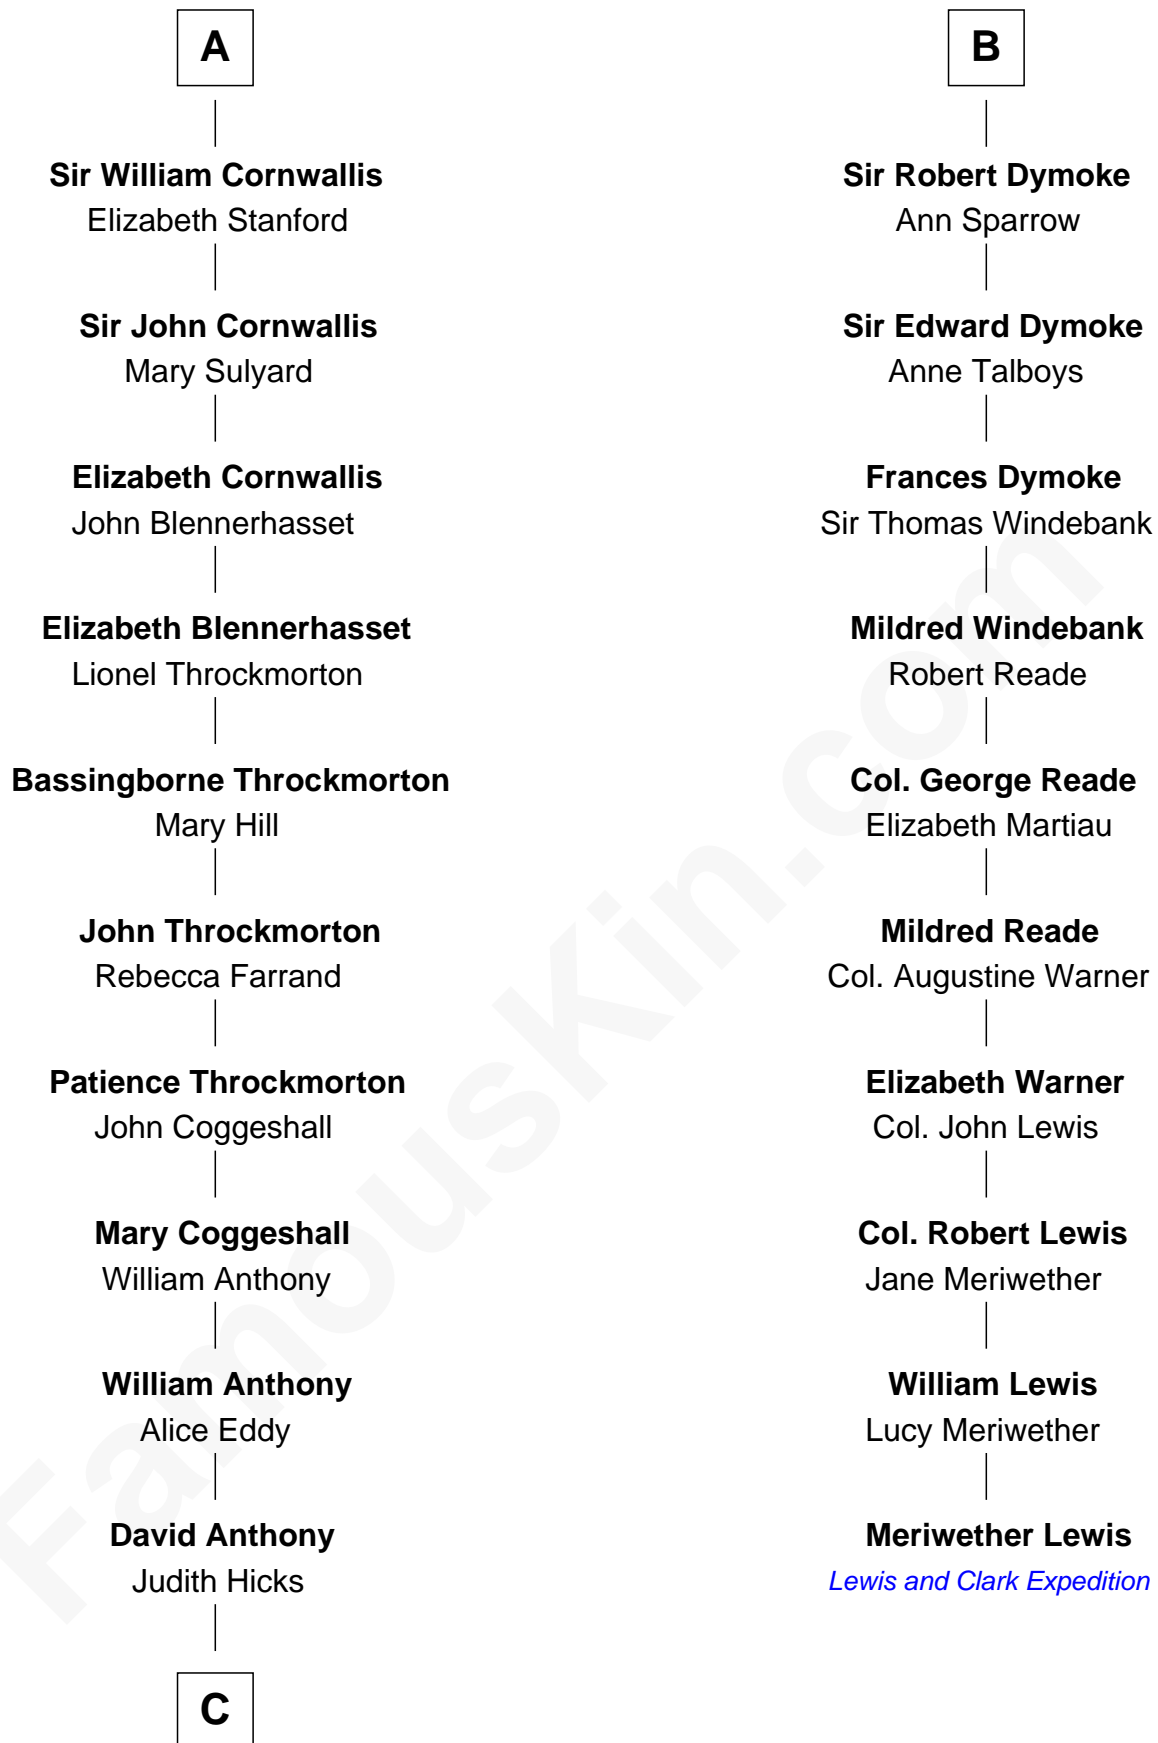

FamousKin.com

Relationship Chart of

Susan B. Anthony

Women's Rights Advocate

16th cousin 3 times removed of

Meriwether Lewis

Lewis and Clark Expedition

C

—
Humphrey Anthony

Hannah Lapham

—
Daniel Anthony

Lucy Read

—
Susan B. Anthony

Women's Rights Advocate

FamousKin.com