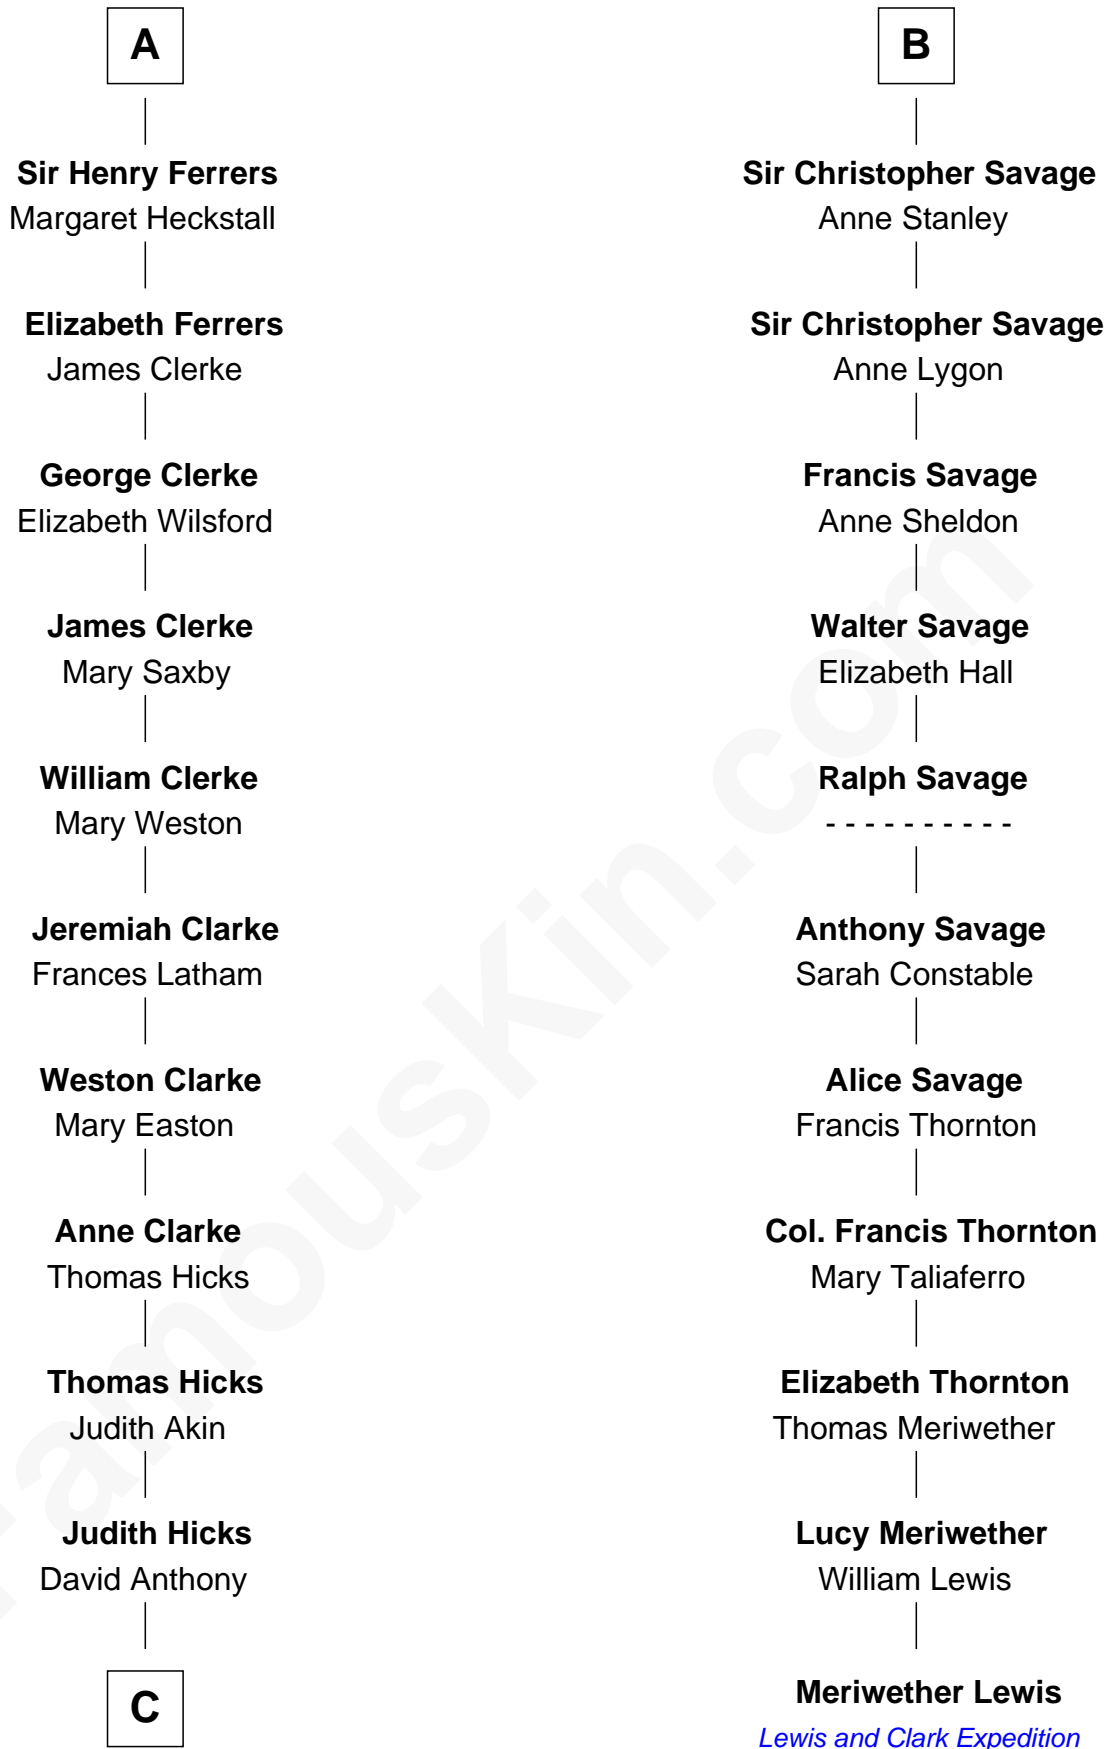

FamousKin.com Relationship Chart of

Susan B. Anthony

Women's Rights Advocate

17th cousin 2 times removed of

Meriwether Lewis

Lewis and Clark Expedition

Sir Humphrey de Bohun

Eleanor de Braiose

Sir Thomas Ferrers
Elizabeth Freville

A

Humphrey de Bohun
Maud de Fiennes

Humphrey de Bohun
Elizabeth Plantagenet

Sir William de Bohun
Elizabeth de Badlesmere

Elizabeth de Bohun
Sir Richard Fitzalan

Elizabeth Fitzalan
Sir Robert Goushill

Joan Goushill
Sir Thomas Stanley

Katherine Stanley
Sir John Savage

B

C

—
Humphrey Anthony

Hannah Lapham

—
Daniel Anthony

Lucy Read