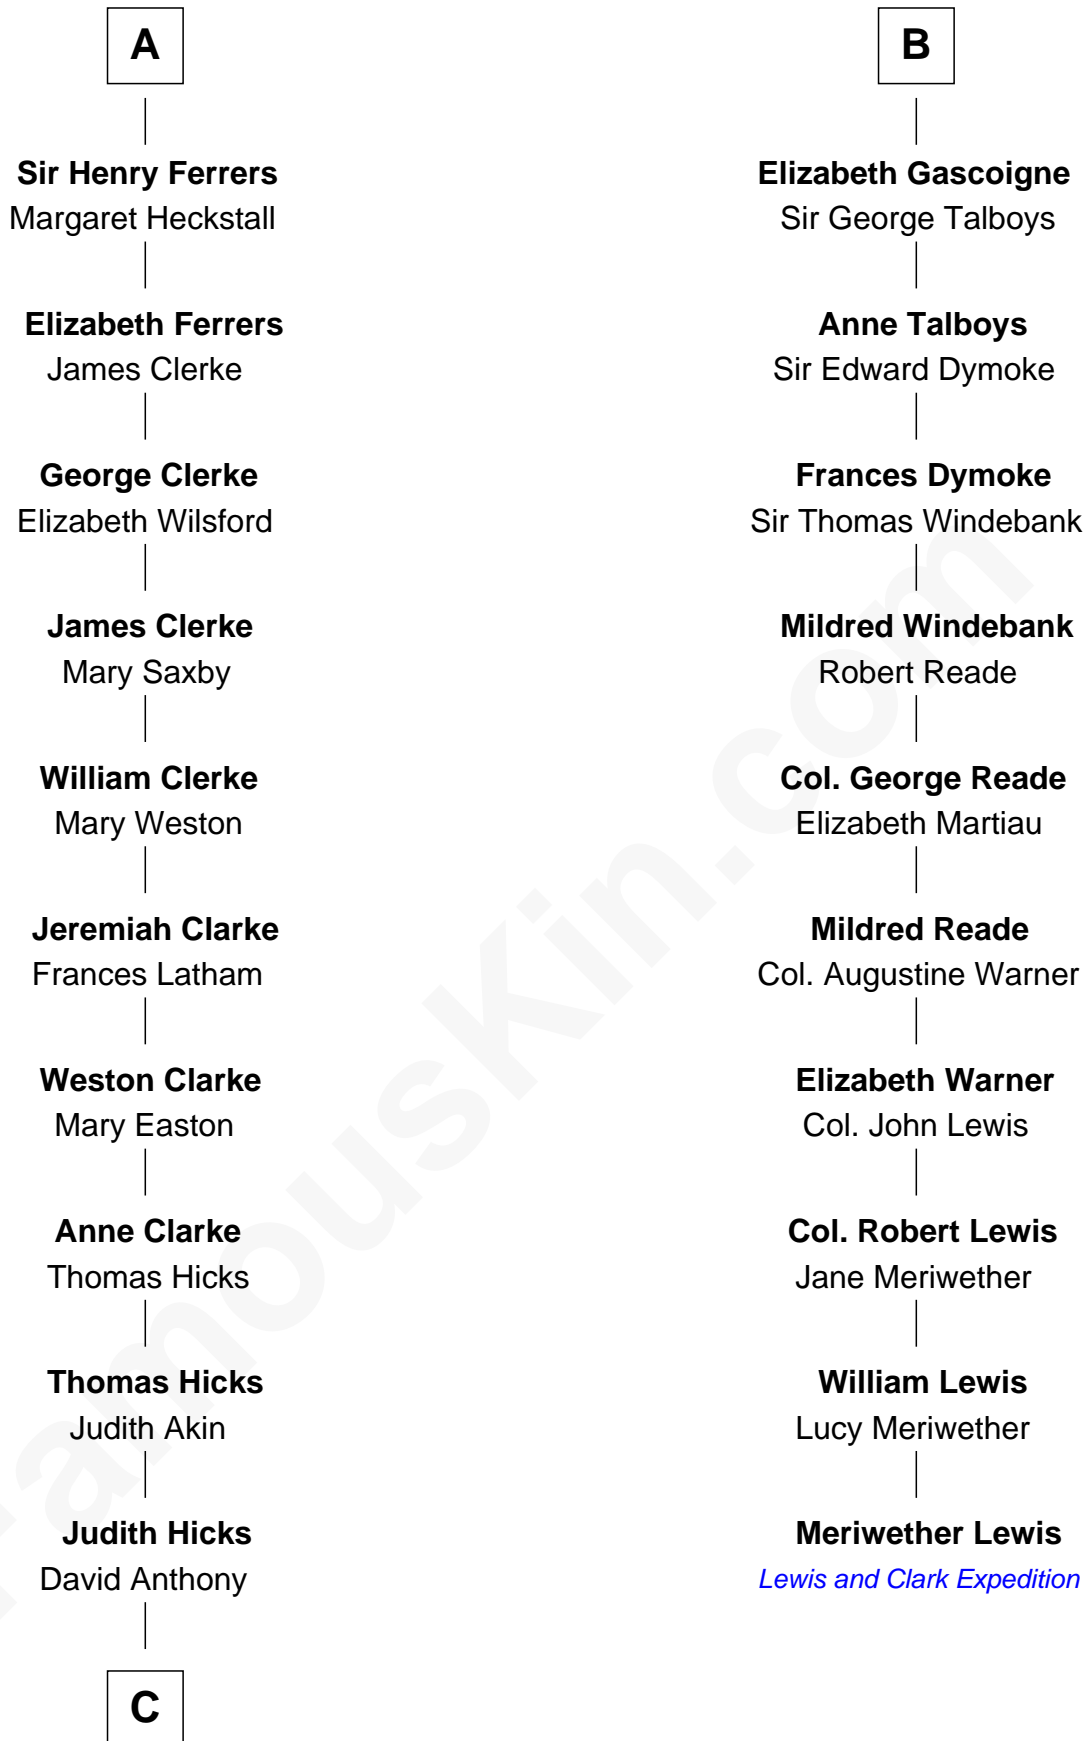

# FamousKin.com Relationship Chart of

**Susan B. Anthony**

*Women's Rights Advocate*

16th cousin 3 times removed of

**Meriwether Lewis**

*Lewis and Clark Expedition*

**C**

—  
**Humphrey Anthony**

Hannah Lapham

—  
**Daniel Anthony**

Lucy Read

—  
**Susan B. Anthony**

*Women's Rights Advocate*

FamousKin.com