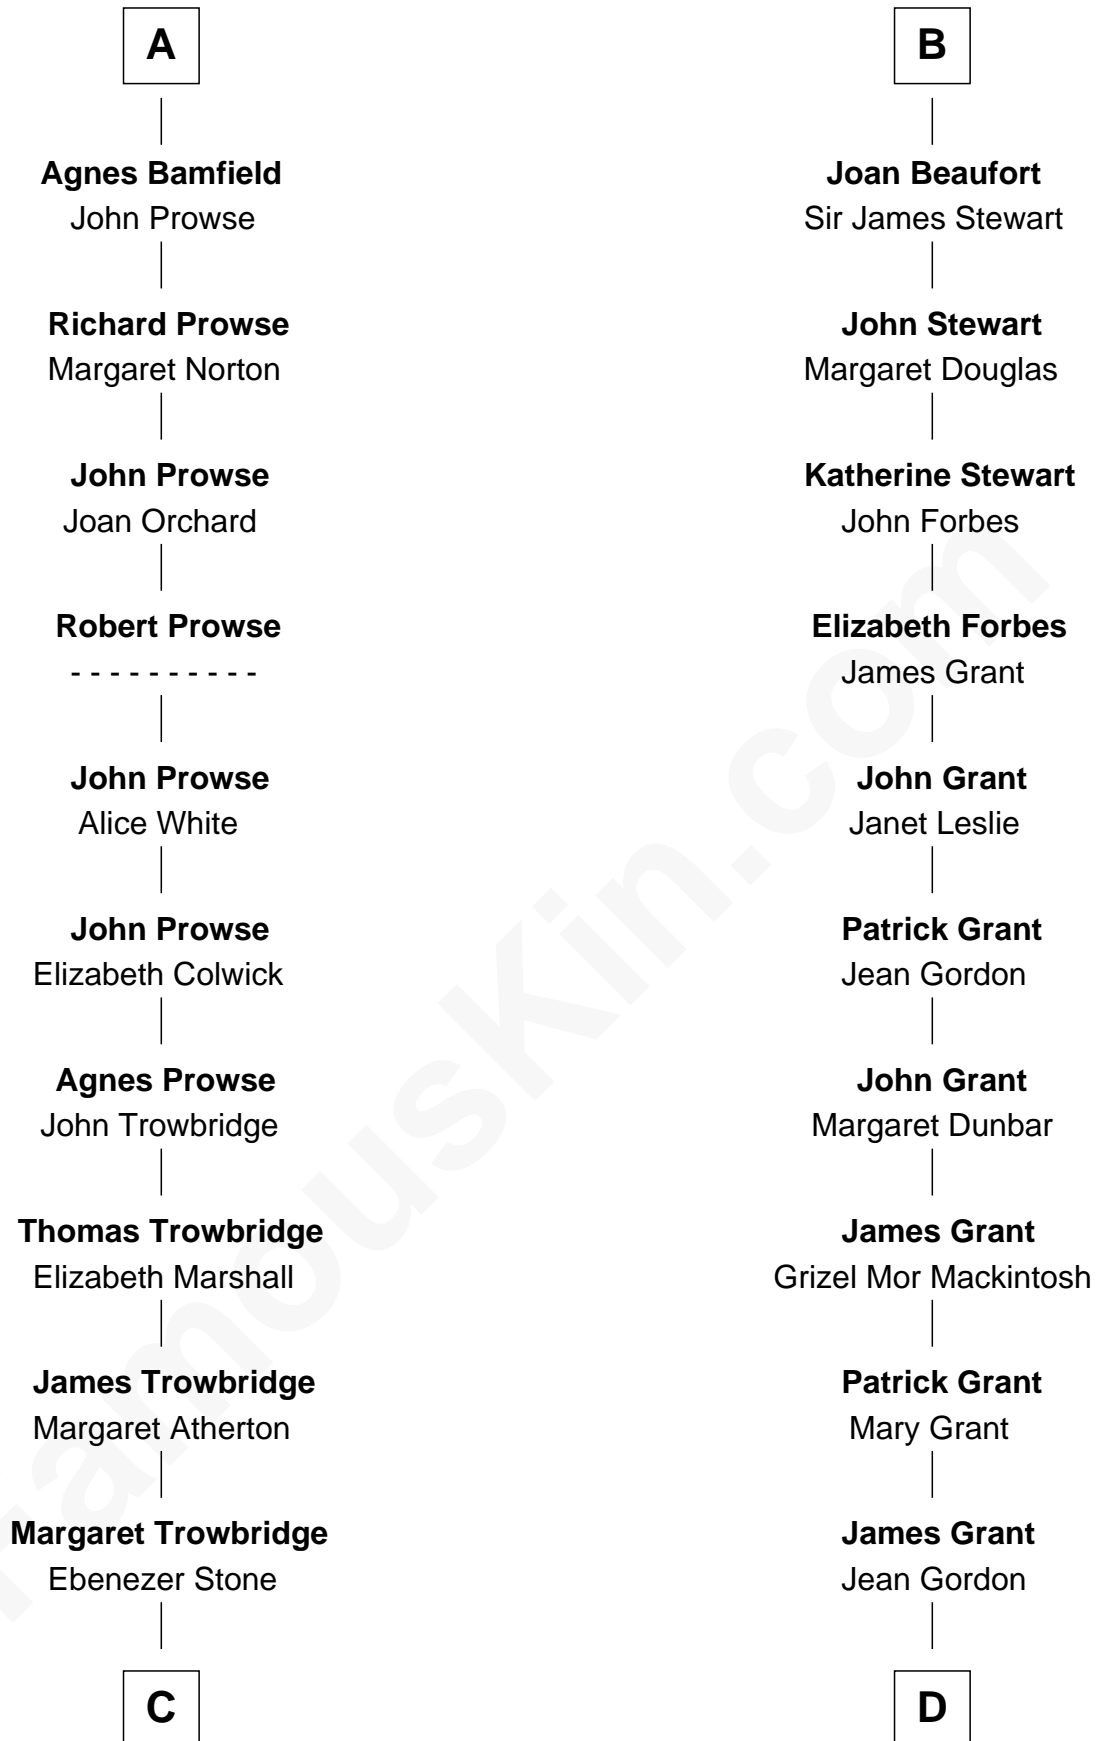

FamousKin.com Relationship Chart of

Susan B. Anthony

Women's Rights Advocate

21st cousin of

Lytton Strachey

Author and Co-Founder of Bloomsbury Group

Sir Geoffrey FitzPiers

Aveline de Clare

C

Mindwell Stone
Ebenezer Woodward

Mary Woodward
Jonathan Richardson

Susannah Richardson
Daniel Read

Lucy Read
Daniel Anthony

Susan B. Anthony
Women's Rights Advocate

D

William Grant
Elizabeth Raper