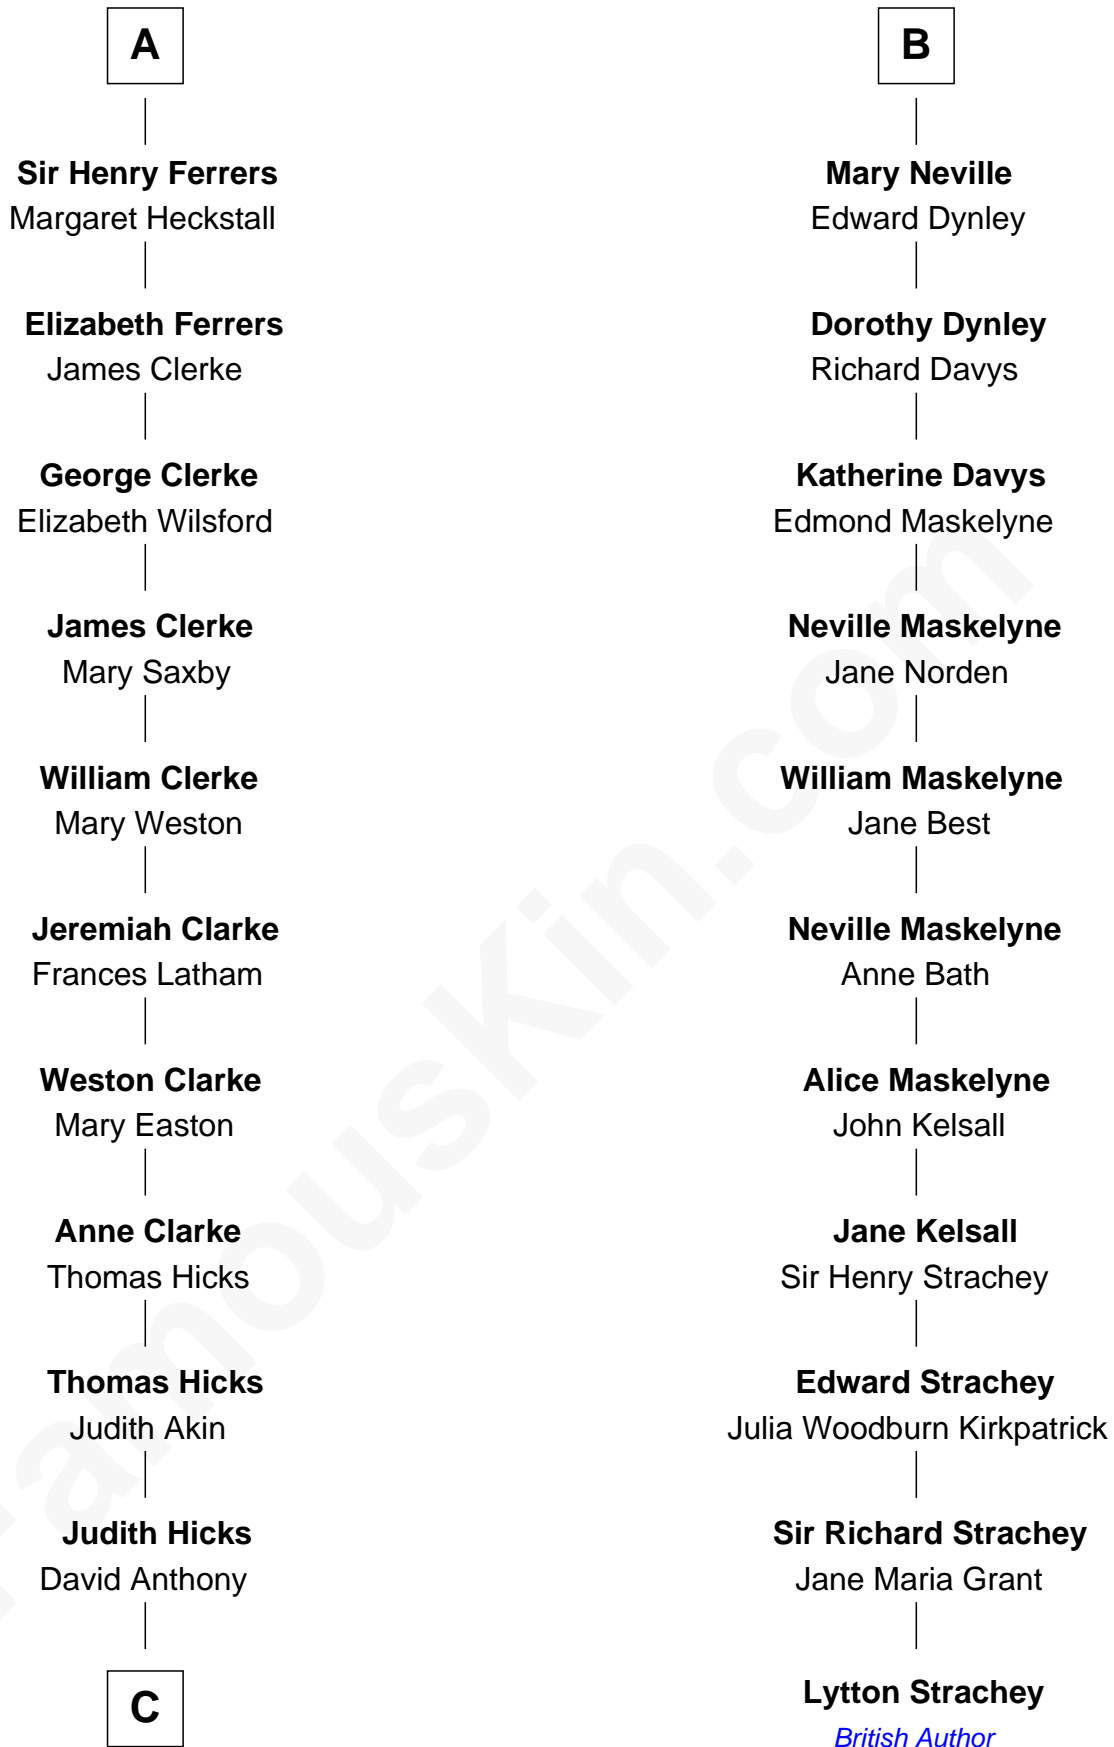

FamousKin.com Relationship Chart of

Susan B. Anthony

Women's Rights Advocate

17th cousin 2 times removed of

Lytton Strachey

Author and Co-Founder of Bloomsbury Group

King Edward I
Eleanor of Castile

C

—
Humphrey Anthony

Hannah Lapham

—
Daniel Anthony

Lucy Read

—
Susan B. Anthony

Women's Rights Advocate

FamousKin.com