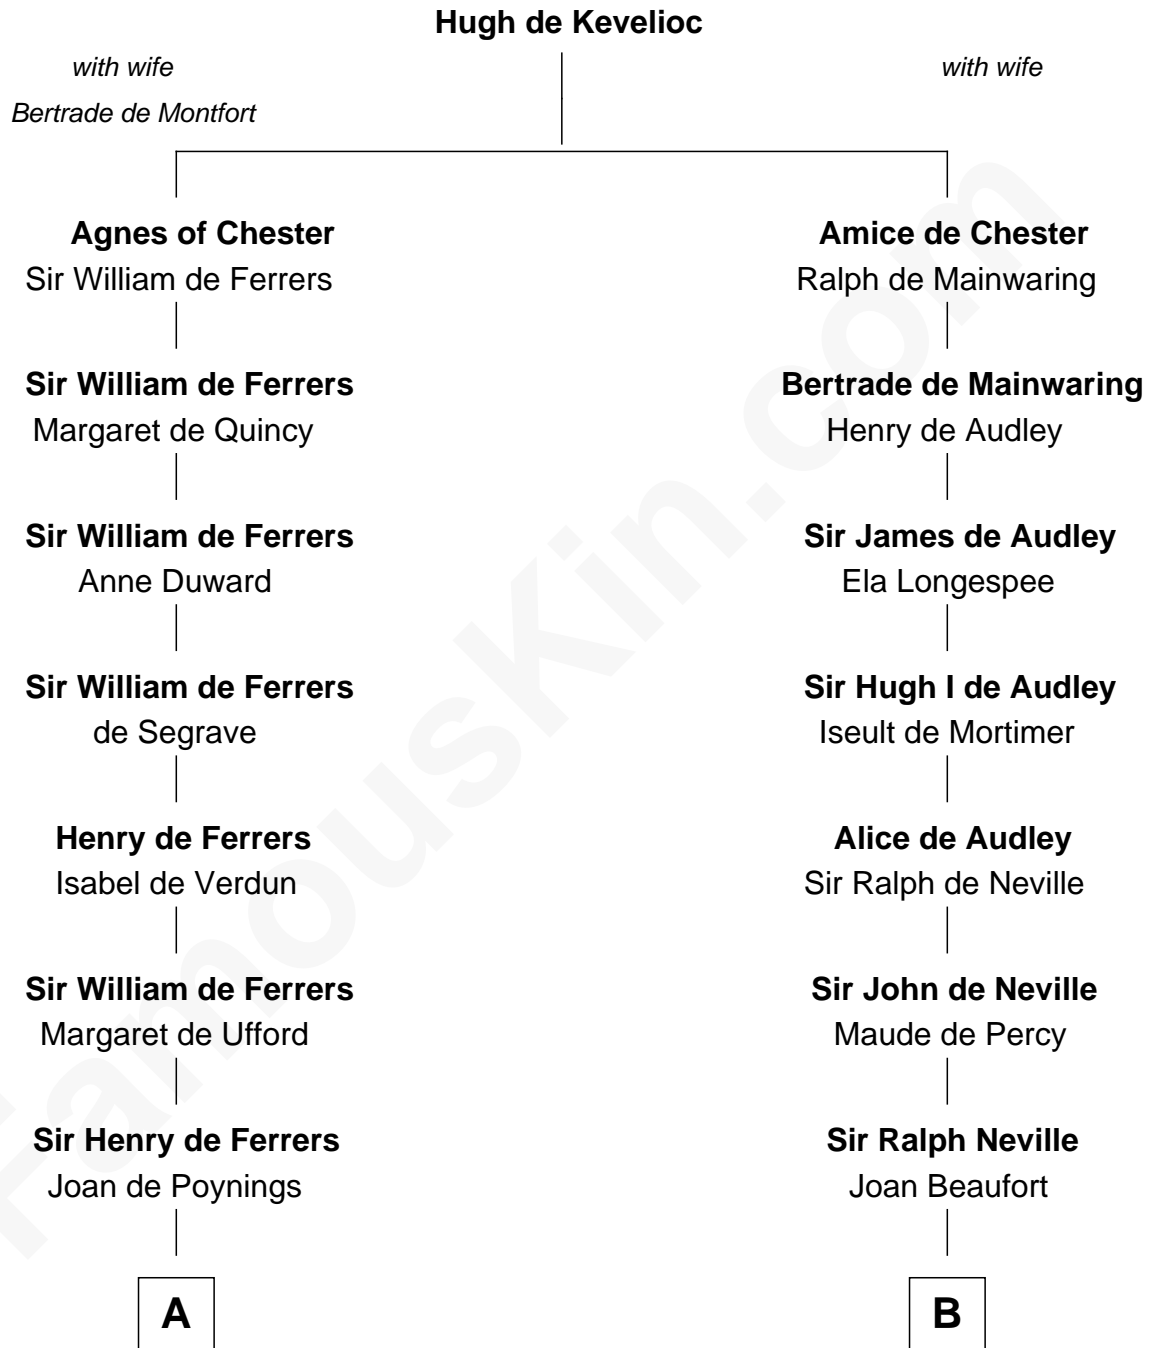

FamousKin.com Relationship Chart of

Susan B. Anthony

Women's Rights Advocate

20th cousin 1 time removed of

Lytton Strachey

Author and Co-Founder of Bloomsbury Group

C

Thomas Hicks