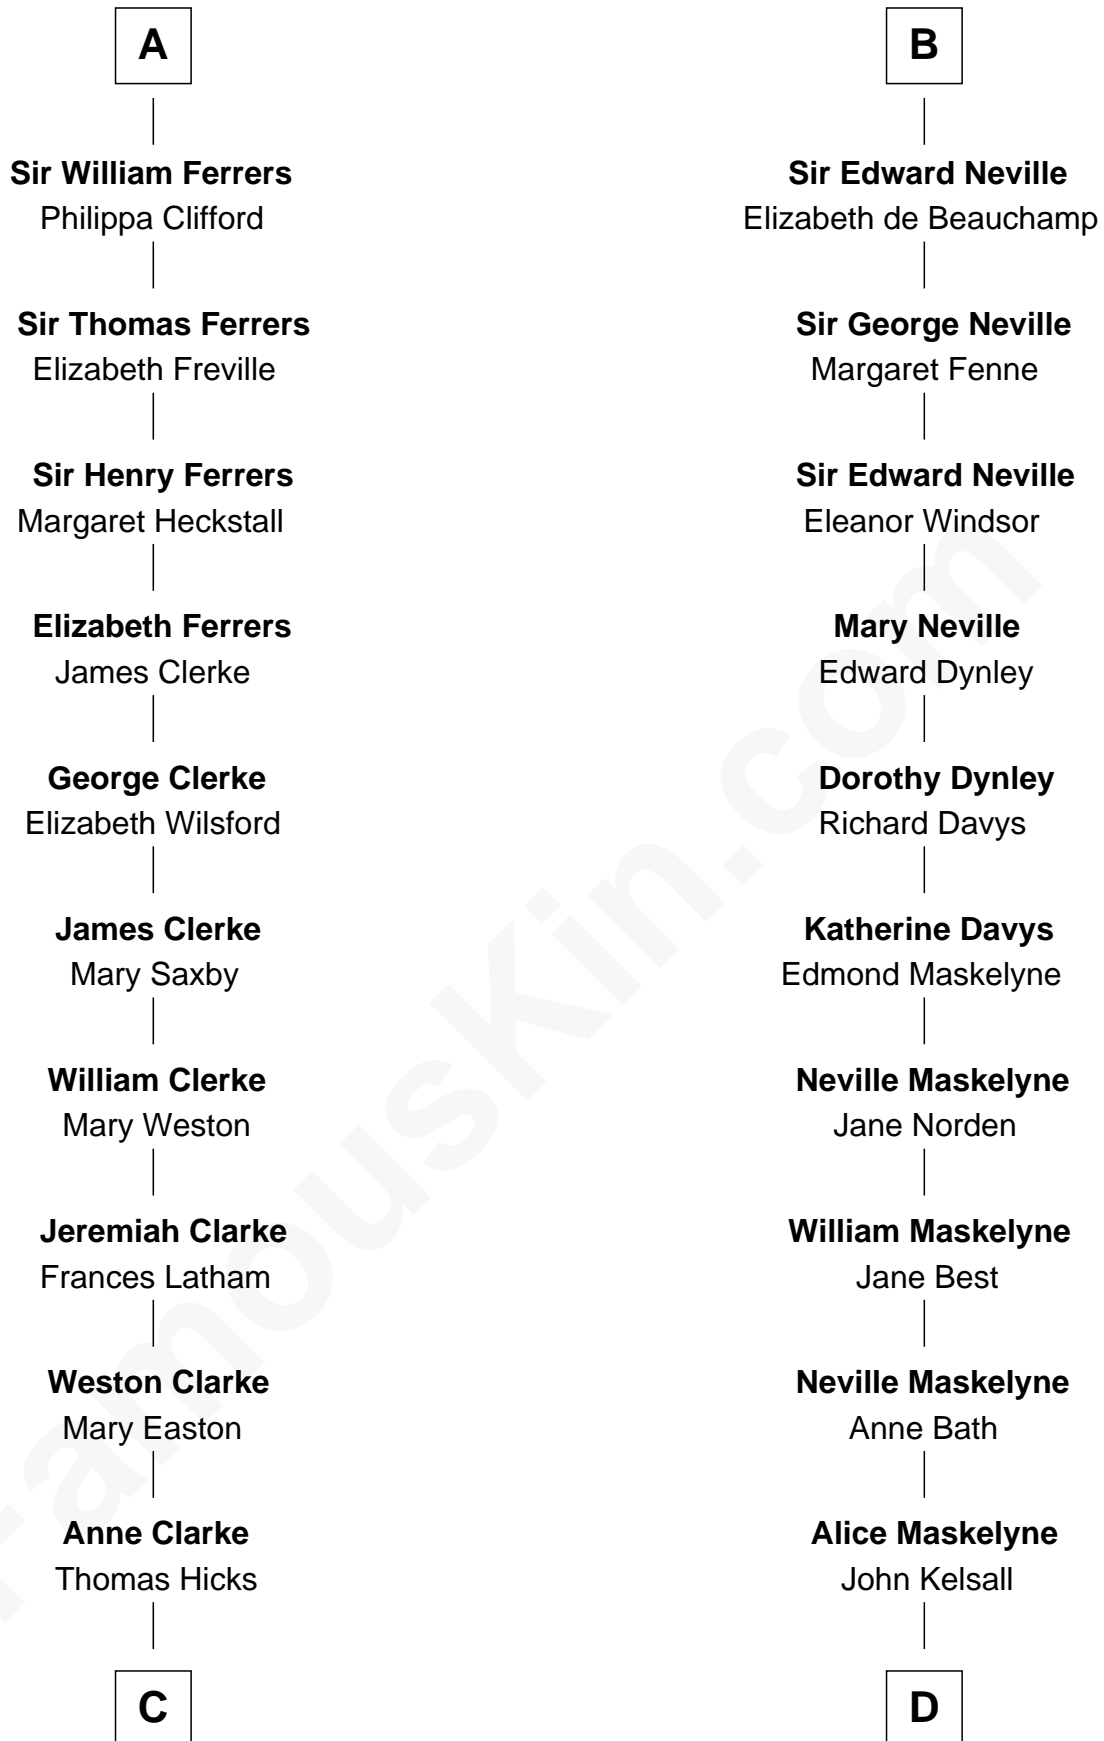

FamousKin.com Relationship Chart of

Susan B. Anthony

Women's Rights Advocate

20th cousin 1 time removed of

Lytton Strachey

Author and Co-Founder of Bloomsbury Group

C

Thomas Hicks