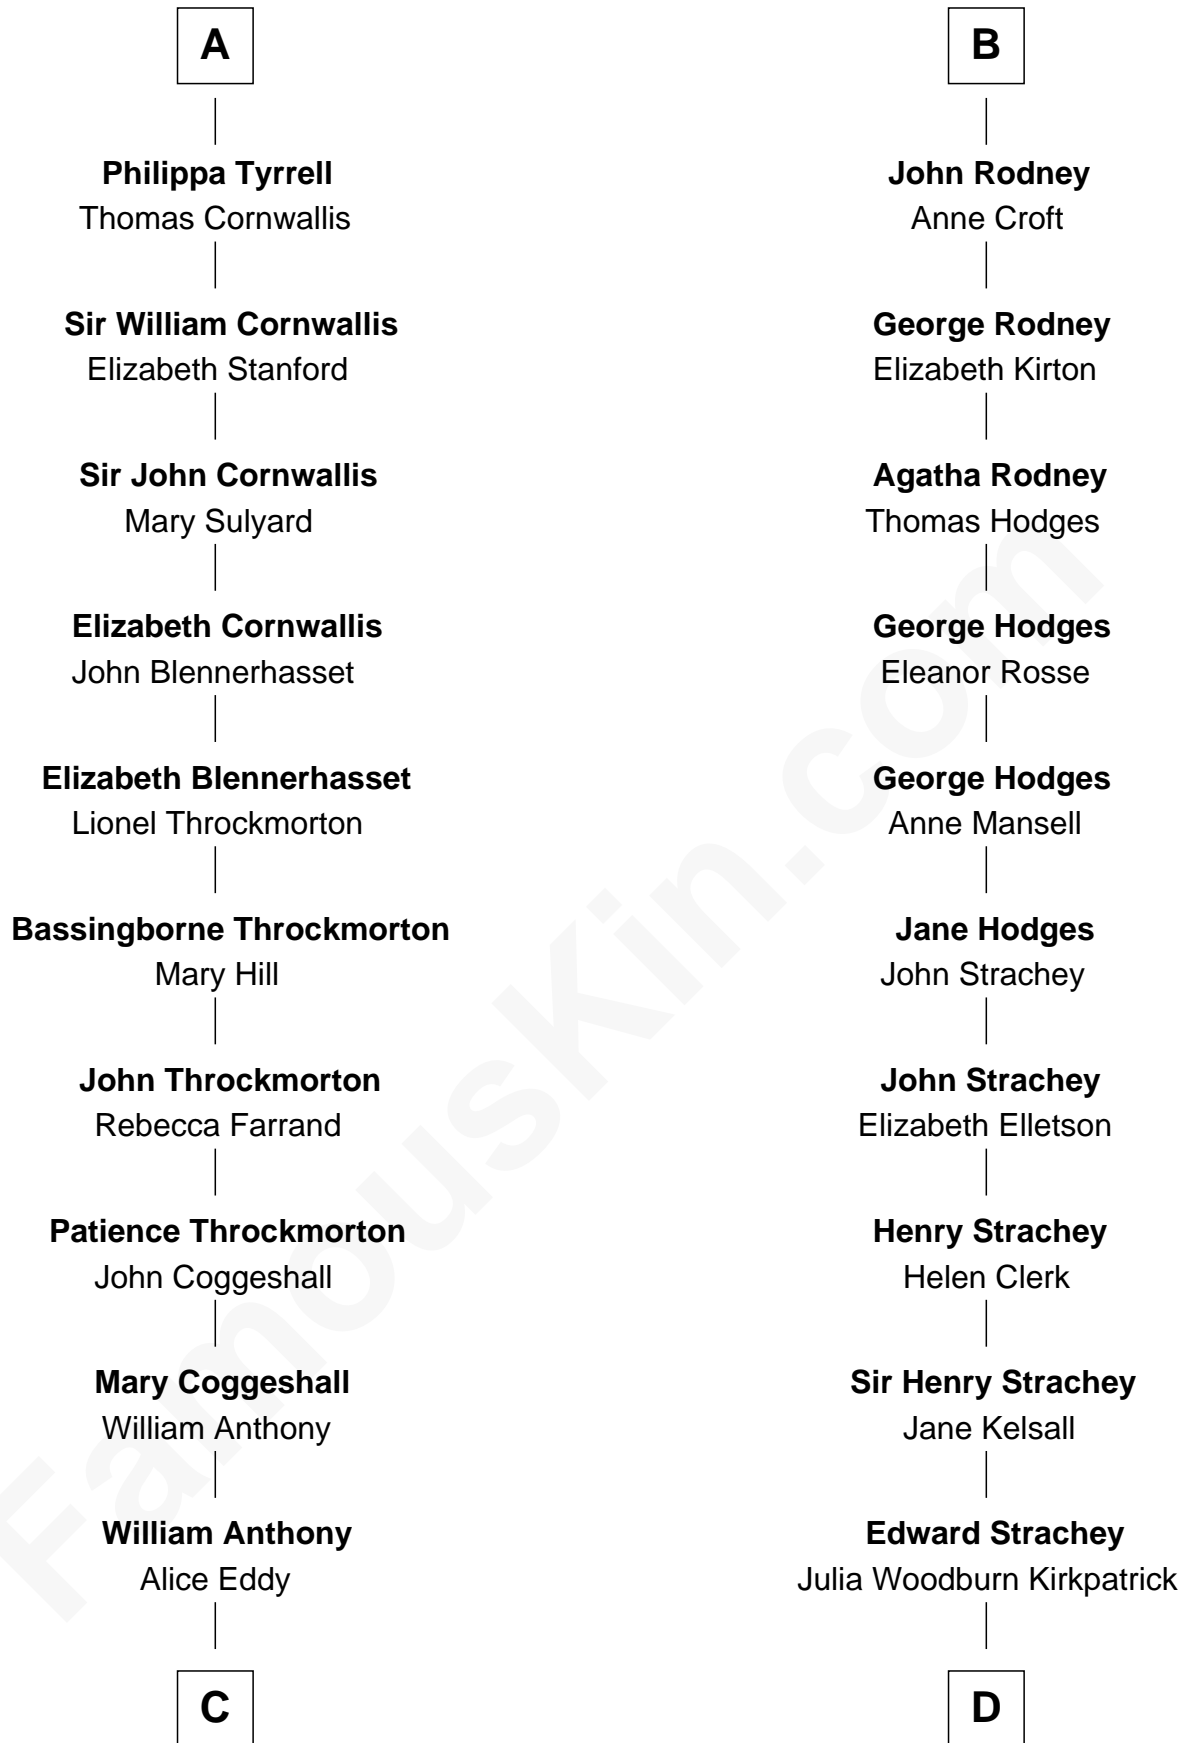

FamousKin.com Relationship Chart of

Susan B. Anthony

Women's Rights Advocate

18th cousin 2 times removed of

Lytton Strachey

Author and Co-Founder of Bloomsbury Group

Sir Hugh le Despencer

Aveline Basset

Sir Hugh le Despencer

Isabella de Beauchamp

Hugh le Despencer

Eleanor de Clare

Isabel le Despencer

Richard Fitzalan

Sir Edmund Fitzalan

Sibyl de Montagu

Sir Walter Hungerford

Margaret Hungerford

Sir Walter Rodney

Thomas Rodney

Isabel - - - - -

B

FamousKin.com