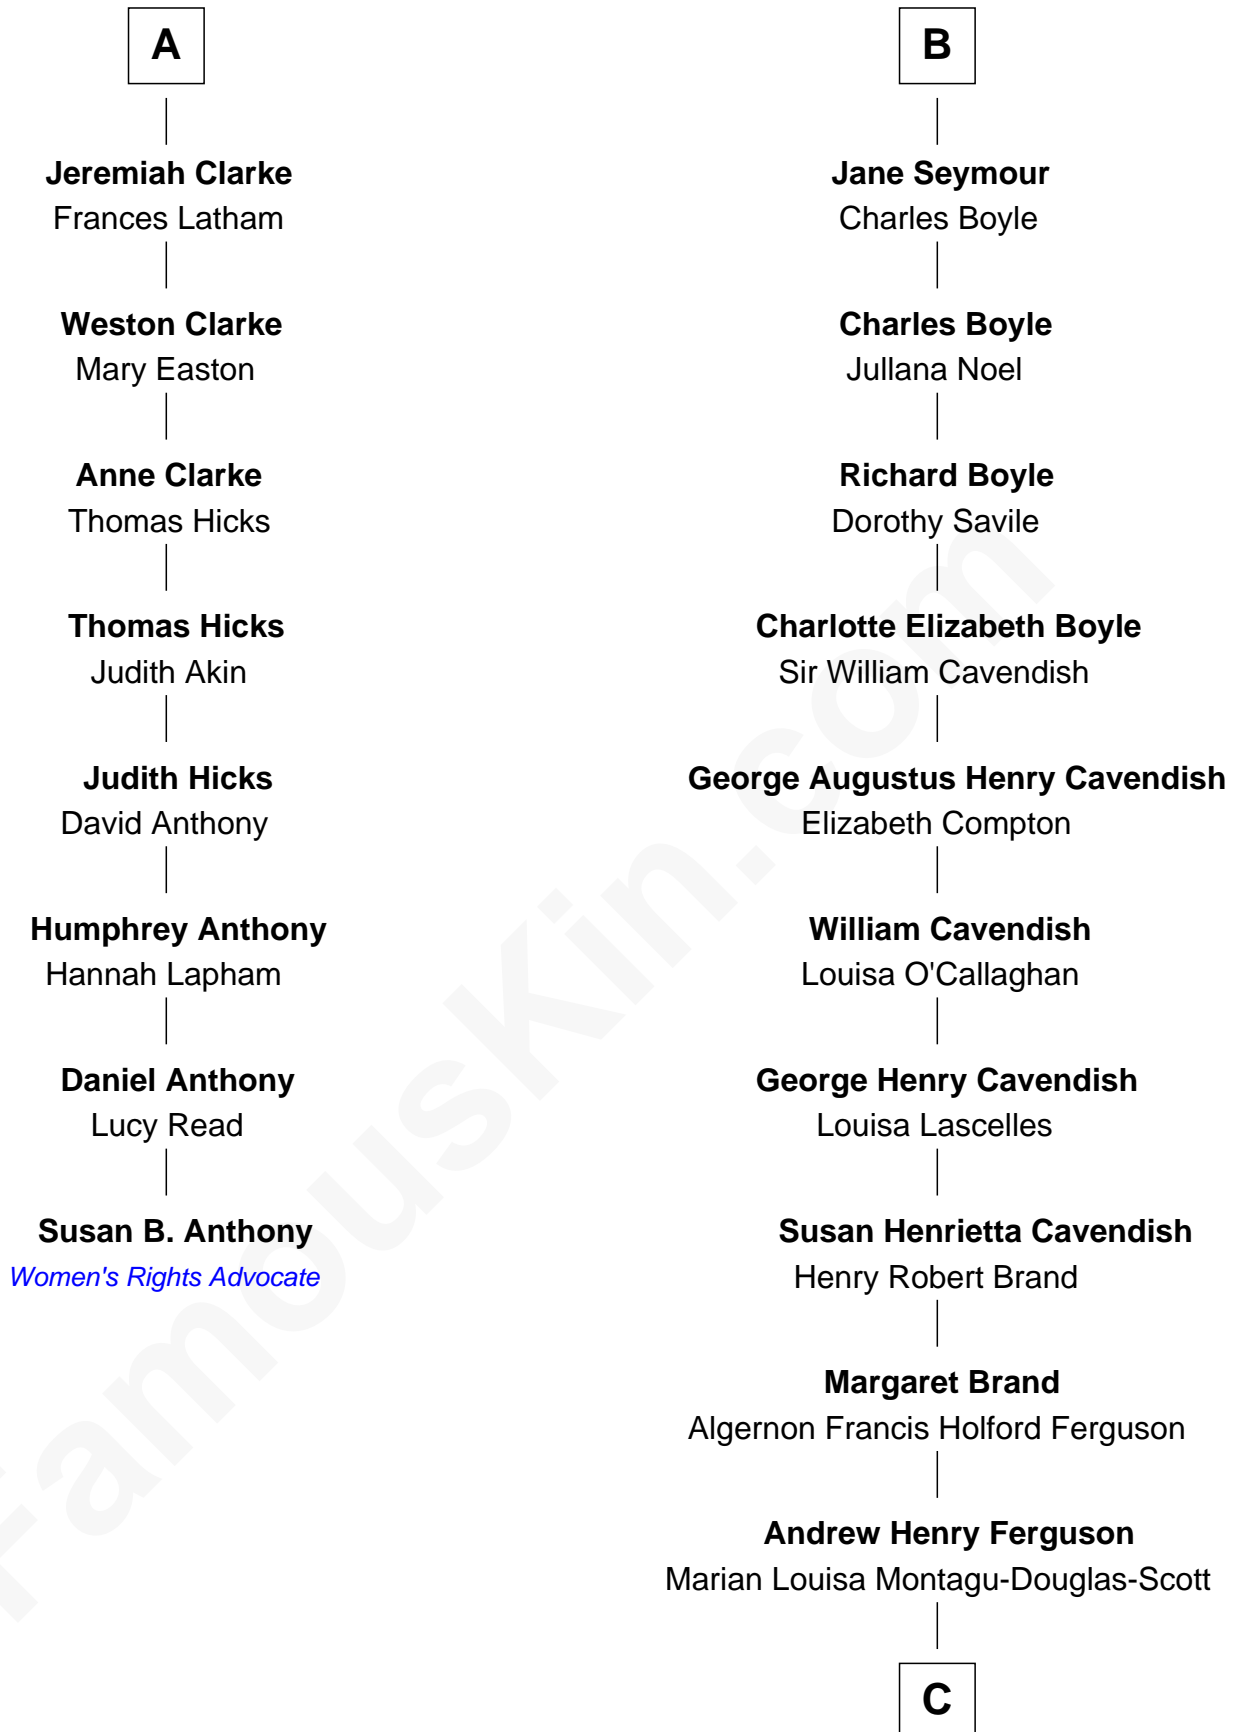

FamousKin.com Relationship Chart of

Susan B. Anthony

Women's Rights Advocate

14th cousin 4 times removed of

Sarah Ferguson

Duchess of York

Elizabeth Cokayne

with husband
Sir Philip le Boteler

Thomas Lovett
Anne Danvers

Edward Seymour
Anne Stanhope

Elizabeth Lovett
Anthony Cave

Edward Seymour
Katherine Grey

Mary Cave
Sir Jerome Weston

Edward Seymour
Honora Rogers

Mary Weston
William Clerke

Sir William Seymour
Frances Devereux

A

B

C

Ronald Ivor Ferguson

Susan Mary Wright

Sarah Ferguson

Duchess of York

FamousKin.com