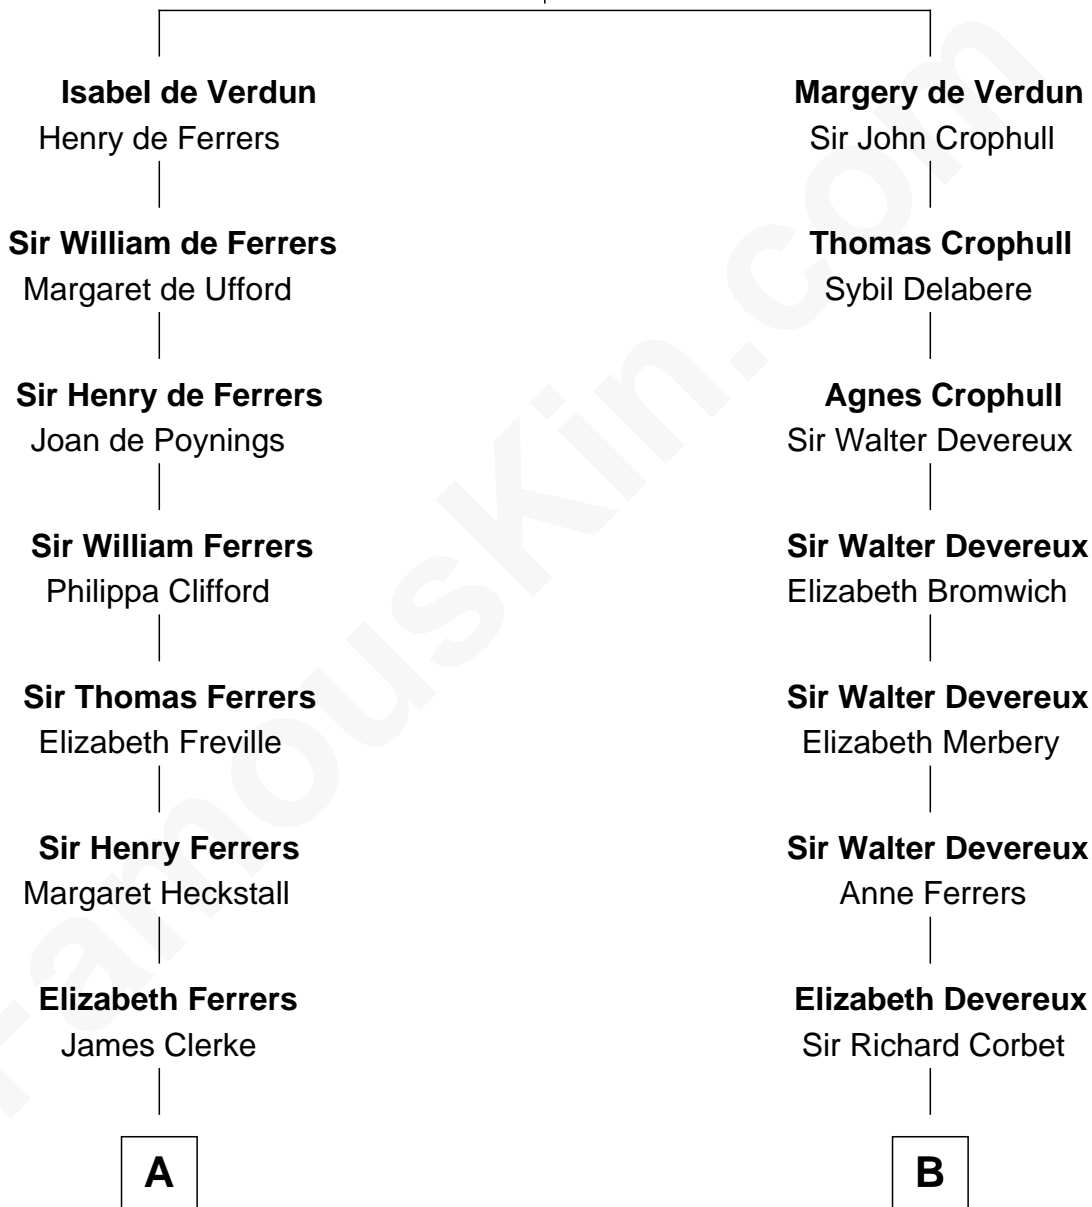

# FamousKin.com Relationship Chart of

**Susan B. Anthony**

*Women's Rights Advocate*

17th cousin 2 times removed of

**Olivia De Havilland**

*Movie Actress*

**Sir Thebaud de Verdun**

*with wife  
Elizabeth de Clare*

*with wife  
Maud Mortimer*

**C**

—  
**Margaret Letitia Molesworth**  
Charles Richard De Havilland

—  
**Walter Augustus De Havilland**  
Lillian Augusta Ruse

—  
**Olivia De Havilland**  
*Movie Actress*