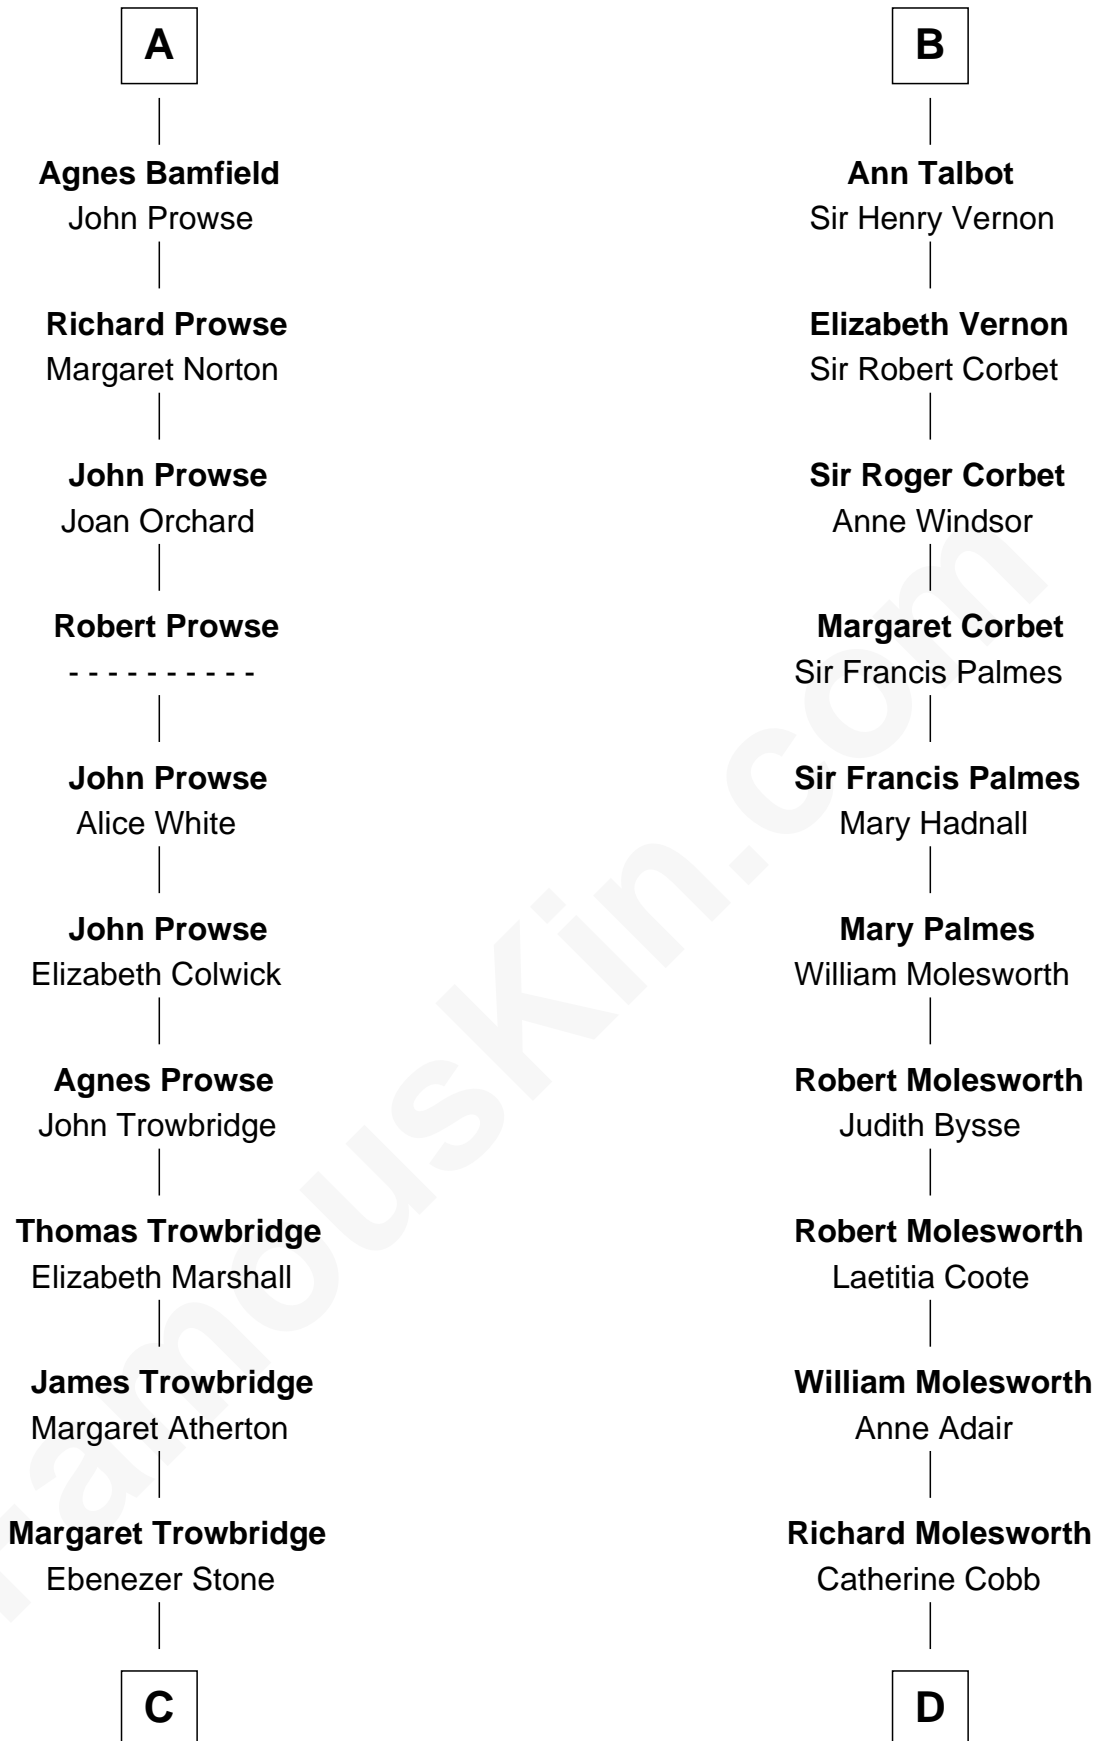

# FamousKin.com Relationship Chart of

**Susan B. Anthony**

*Women's Rights Advocate*

20th cousin 1 time removed of

**Olivia De Havilland**

*Movie Actress*

**Sir Geoffrey FitzPiers**

Aveline de Clare

**C**

**Mindwell Stone**  
Ebenezer Woodward

**Mary Woodward**  
Jonathan Richardson

**Susannah Richardson**  
Daniel Read

**Lucy Read**  
Daniel Anthony

**Susan B. Anthony**  
*Women's Rights Advocate*

**D**

**John Molesworth**  
Louise Tomkyns

**Margaret Letitia Molesworth**  
Charles Richard De Havilland

**Walter Augustus De Havilland**  
Lillian Augusta Ruse

**Olivia De Havilland**  
*Movie Actress*