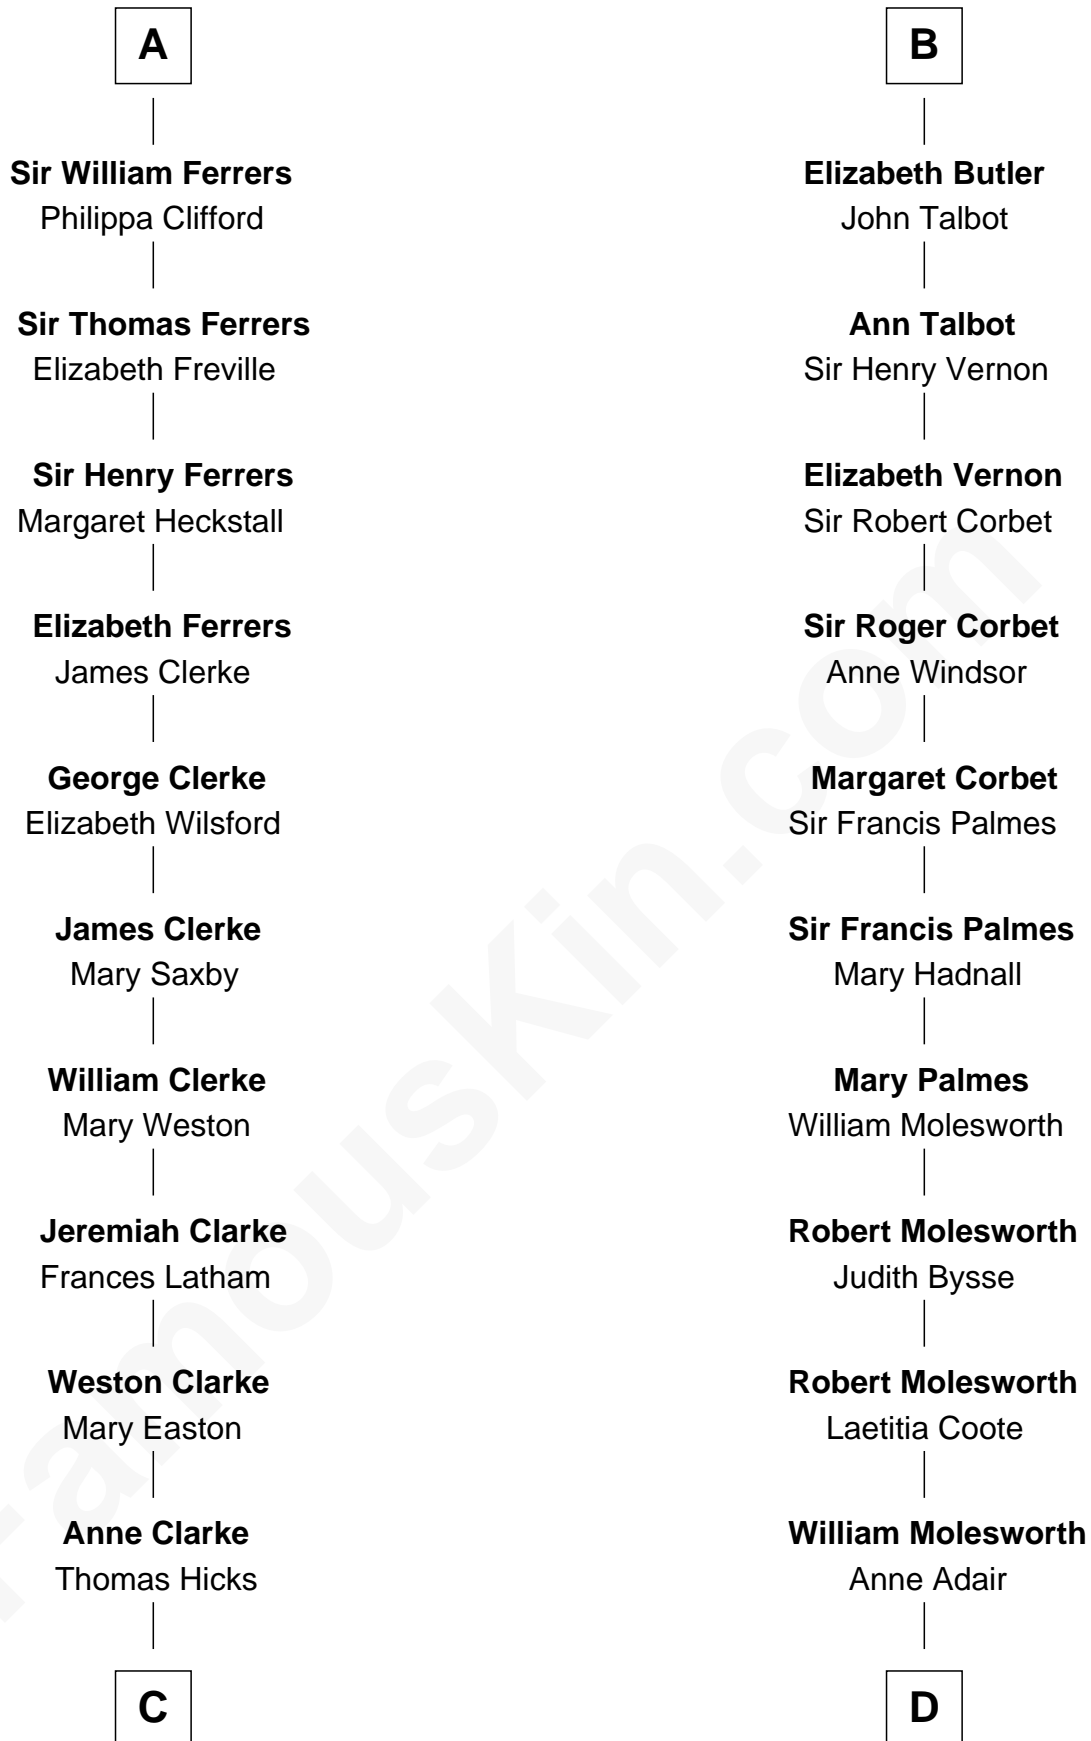

# FamousKin.com Relationship Chart of

**Susan B. Anthony**

*Women's Rights Advocate*

21st cousin of

**Olivia De Havilland**

*Movie Actress*

**John, King of England**

Isabelle of Angoulême

Eleanor of Provence

**Edward I, King of England**

Eleanor of Castile

**Elizabeth Plantagenet**

Humphrey de Bohun

**Eleanor de Bohun**

Sir James le Boteler

**James le Boteler**

Elizabeth Darcy

**James Butler**

Anne de Welles

**James Butler**

Joan Beauchamp

**B**

**C**

**Thomas Hicks**

Judith Akin

**Judith Hicks**

David Anthony

**Humphrey Anthony**

Hannah Lapham

**Daniel Anthony**

Lucy Read

**Susan B. Anthony**