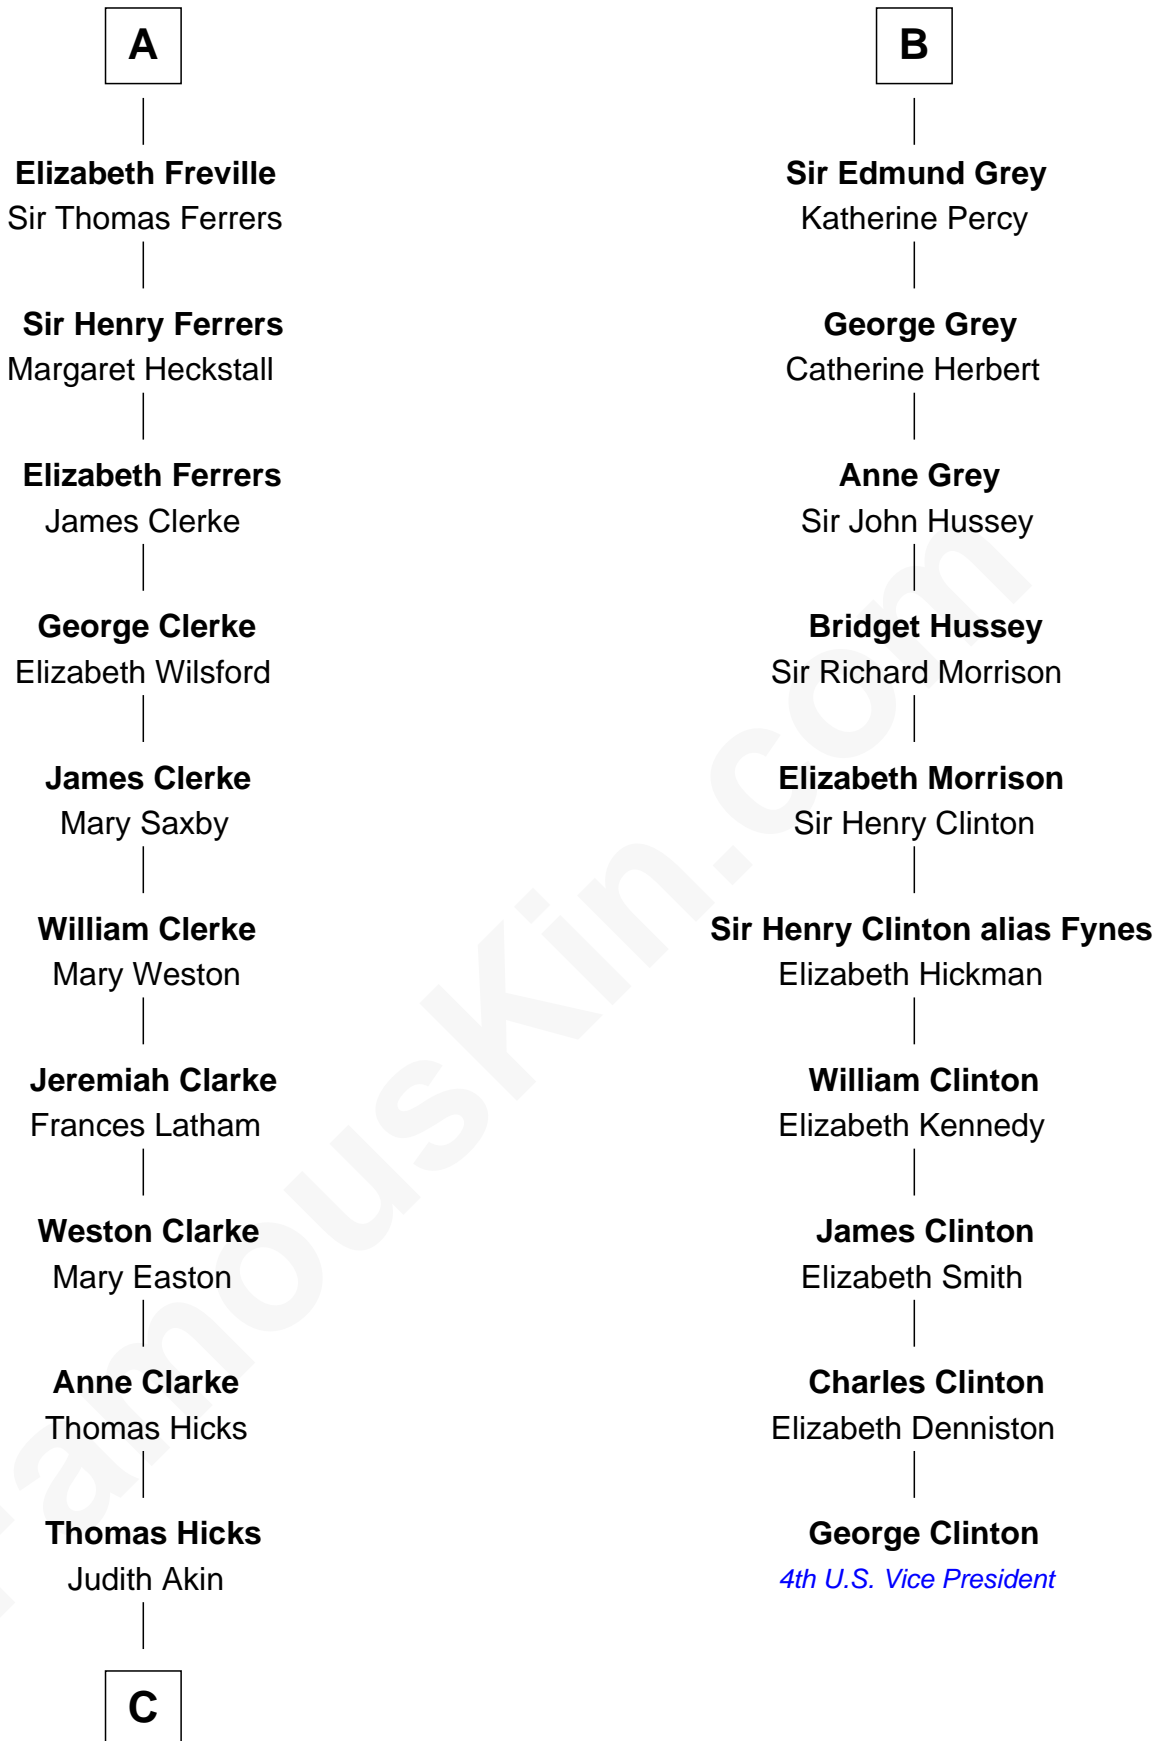

# FamousKin.com Relationship Chart of

**Susan B. Anthony**

*Women's Rights Advocate*

16th cousin 4 times removed of

**George Clinton**

*4th U.S. Vice President*

**Sir William Longespee**

Ela of Salisbury

**C**

—  
**Judith Hicks**  
David Anthony

—  
**Humphrey Anthony**  
Hannah Lapham

—  
**Daniel Anthony**  
Lucy Read

—  
**Susan B. Anthony**  
*Women's Rights Advocate*

FamousKin.com