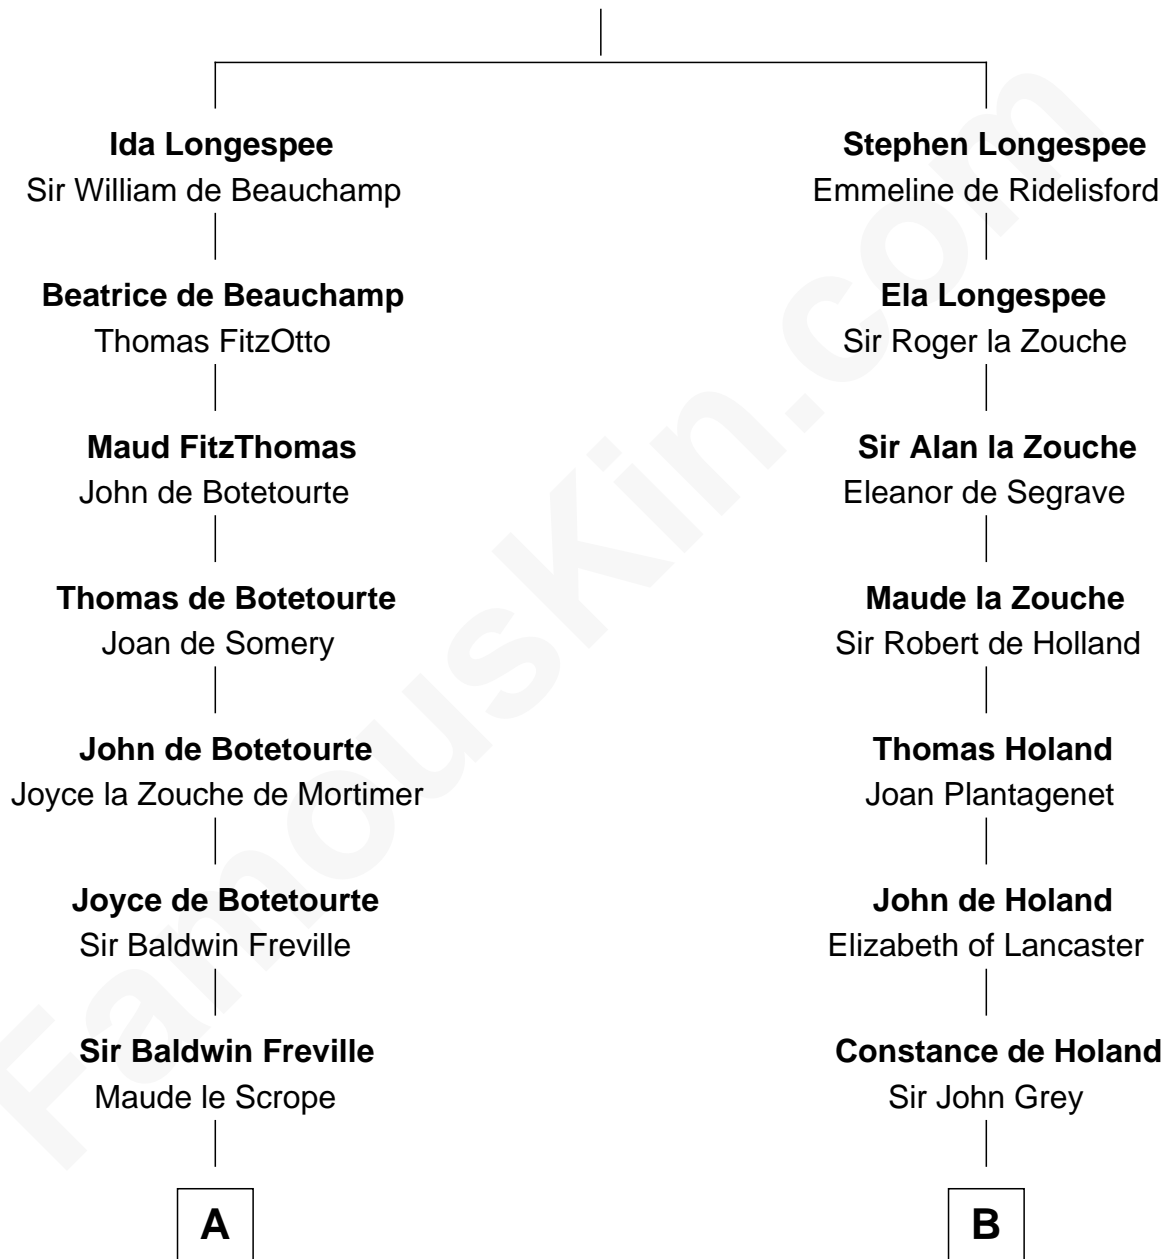

# FamousKin.com Relationship Chart of

**Susan B. Anthony**

*Women's Rights Advocate*

16th cousin 4 times removed of

**George Clinton**

*4th U.S. Vice President*

**Sir William Longespee**

Ela of Salisbury

**C**

—  
**Judith Hicks**  
David Anthony

—  
**Humphrey Anthony**  
Hannah Lapham

—  
**Daniel Anthony**  
Lucy Read

—  
**Susan B. Anthony**  
*Women's Rights Advocate*

FamousKin.com