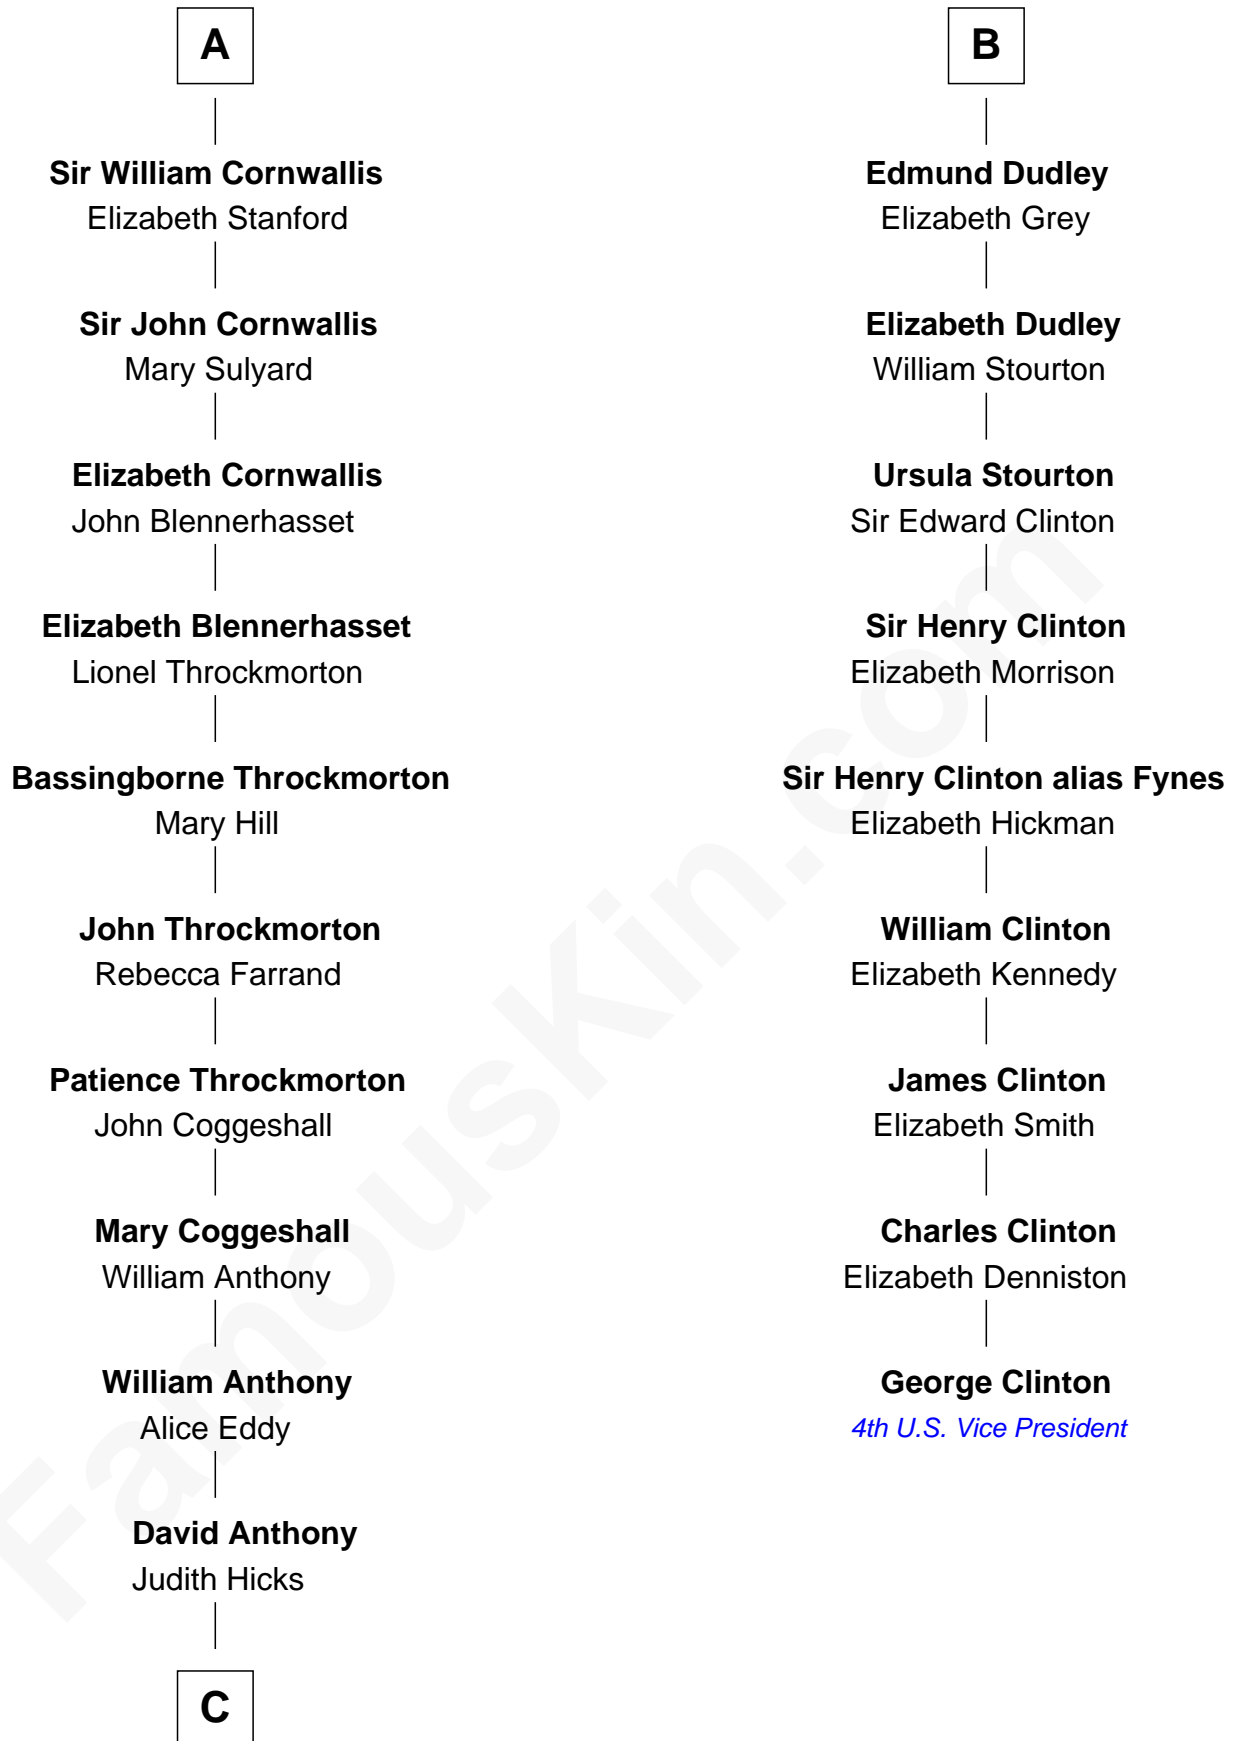

FamousKin.com Relationship Chart of

Susan B. Anthony

Women's Rights Advocate

15th cousin 4 times removed of

George Clinton

4th U.S. Vice President

Sir Hugh le Despencer

Isabella de Beauchamp

Margaret de Goushill

Sir Philip le Despencer

Joan de Cobham

Sir Philip le Despencer

Elizabeth - - - - -

Alice le Despenser

Sir John Sutton

Sir John Sutton

Constance Blount

Sir John Sutton

Elizabeth Berkeley

Sir John Sutton Dudley

Elizabeth Bramshot

B

C

—
Humphrey Anthony

Hannah Lapham

—
Daniel Anthony

Lucy Read

—
Susan B. Anthony

Women's Rights Advocate

FamousKin.com