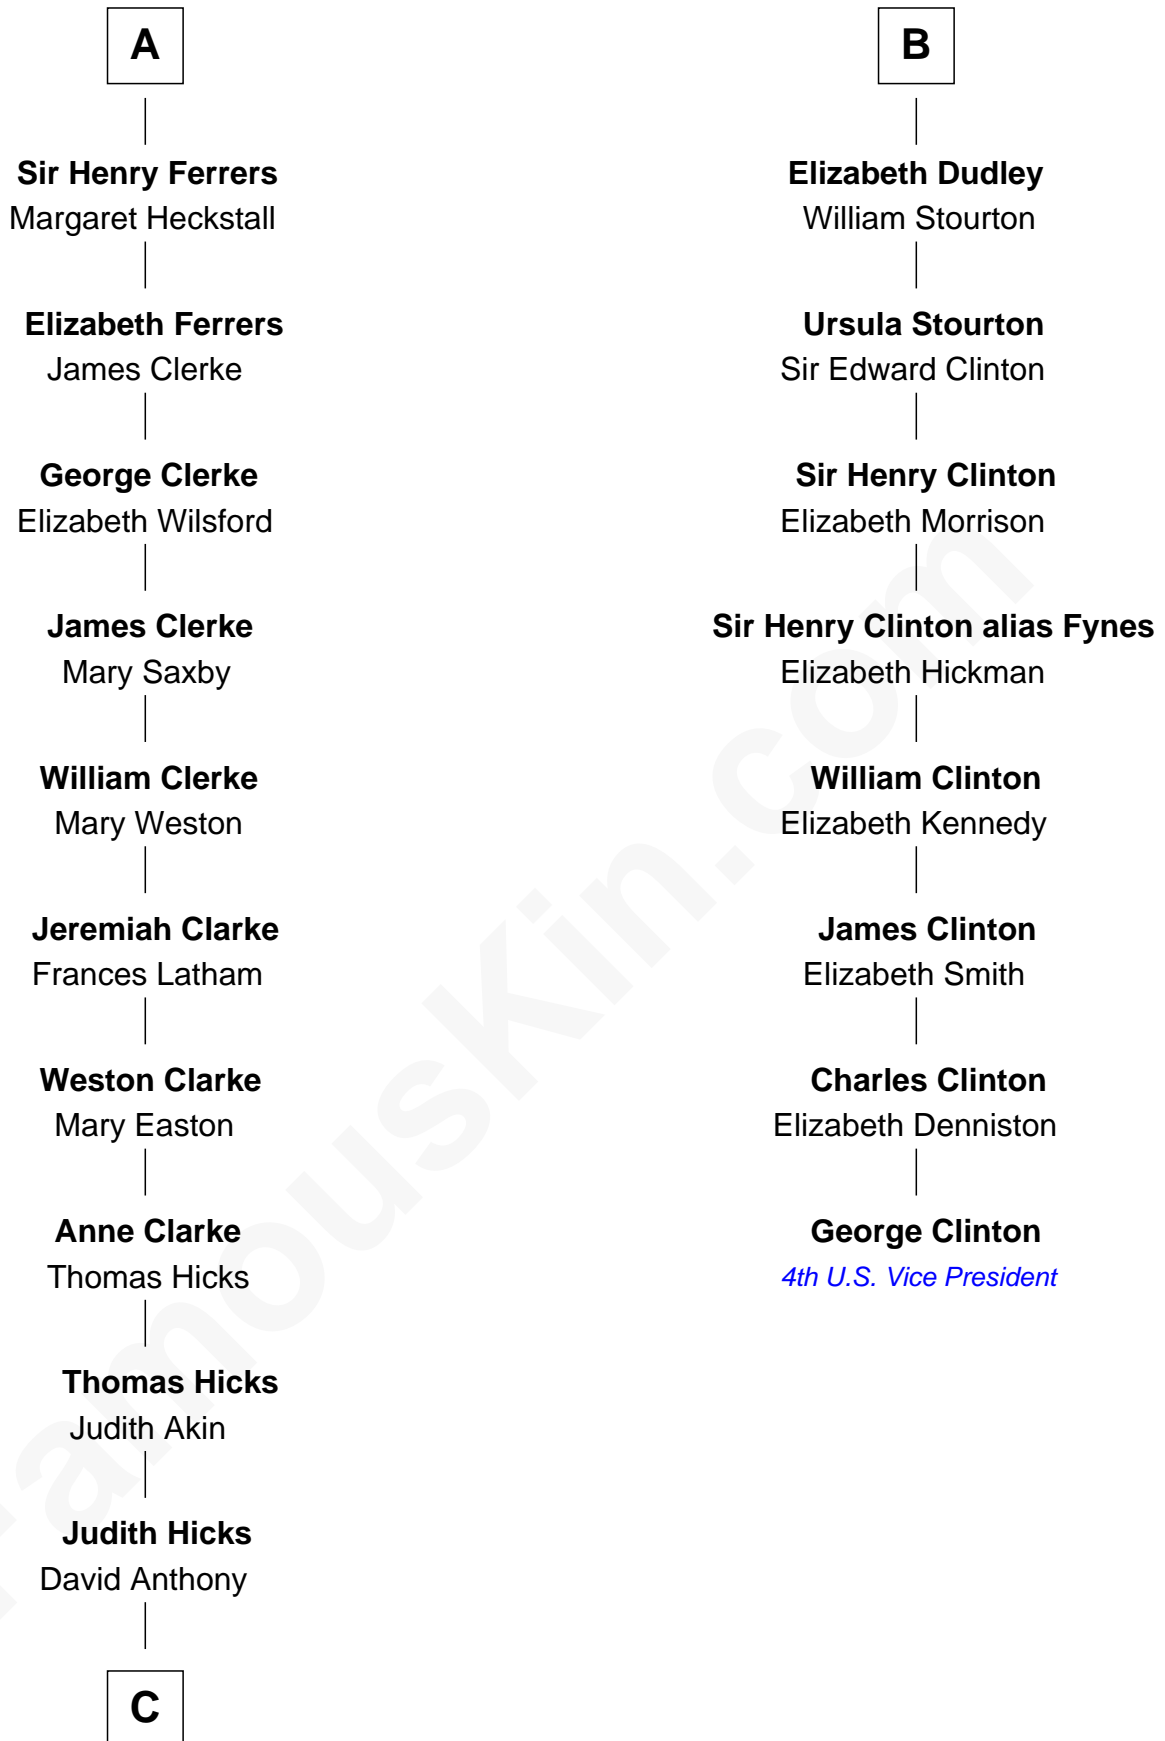

FamousKin.com Relationship Chart of

Susan B. Anthony

Women's Rights Advocate

14th cousin 5 times removed of

George Clinton

4th U.S. Vice President

Sir William de Ferrers

Margaret de Quincy

Sir Thomas de Berkeley

Sir Maurice de Berkeley

Eve la Zouche

Thomas de Berkeley

Katherine de Clyvedon

Sir John Berkeley

Elizabeth Betteshorne

Elizabeth Berkeley

Sir John Sutton

Sir John Sutton Dudley

Elizabeth Bramshot

Edmund Dudley

Elizabeth Grey

B

C

—
Humphrey Anthony