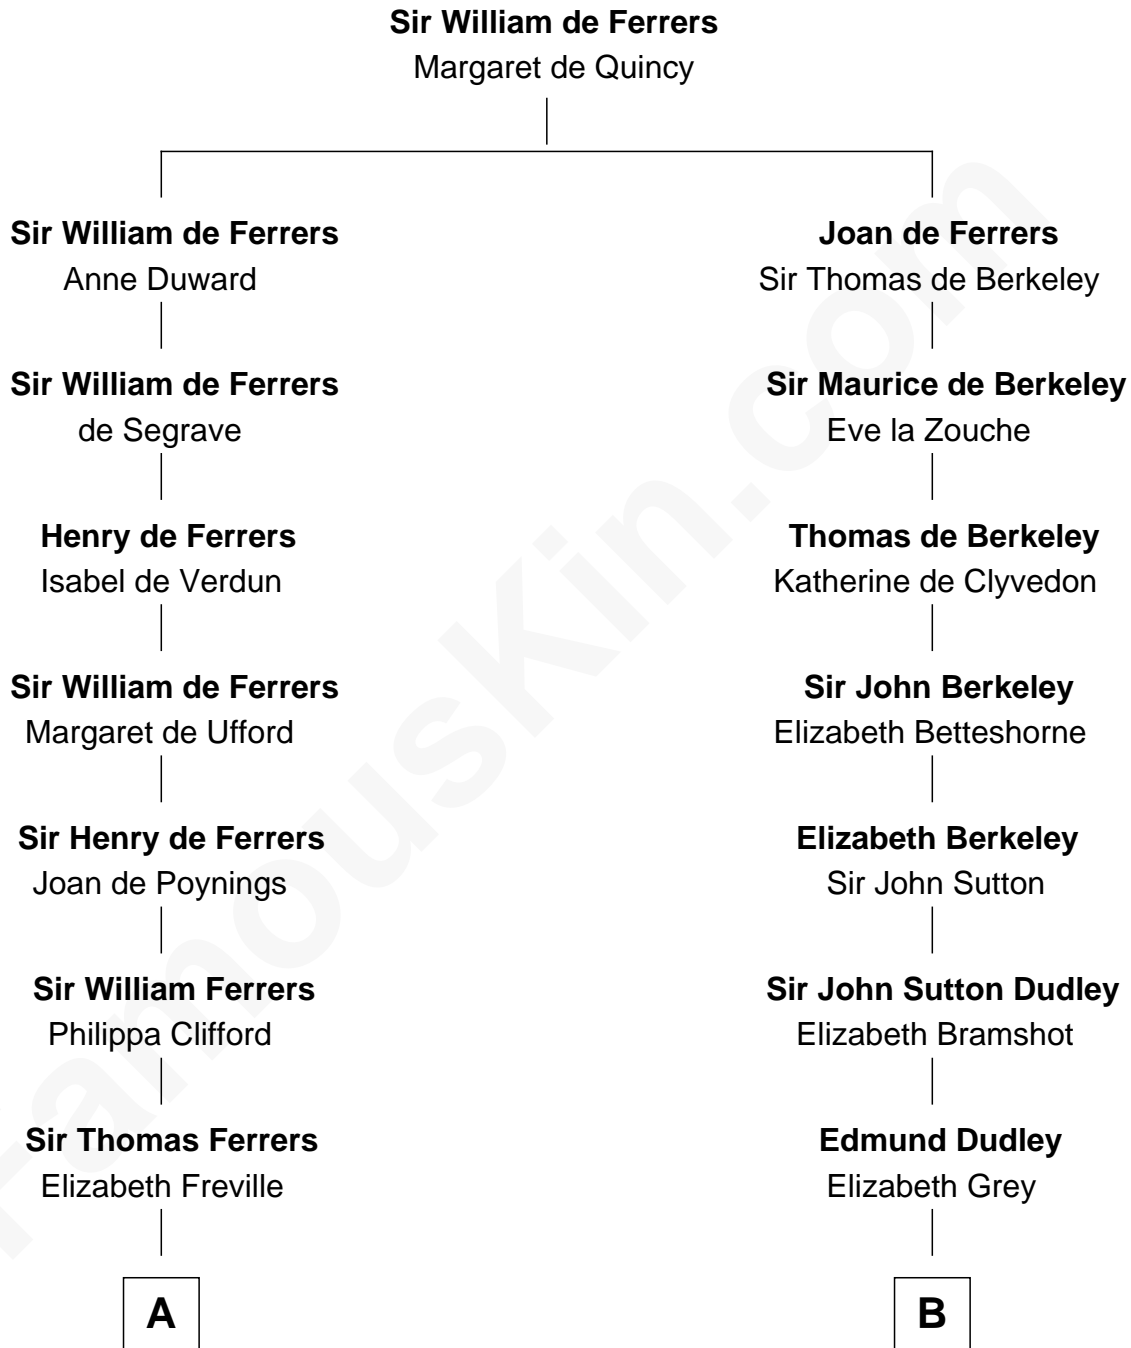

# FamousKin.com Relationship Chart of

**Susan B. Anthony**

*Women's Rights Advocate*

15th cousin 4 times removed of

**DeWitt Clinton**

*6th Governor of New York*

**C**

—  
**Humphrey Anthony**

Hannah Lapham

—  
**Daniel Anthony**

Lucy Read

—  
**Susan B. Anthony**

*Women's Rights Advocate*

FamousKin.com