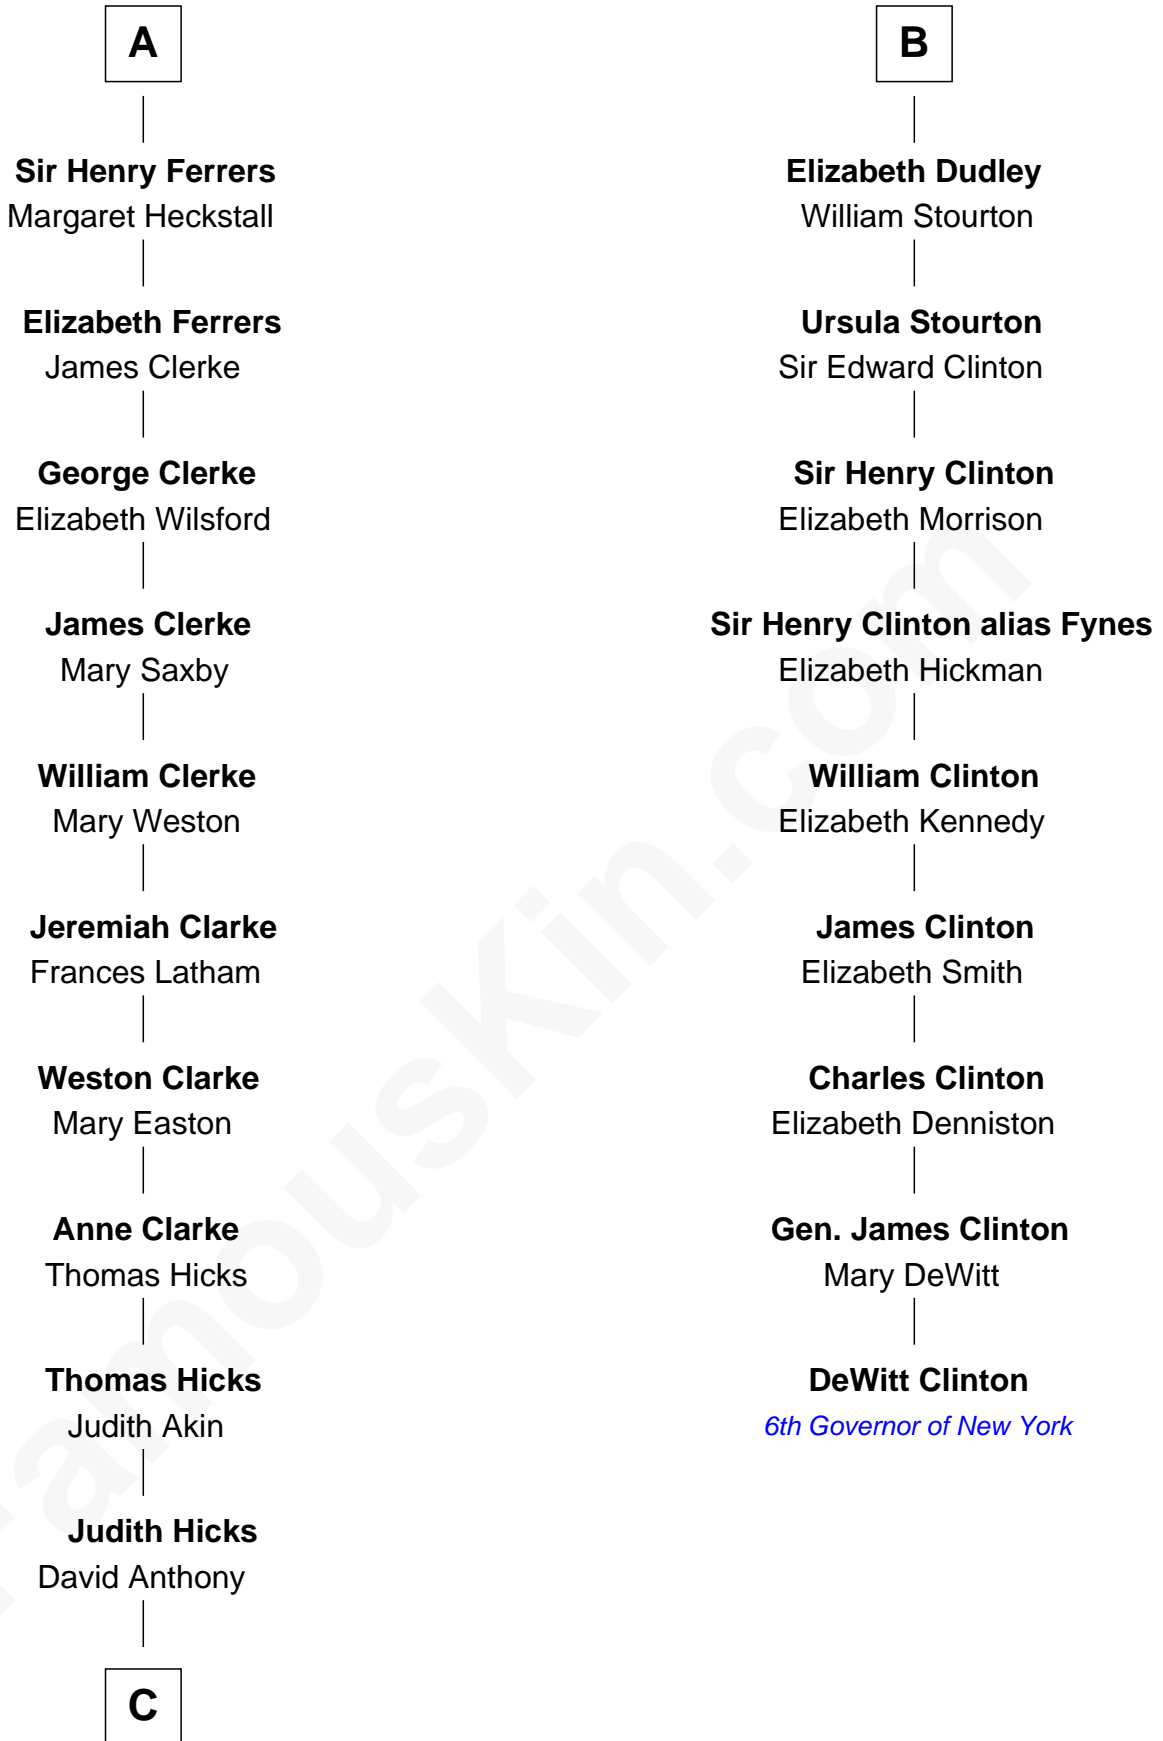

# FamousKin.com Relationship Chart of

**Susan B. Anthony**

*Women's Rights Advocate*

15th cousin 4 times removed of

**DeWitt Clinton**

*6th Governor of New York*

**C**

—  
**Humphrey Anthony**

Hannah Lapham

—  
**Daniel Anthony**

Lucy Read

—  
**Susan B. Anthony**

*Women's Rights Advocate*

FamousKin.com