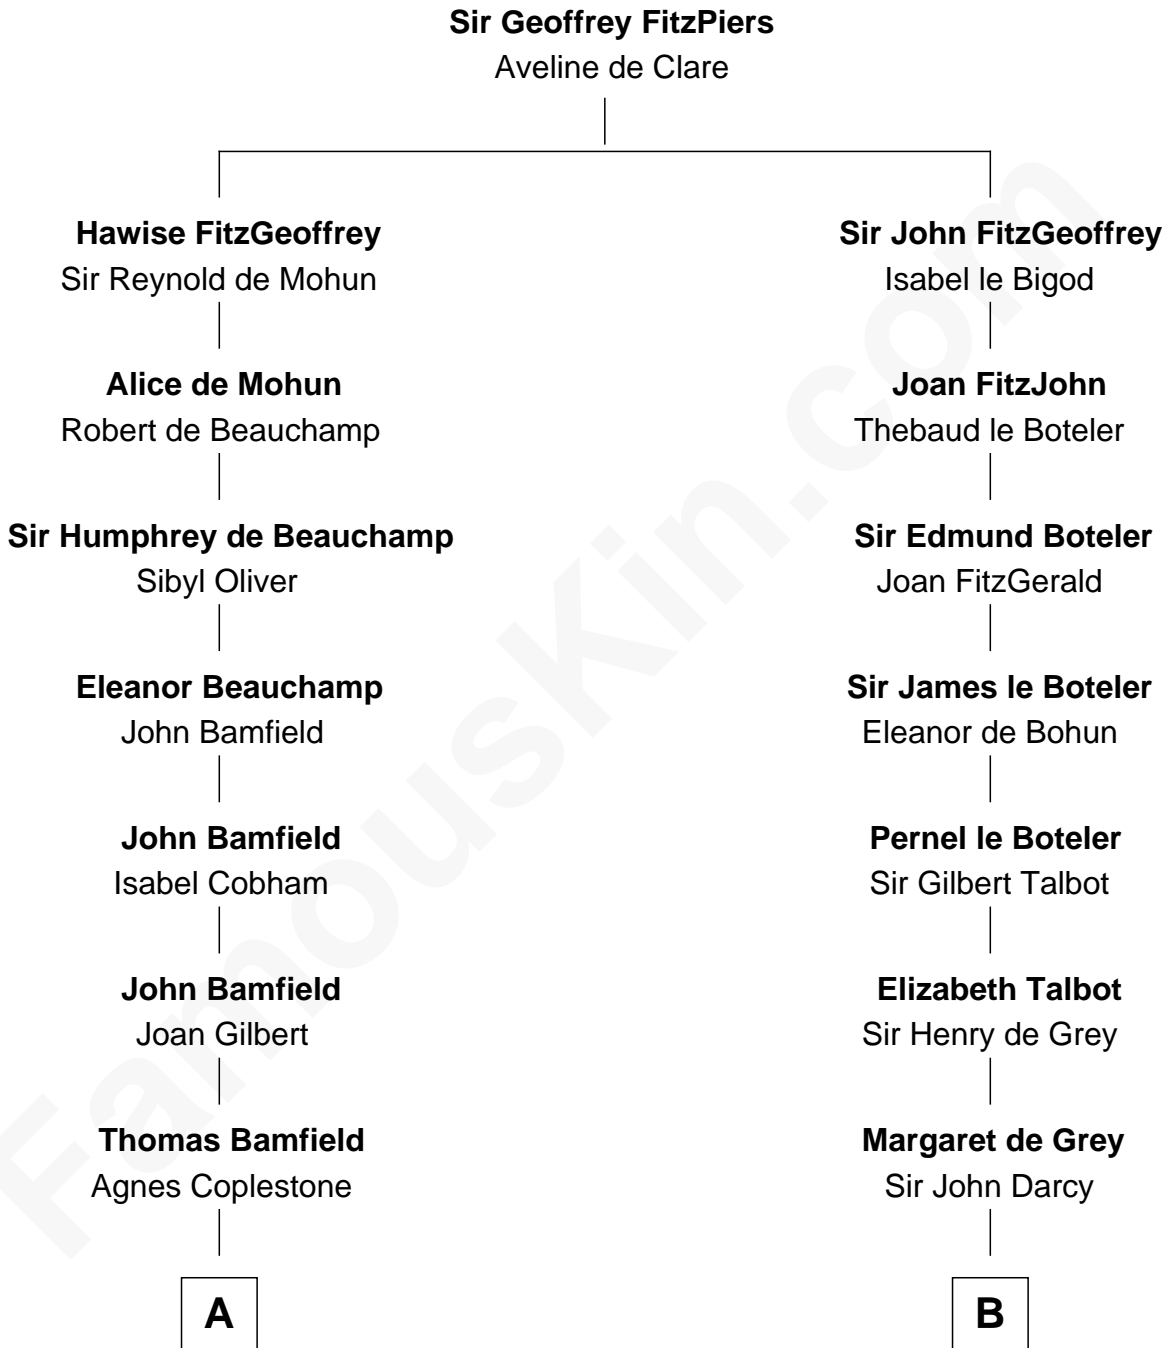

FamousKin.com Relationship Chart of

Susan B. Anthony

Women's Rights Advocate

19th cousin 2 times removed of

Lt. Gen. James Brudenell

Leader of the "Charge of the Light Brigade"

C

Mindwell Stone
Ebenezer Woodward

Mary Woodward
Jonathan Richardson

Susannah Richardson
Daniel Read

Lucy Read
Daniel Anthony

Susan B. Anthony
Women's Rights Advocate

D

Robert Brudenell
Anne Bishopp

Robert Brudenell
Penelope Anne Cooke

Lt. Gen. James Brudenell
Charge of the Light Brigade Leader