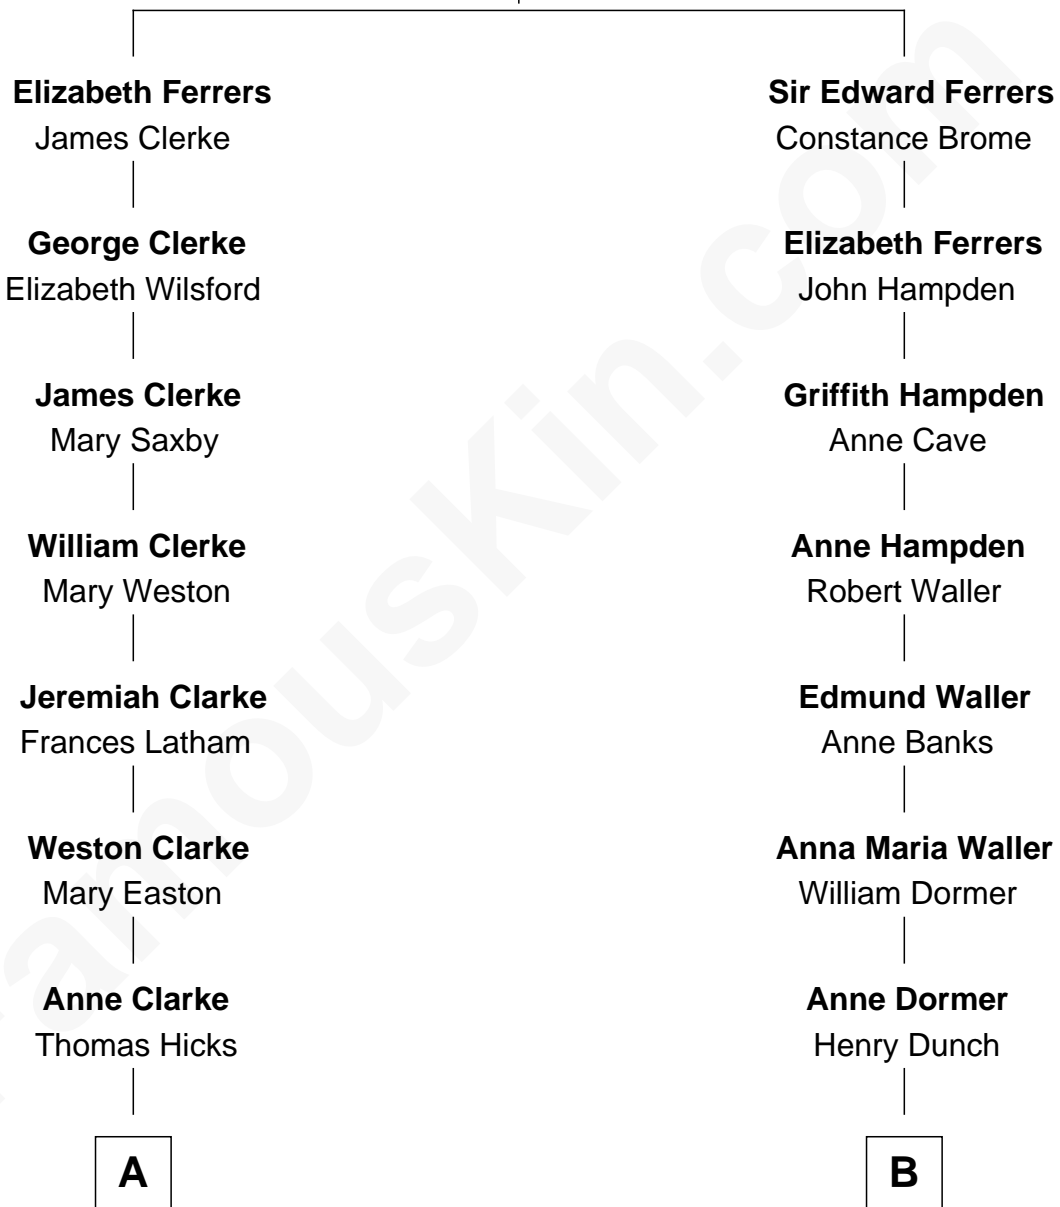

# FamousKin.com Relationship Chart of

**Susan B. Anthony**

*Women's Rights Advocate*

11th cousin of

**Lt. Gen. James Brudenell**

*Leader of the "Charge of the Light Brigade"*

**Sir Henry Ferrers**

Margaret Heckstall

**A**

**Thomas Hicks**

Judith Akin

**Judith Hicks**

David Anthony

**Humphrey Anthony**

Hannah Lapham

**Daniel Anthony**

Lucy Read

**Susan B. Anthony**

*Women's Rights Advocate*

**B**

**Elizabeth Dunch**

Sir Cecil Bishopp

**Sir Cecil Bishopp**

Anne Boscawen