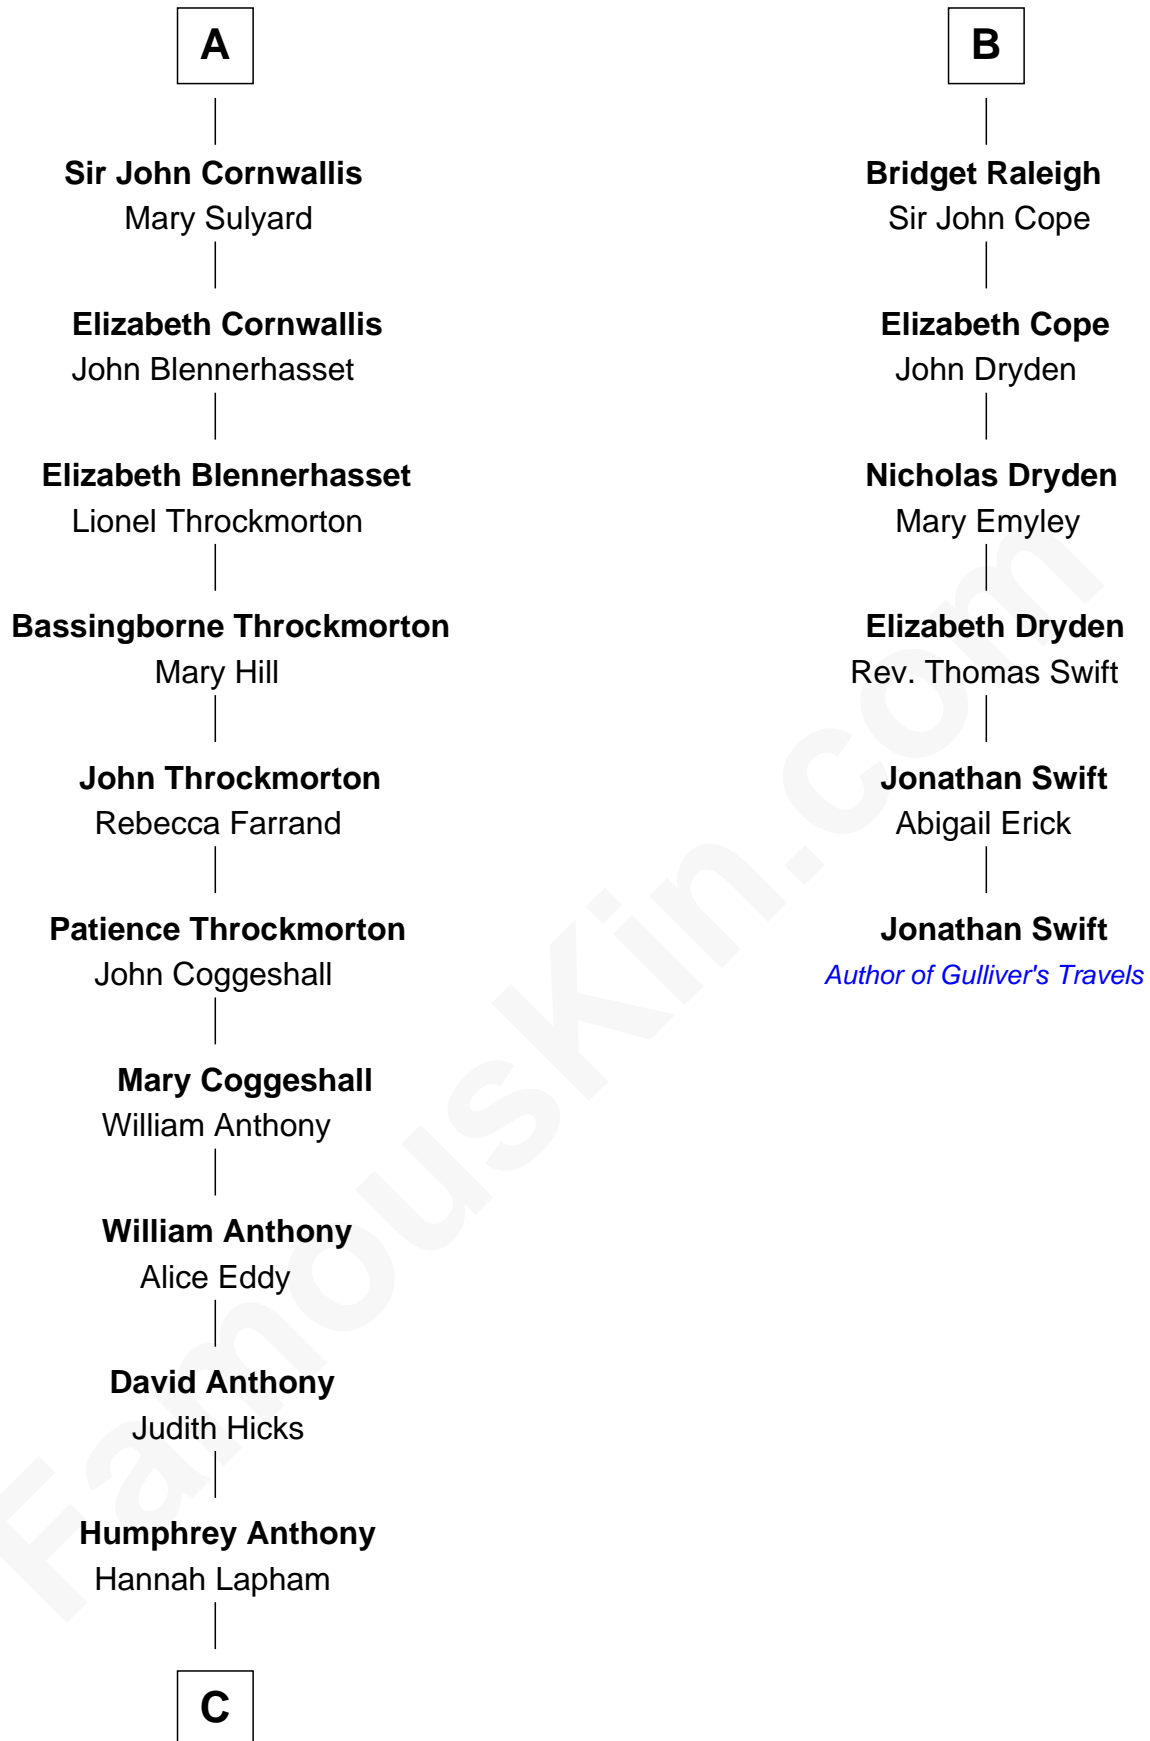

# FamousKin.com Relationship Chart of

**Susan B. Anthony**

*Women's Rights Advocate*

12th cousin 6 times removed of

**Jonathan Swift**

*Author of Gulliver's Travels*

**Edmund Fitzalan**

Alice de Warenne

**Richard Fitzalan**  
Isabel le Despencer

**Sir Edmund Fitzalan**  
Sibyl de Montagu

**Philippe Fitzalan**  
Sir Richard Sergeaux

**Philippa Sergeaux**  
Sir Robert Pashley

**Anne Pashley**  
Edward Tyrrell

**Philippa Tyrrell**  
Thomas Cornwallis

**Sir William Cornwallis**  
Elizabeth Stanford

**A**

**Mary Fitzalan**  
John le Strange

**Ankaret le Strange**  
Sir Richard Talbot

**Mary Talbot**  
Sir Thomas Greene

**Sir Thomas Greene**  
Phillippa Ferrers

**Elizabeth Greene**  
William Raleigh

**Sir Edward Raleigh**  
Margaret Verney

**Sir Edward Raleigh**  
Anne Chamberlayne

**B**

**C**

—  
**Daniel Anthony**

Lucy Read