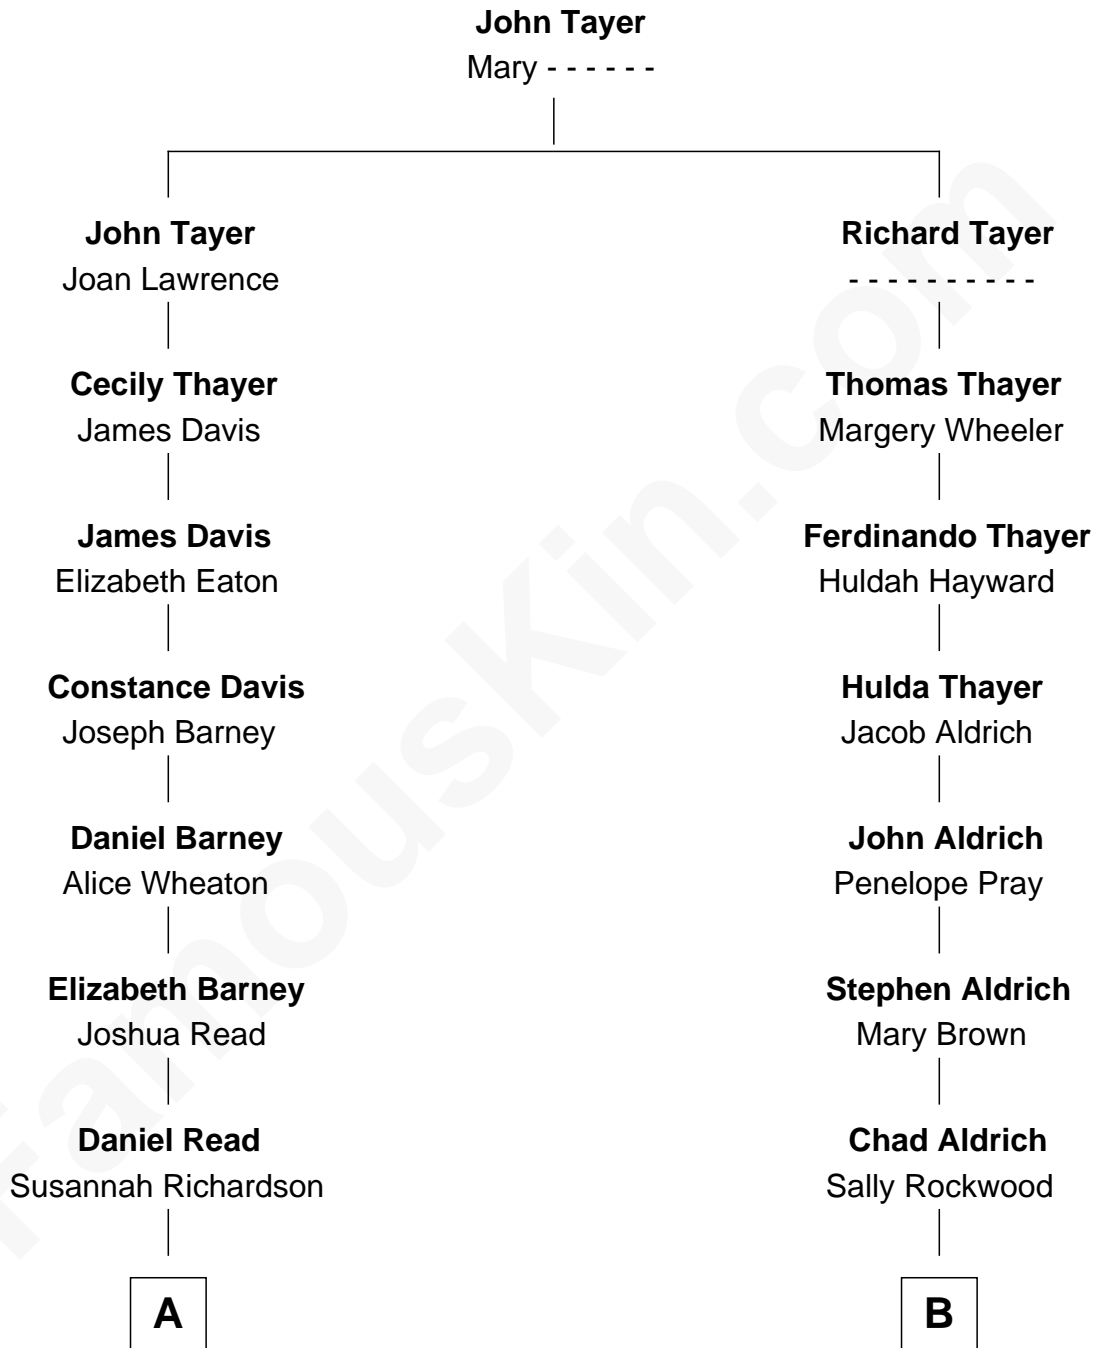

FamousKin.com Relationship Chart of

Susan B. Anthony

Women's Rights Advocate

8th cousin 3 times removed of

John Ritter

TV and Movie Actor

A

Lucy Read
Daniel Anthony

Susan B. Anthony
Women's Rights Advocate

B

Altha W. Aldrich
Thomas F. Southworth

Thomas F. Southworth
Elizabeth Lamb Livesay

Dr. Harry Thomas Southworth
Harriett Fay Fox

Dorothy Fay Southworth
Woodward Maurice Ritter