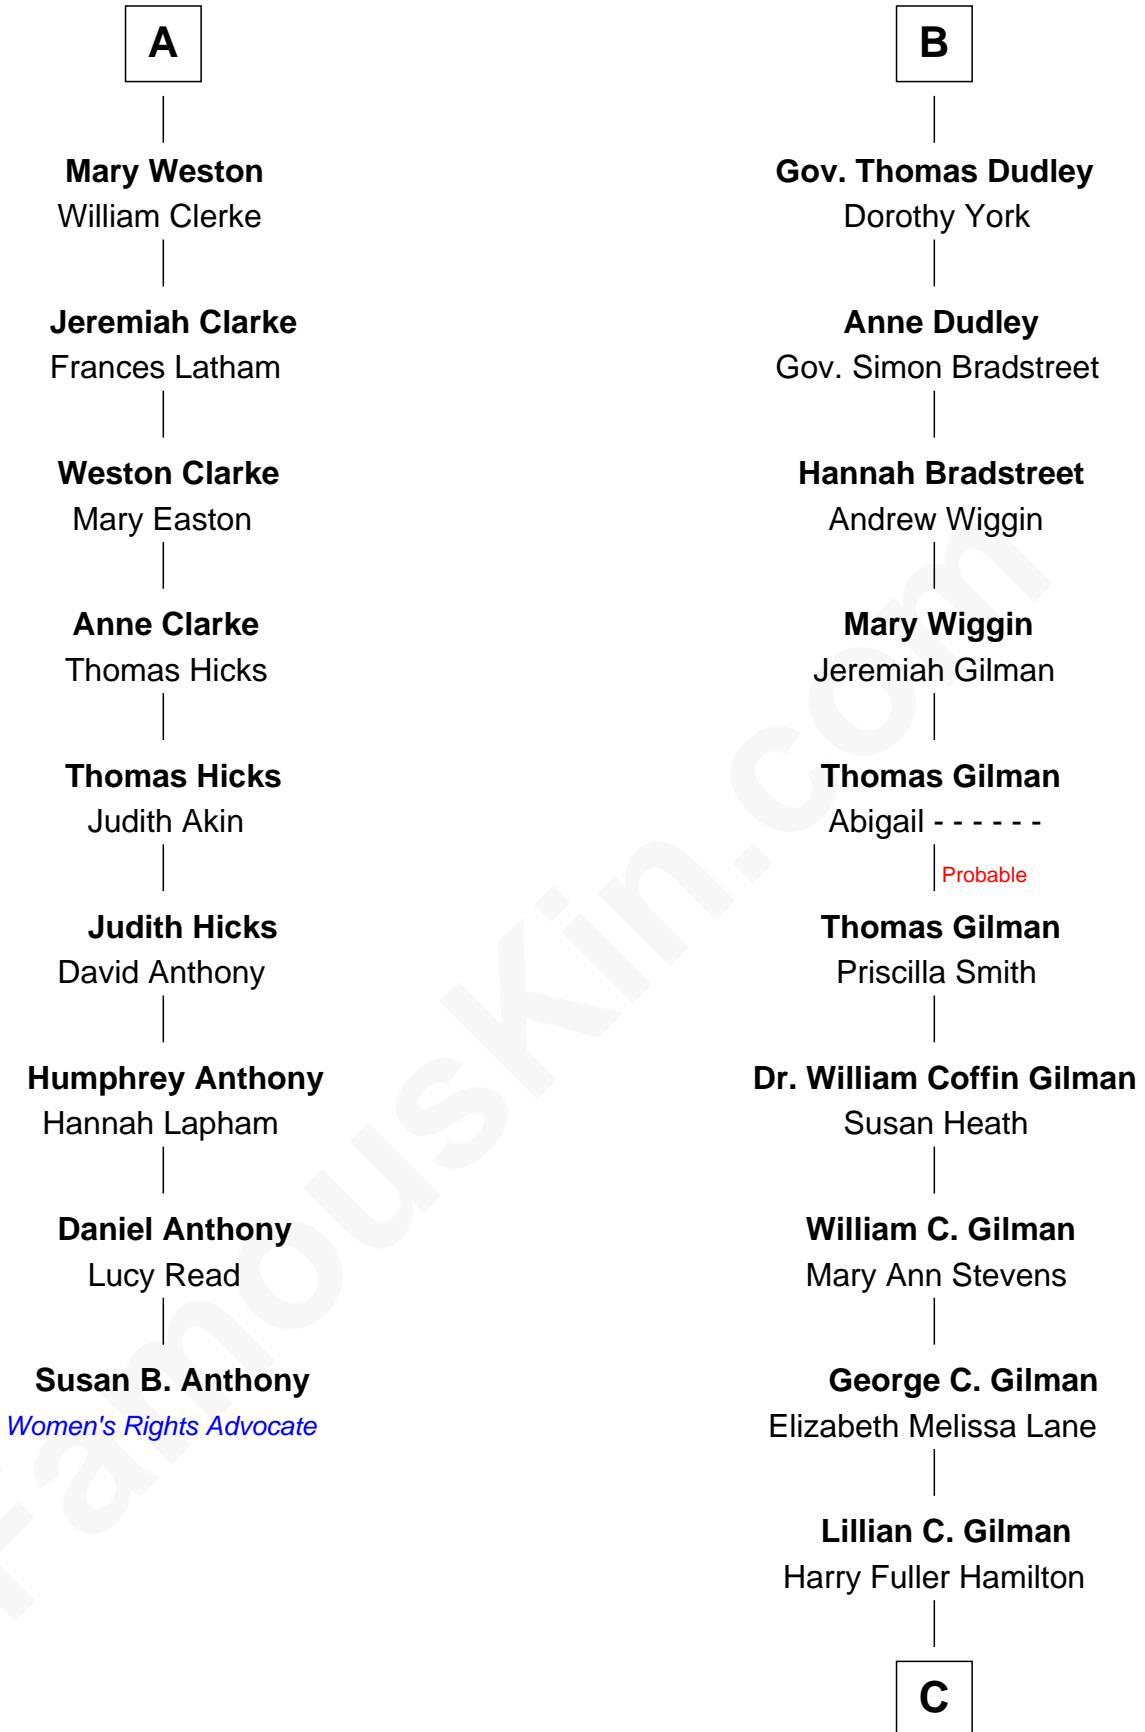

FamousKin.com Relationship Chart of

Susan B. Anthony

Women's Rights Advocate

15th cousin 3 times removed of

George Hamilton

TV and Movie Actor

Sir Walter Blount

Sancha de Ayala

Sir Thomas Blount

Margaret de Gresley

Sanchia Blount

Edward Langford

Alice Langford

John Stradling

Anne Stradling

Sir John Danvers

Sir John Sutton

Sir John Sutton

Elizabeth Berkeley

Sir Edmund Sutton

Joyce Tiptoft

Sir Edward Sutton

Cecily Willoughby

Sir John Sutton

Cecily Grey

Sir Henry Dudley

----- Ashton

Probable

Roger Dudley

Susanna Thorne

B

C