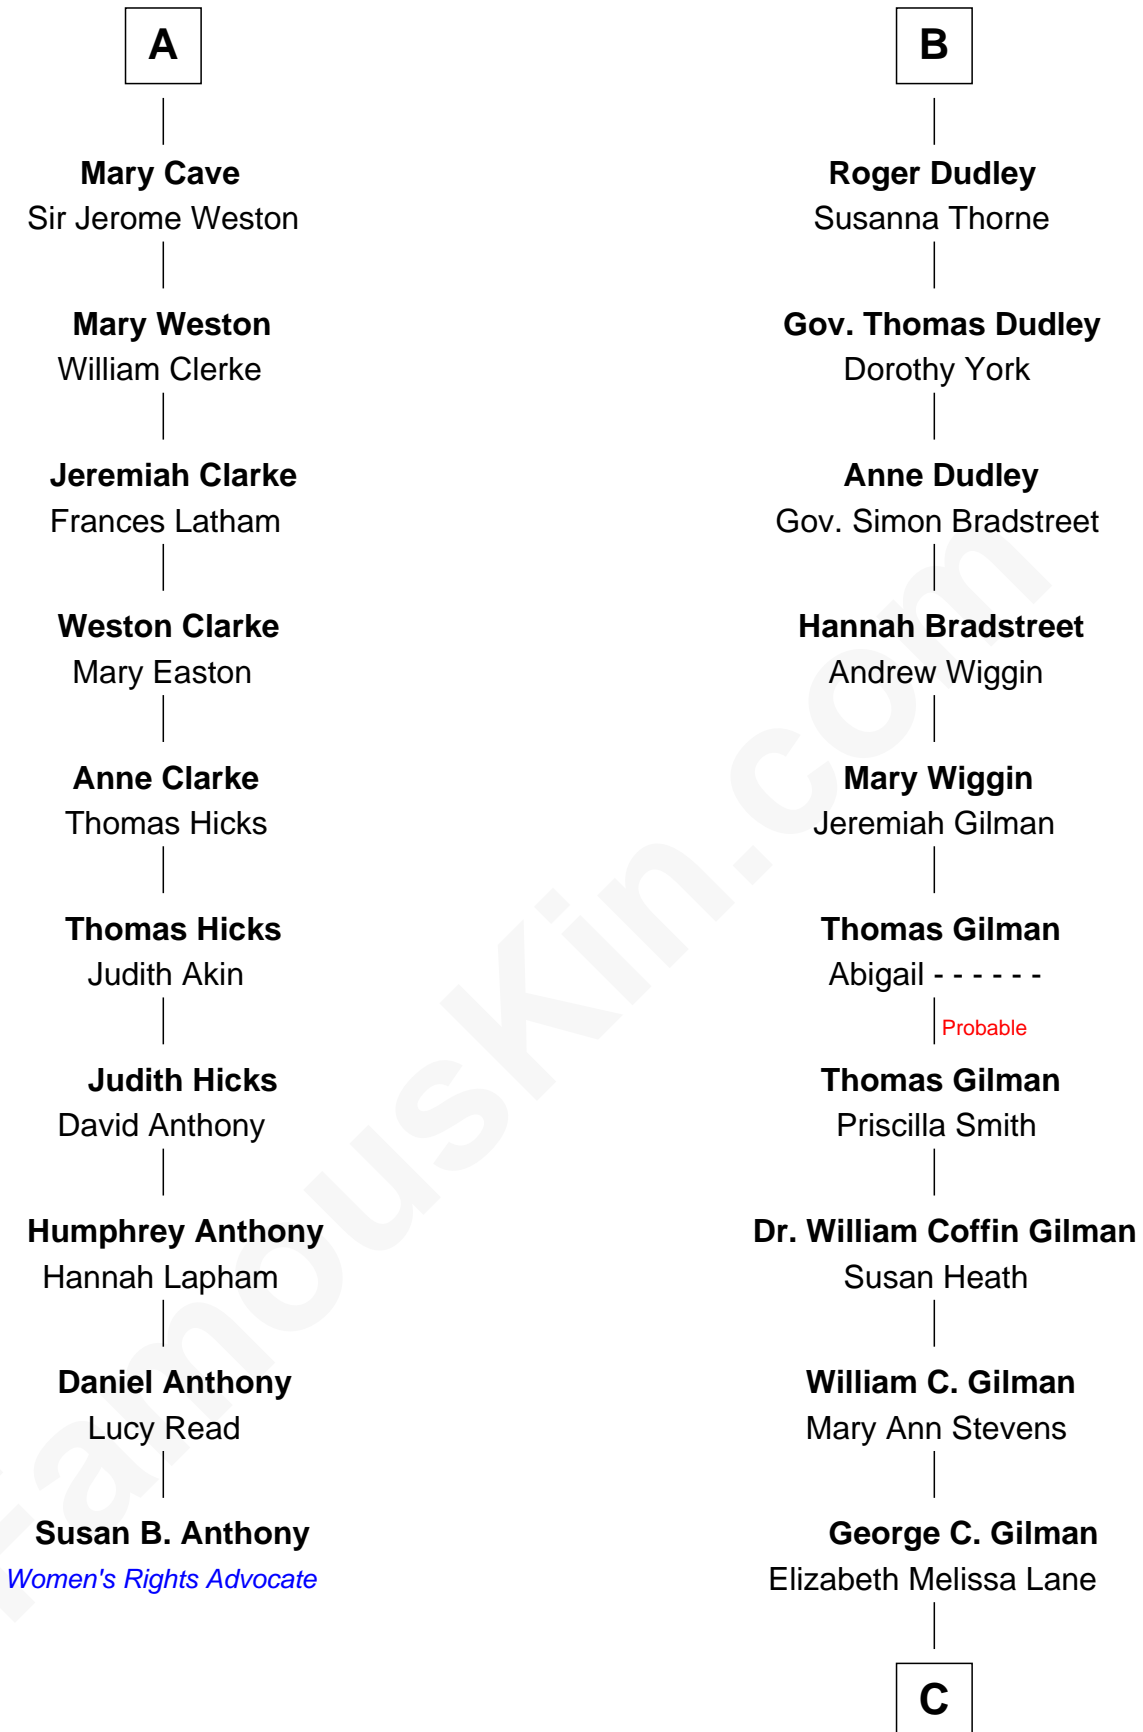

FamousKin.com Relationship Chart of

Susan B. Anthony

Women's Rights Advocate

16th cousin 3 times removed of

George Hamilton

TV and Movie Actor

Sir Reynold de Grey

Eleanor le Strange

C

Lillian C. Gilman

Harry Fuller Hamilton

George William Hamilton

Anne Lucille Stevens

George Hamilton

TV and Movie Actor

FamousKin.com