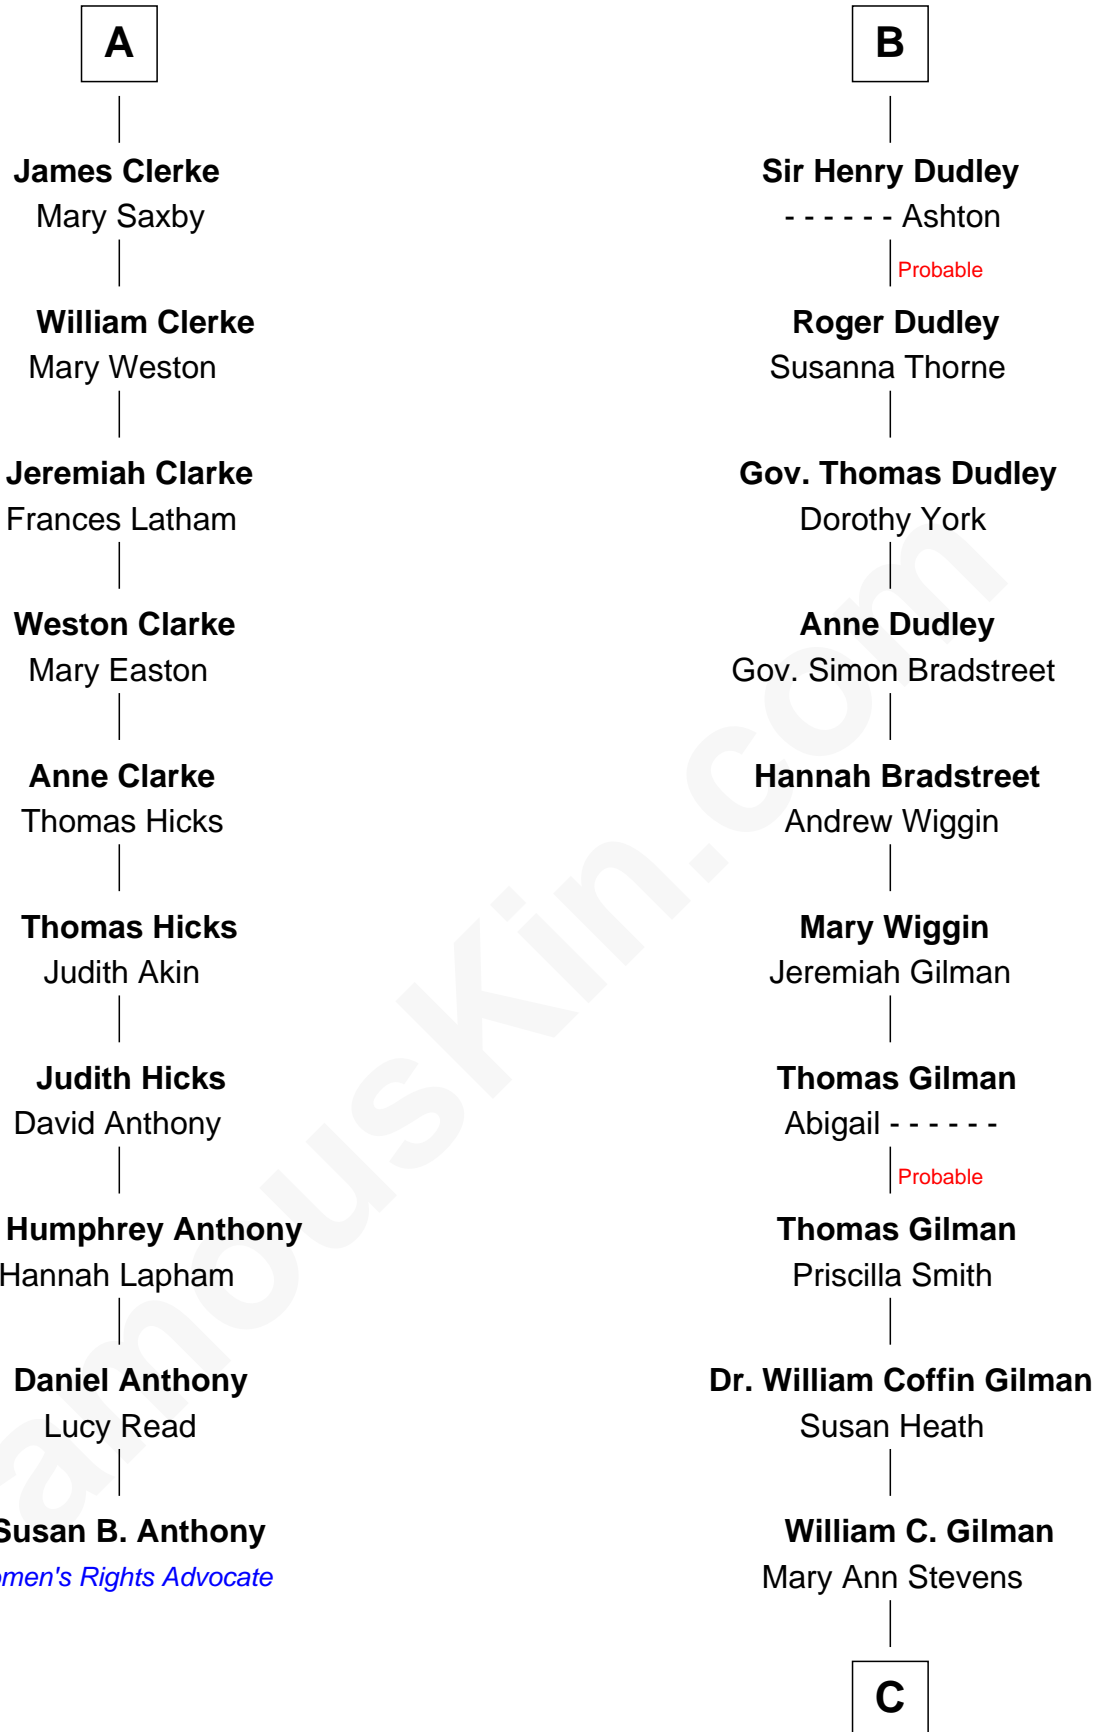

# FamousKin.com Relationship Chart of

**Susan B. Anthony**

*Women's Rights Advocate*

16th cousin 4 times removed of

**George Hamilton**

*TV and Movie Actor*

**Sir William de Ros**  
Margery de Badlesmere

**C**

**George C. Gilman**  
Elizabeth Melissa Lane

**Lillian C. Gilman**  
Harry Fuller Hamilton

**George William Hamilton**  
Anne Lucille Stevens

**George Hamilton**  
*TV and Movie Actor*