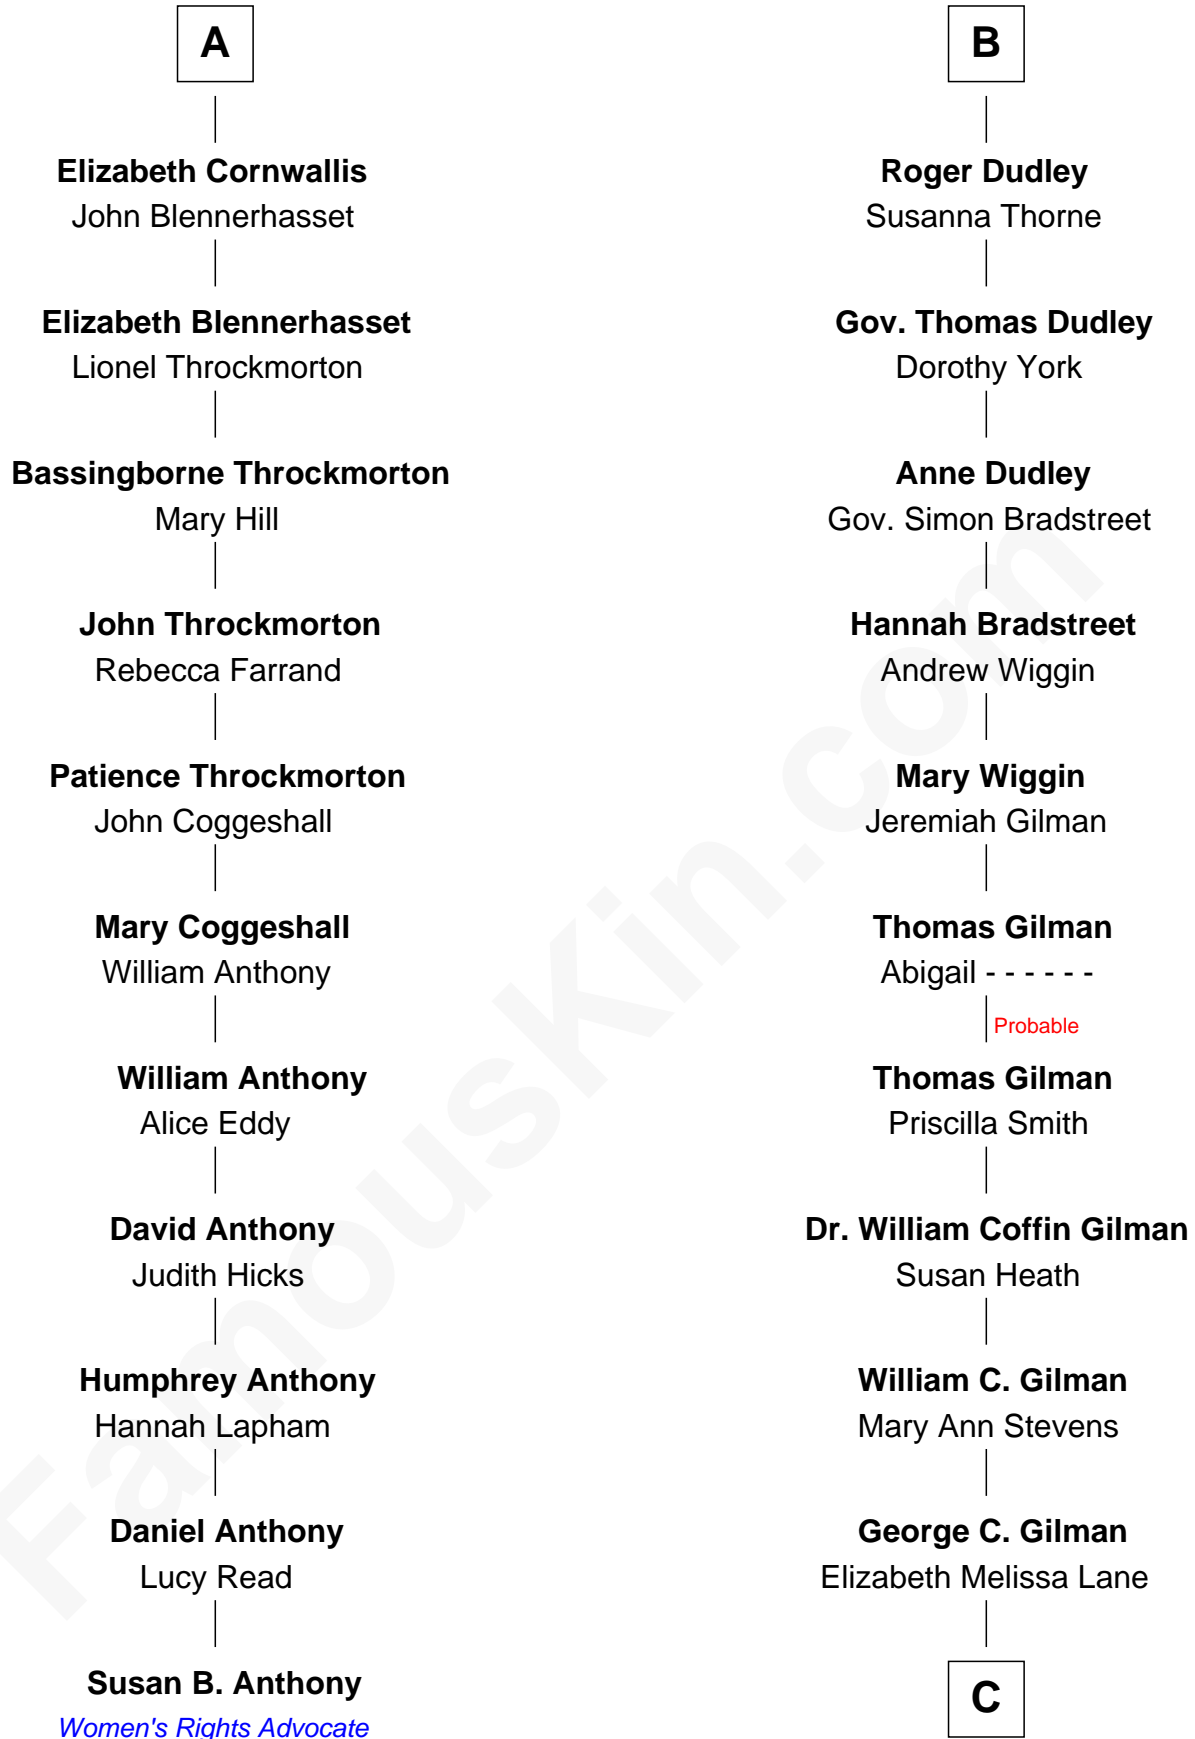

# FamousKin.com Relationship Chart of

**Susan B. Anthony**

*Women's Rights Advocate*

17th cousin 2 times removed of

**George Hamilton**

*TV and Movie Actor*

**Richard Fitzalan**

*with wife  
Isabel le Despencer*

Sir Edmund Sutton

**Philippa Tyrrell**

Thomas Cornwallis

**Sir Edward Sutton**

Cecily Willoughby

**Sir William Cornwallis**

Elizabeth Stanford

**Sir John Sutton**

Cecily Grey

**Sir John Cornwallis**

Mary Sulyard

**Sir Henry Dudley**

----- Ashton

*Probable*

**A**

**B**